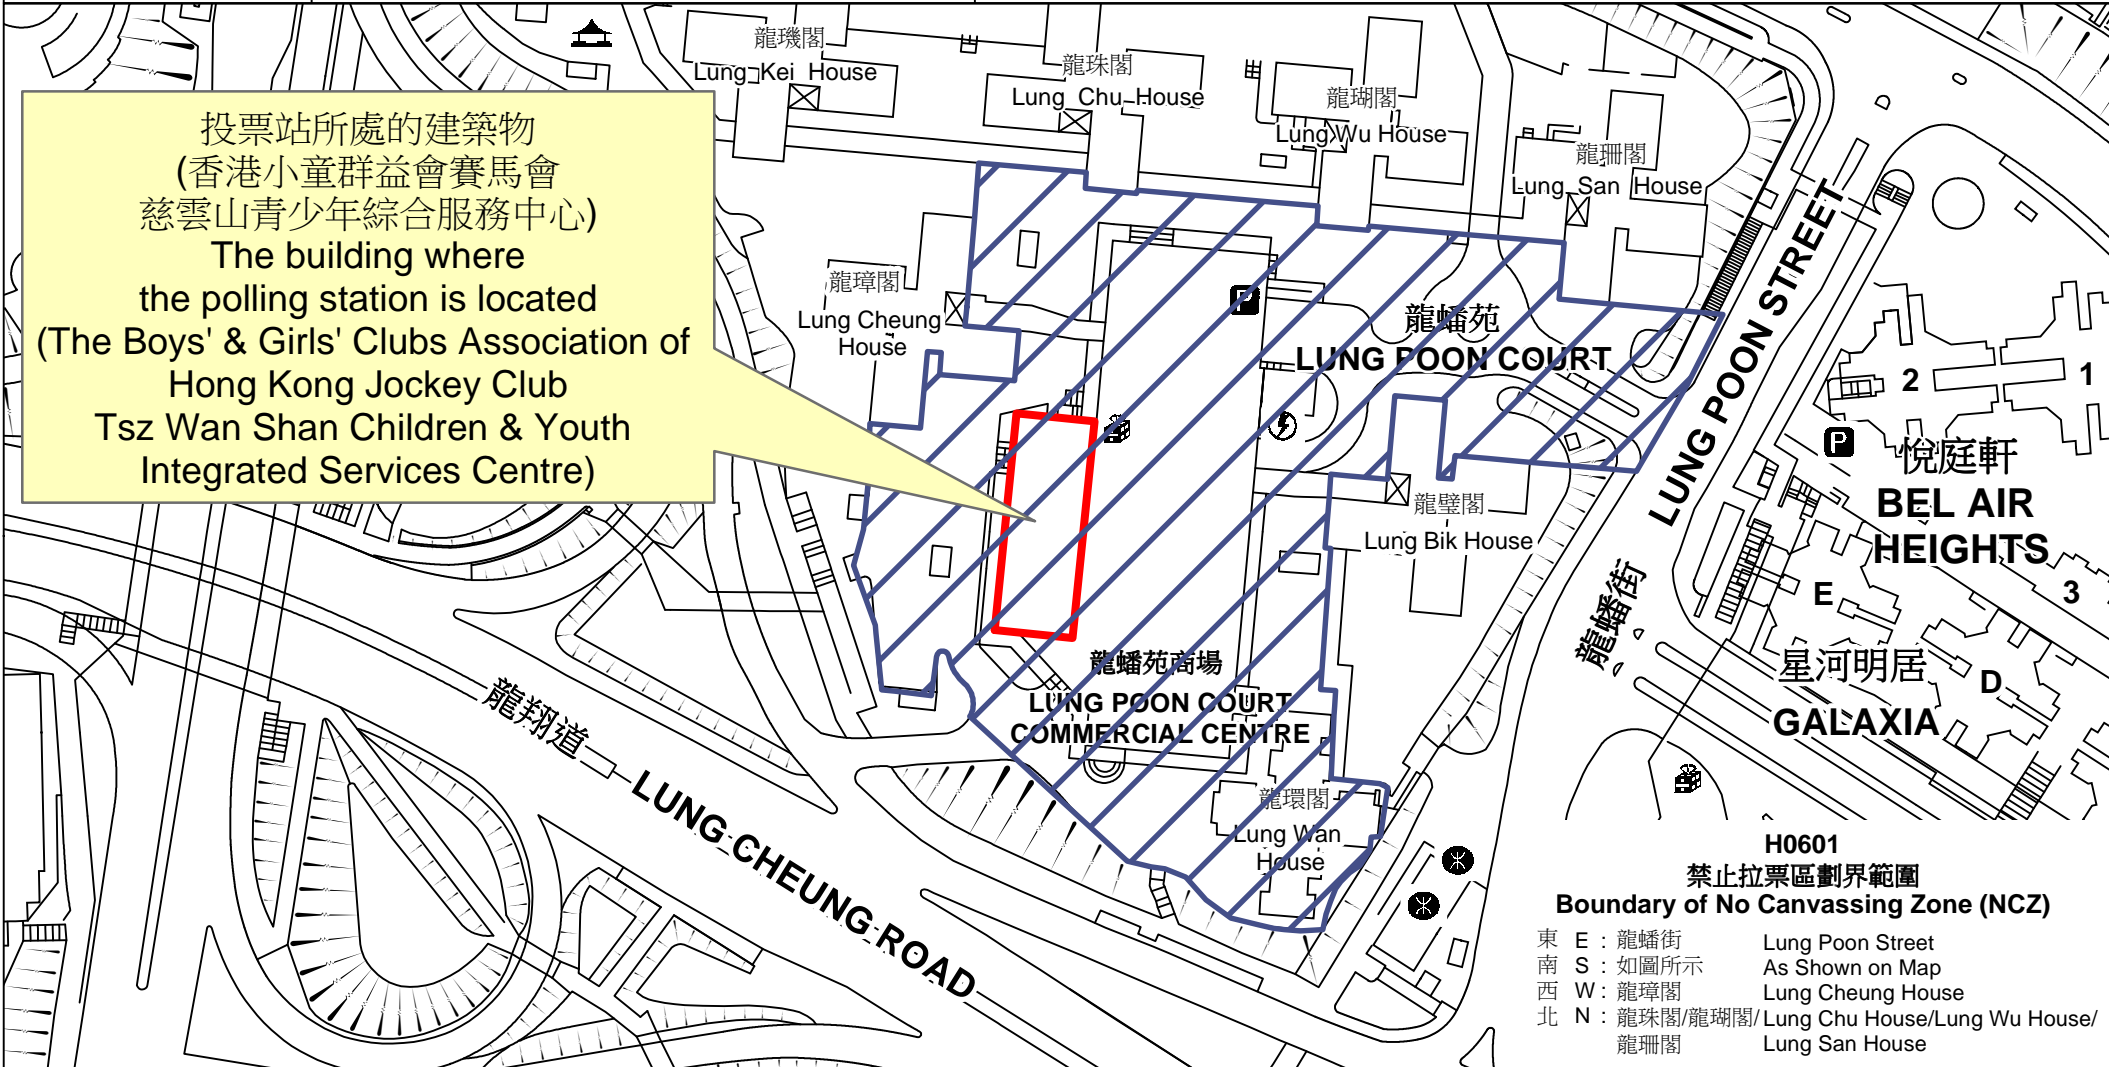

投票站位置圖和禁止拉票區 Polling Station - Location Plan & No Canvassing Zone

| 投票站編號 Polling Station Code | 2021年立法會換屆選舉地方選區編號及名稱 Code & Name of Geographical Constituency for 2021 Legislative Council General Election | 名稱及地址 Name & Address |
|-------------------------------|--|---|
| H0601 | LC5 九龍中 KOWLOON CENTRAL | 香港小童群益會賽馬會慈雲山青少年綜合服務中心 九龍鑽石山龍蟠苑商場2樓203號 The Boys' & Girls' Clubs Association of Hong Kong Jockey Club Tsz Wan Shan Children & Youth Integrated Services Centre Room 203, 2/F, Lung Poon Court Commercial Centre, Diamond Hill, Kowloon |

 禁止拉票區
No Canvassing Zone