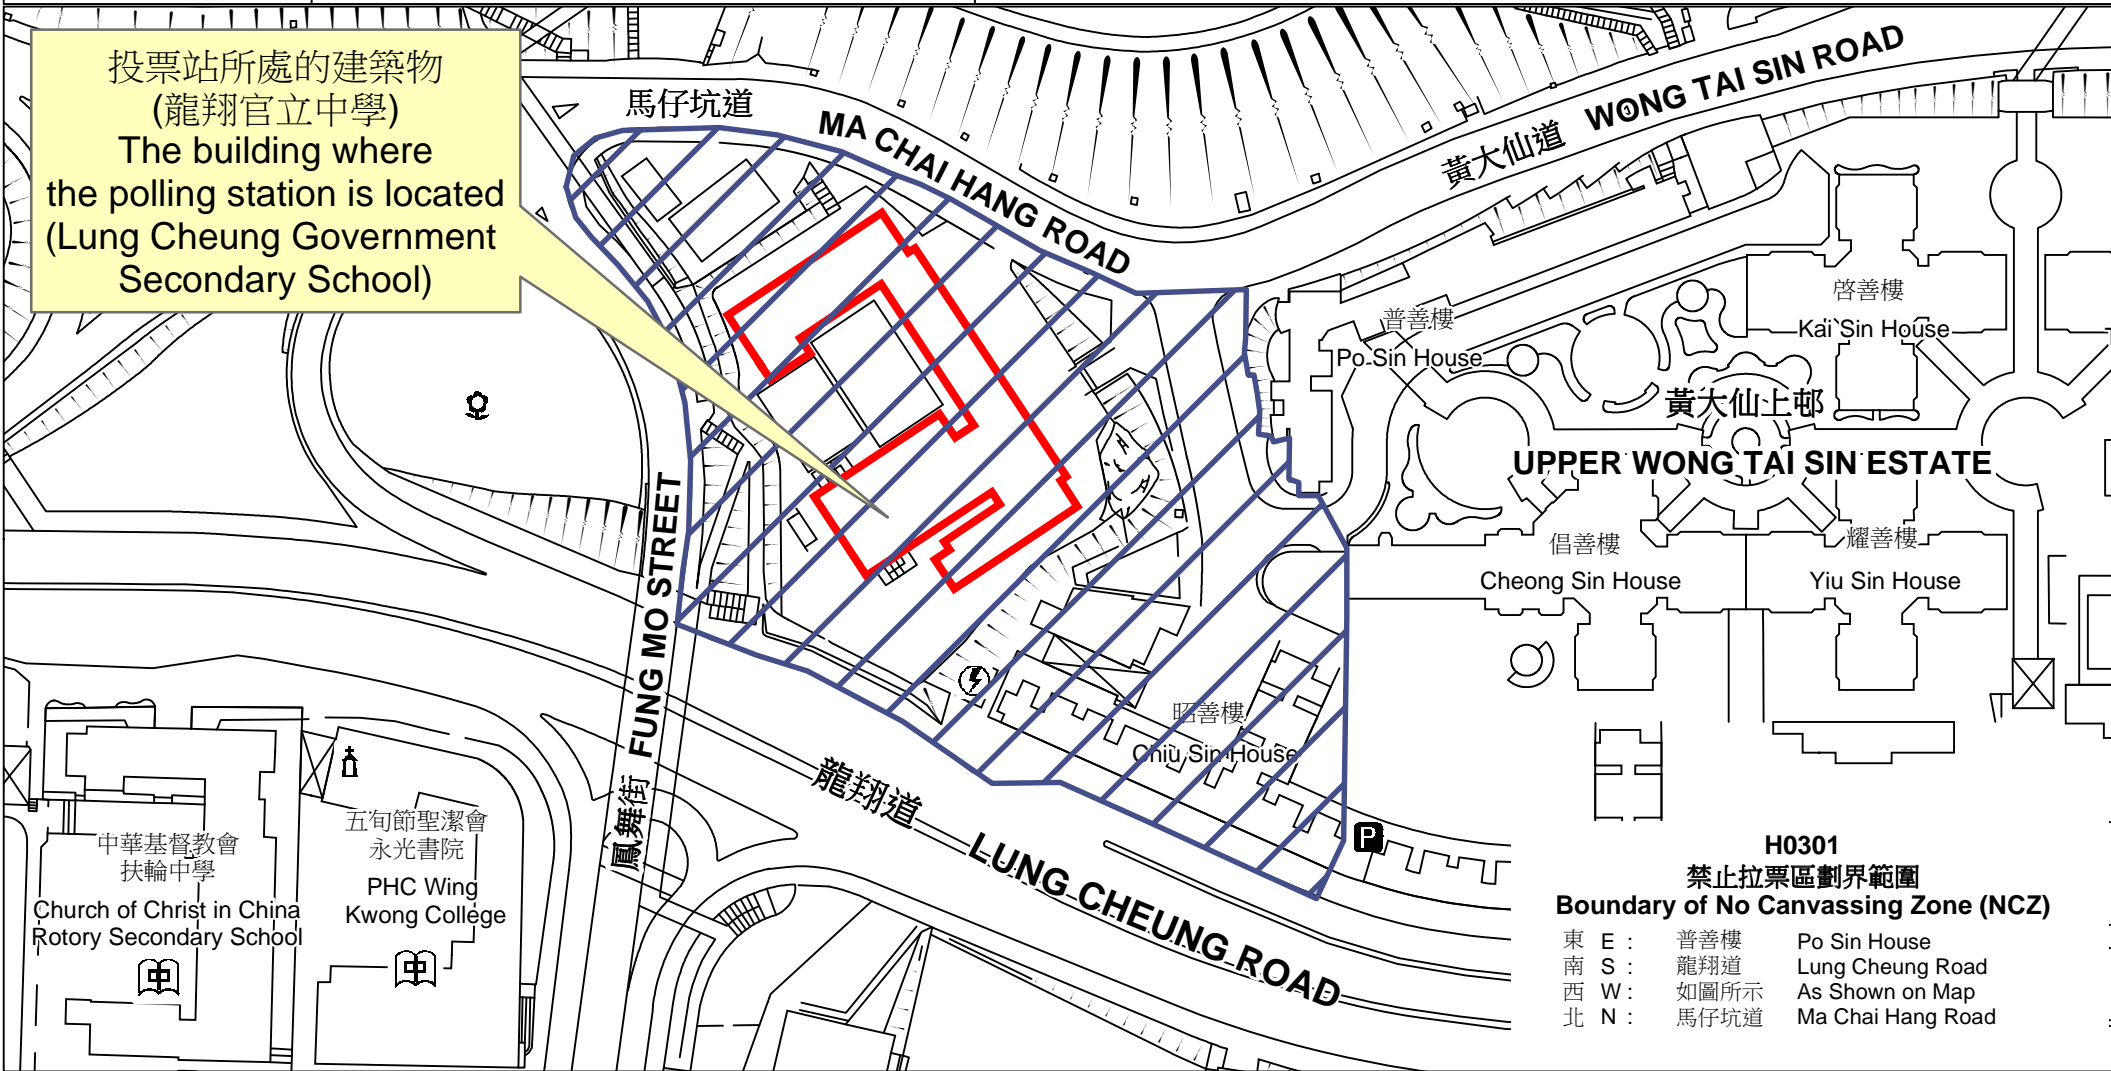

投票站位置圖和禁止拉票區 Polling Station - Location Plan & No Canvassing Zone

<p>投票站編號 Polling Station Code</p> <p>H0301</p>	<p>2021年立法會換屆選舉地方選區編號及名稱 Code & Name of Geographical Constituency for 2021 Legislative Council General Election</p> <p>LC5 九龍中 KOWLOON CENTRAL</p>	<p>名稱及地址 Name & Address</p> <p>龍翔官立中學 九龍黃大仙馬仔坑道1號地下 Lung Cheung Government Secondary School G/F, 1 Ma Chai Hang Road, Wong Tai Sin, Kowloon</p>
---	---	---

 禁止拉票區
No Canvassing Zone