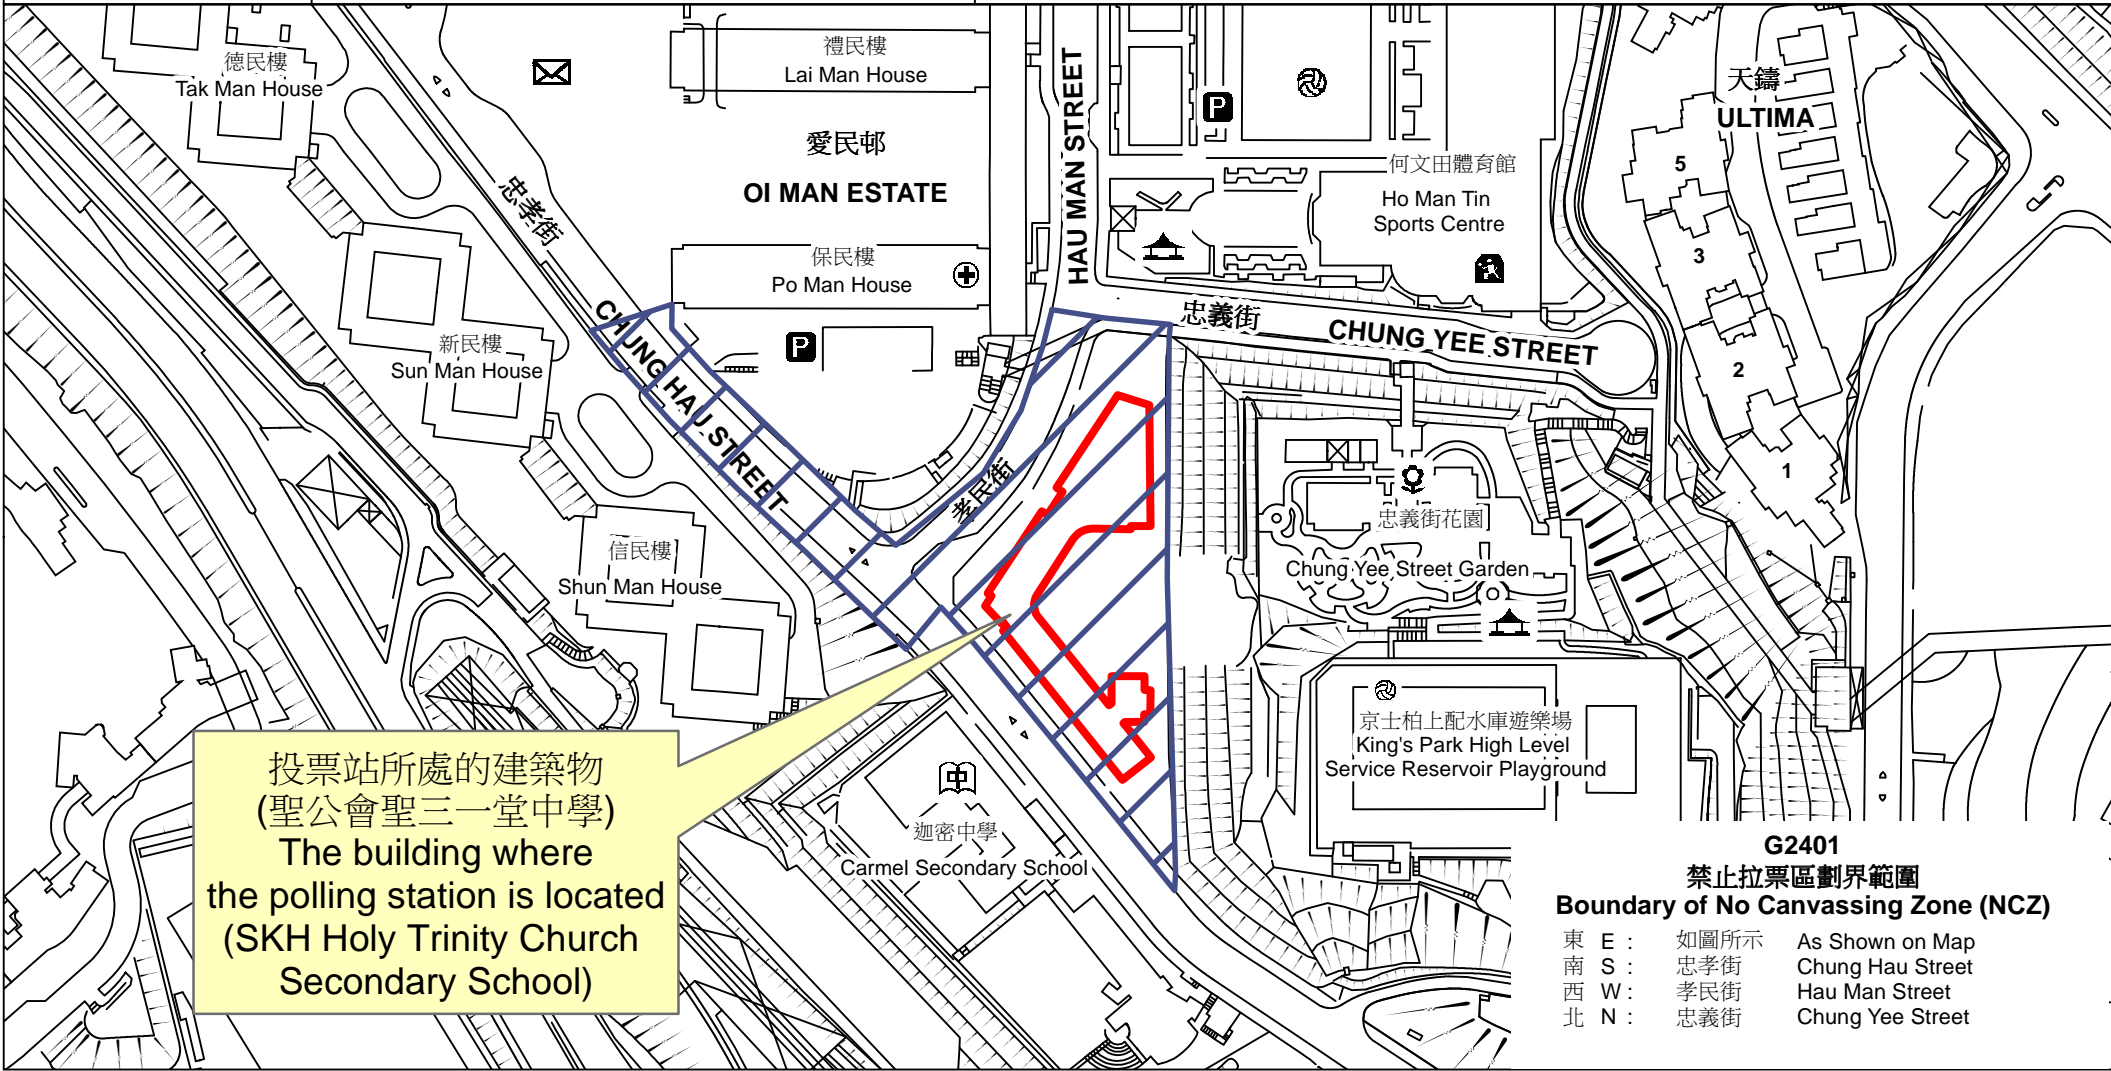

投票站位置圖和禁止拉票區 Polling Station - Location Plan & No Canvassing Zone

投票站編號 Polling Station Code  <b>G2401</b>	2021年立法會換屆選舉地方選區編號及名稱 Code & Name of Geographical Constituency for 2021 Legislative Council General Election  <b>LC5 九龍中 KOWLOON CENTRAL</b>	名稱及地址 Name & Address  聖公會聖三一堂中學 九龍何文田孝民街2號地下 <b>SKH Holy Trinity Church Secondary School</b> G/F, 2 Hau Man Street, Homantin, Kowloon
---	---	---

 禁止拉票區  
No Canvassing Zone