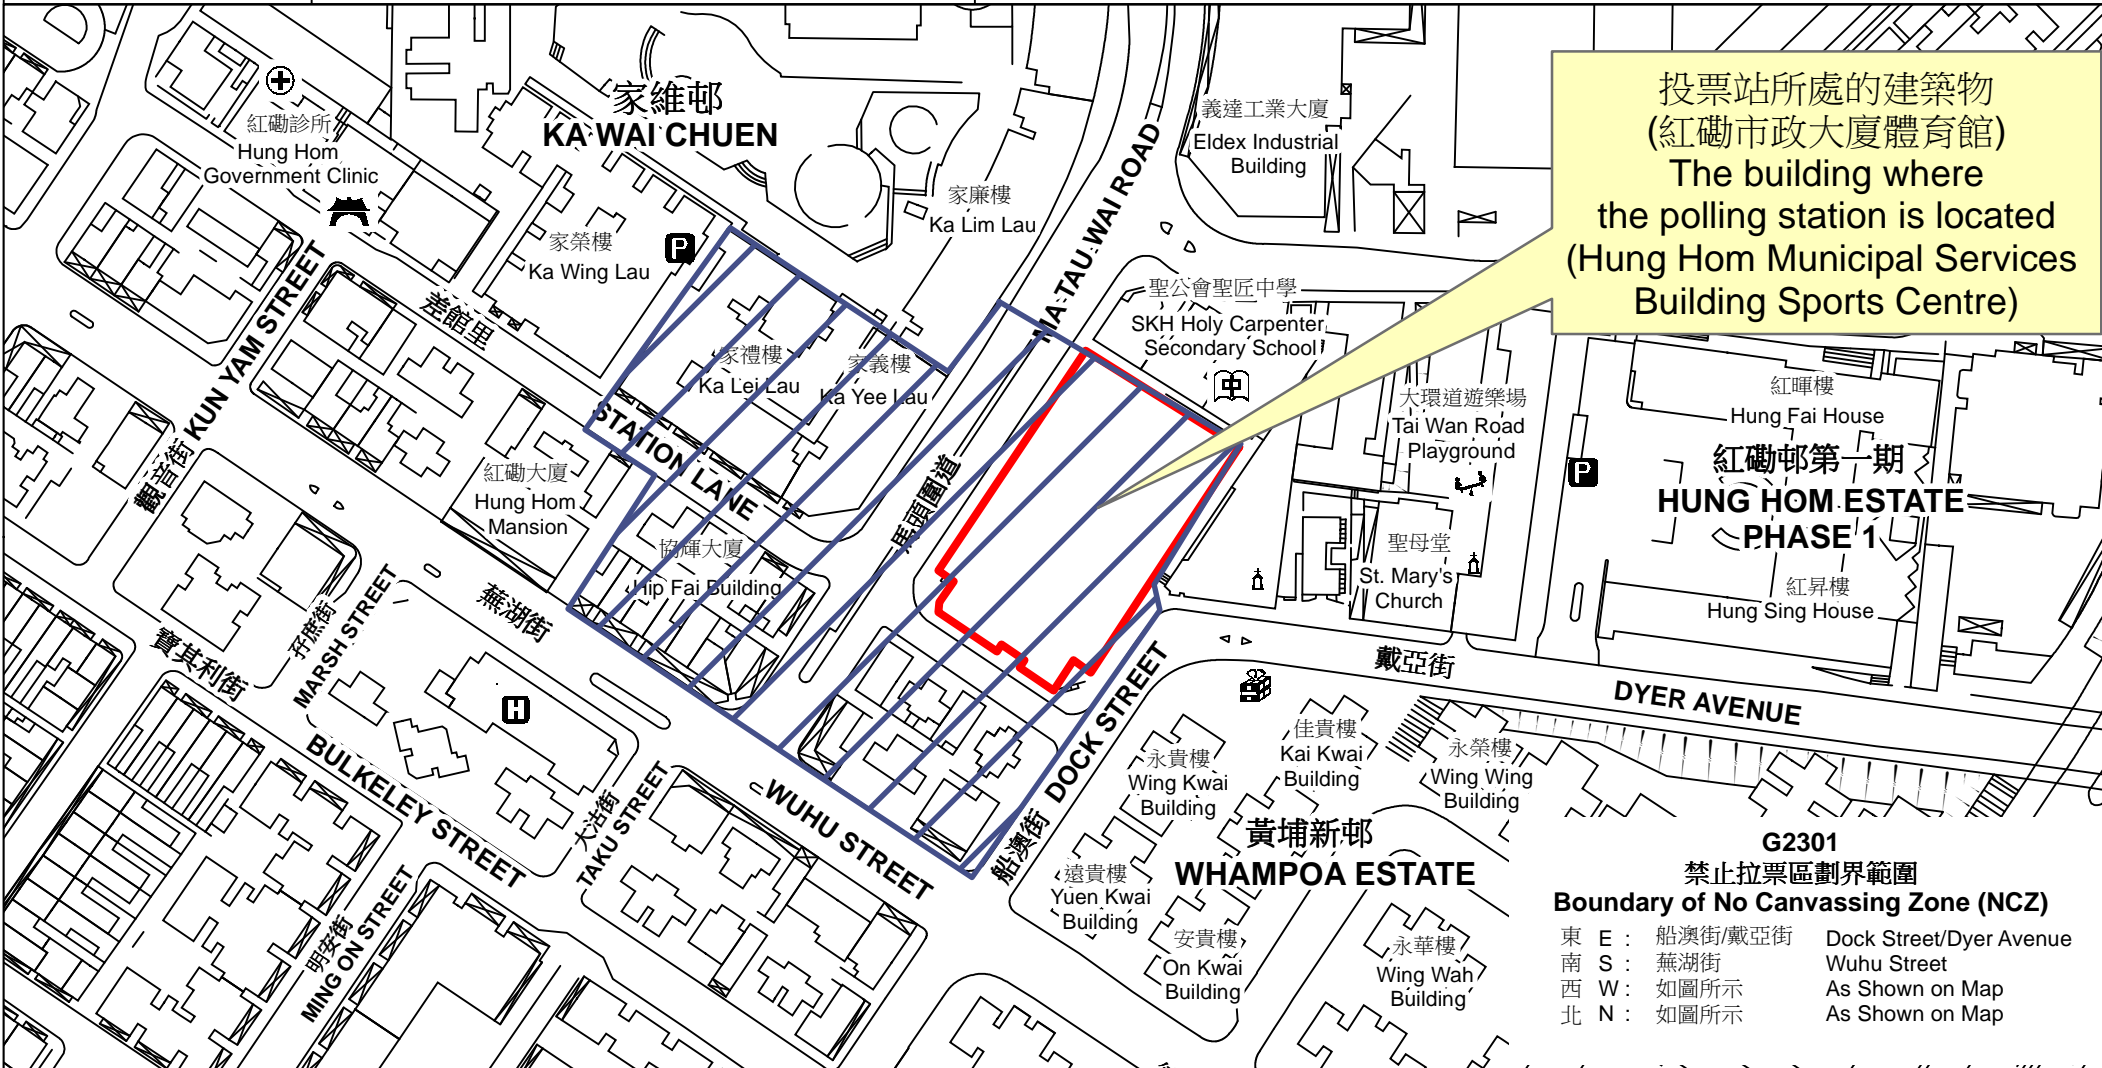

投票站位置圖和禁止拉票區 Polling Station - Location Plan & No Canvassing Zone

投票站編號 Polling Station Code	2021年立法會換屆選舉地方選區編號及名稱 Code & Name of Geographical Constituency for 2021 Legislative Council General Election	名稱及地址 Name & Address
G2301	LC5 九龍中 KOWLOON CENTRAL	紅磡市政大廈體育館 九龍紅磡馬頭圍道11號紅磡市政大廈3樓 Hung Hom Municipal Services Building Sports Centre 3/F, Hung Hom Municipal Services Building, 11 Ma Tau Wai Road, Hung Hom, Kowloon

投票站所處的建築物
(紅磡市政大廈體育館)
The building where
the polling station is located
(Hung Hom Municipal Services
Building Sports Centre)

G2301
禁止拉票區劃界範圍
Boundary of No Canvassing Zone (NCZ)

東 E :	船澳街/戴亞街	Dock Street/Dyer Avenue
南 S :	蕪湖街	Wuhu Street
西 W :	如圖所示	As Shown on Map
北 N :	如圖所示	As Shown on Map

 禁止拉票區
No Canvassing Zone