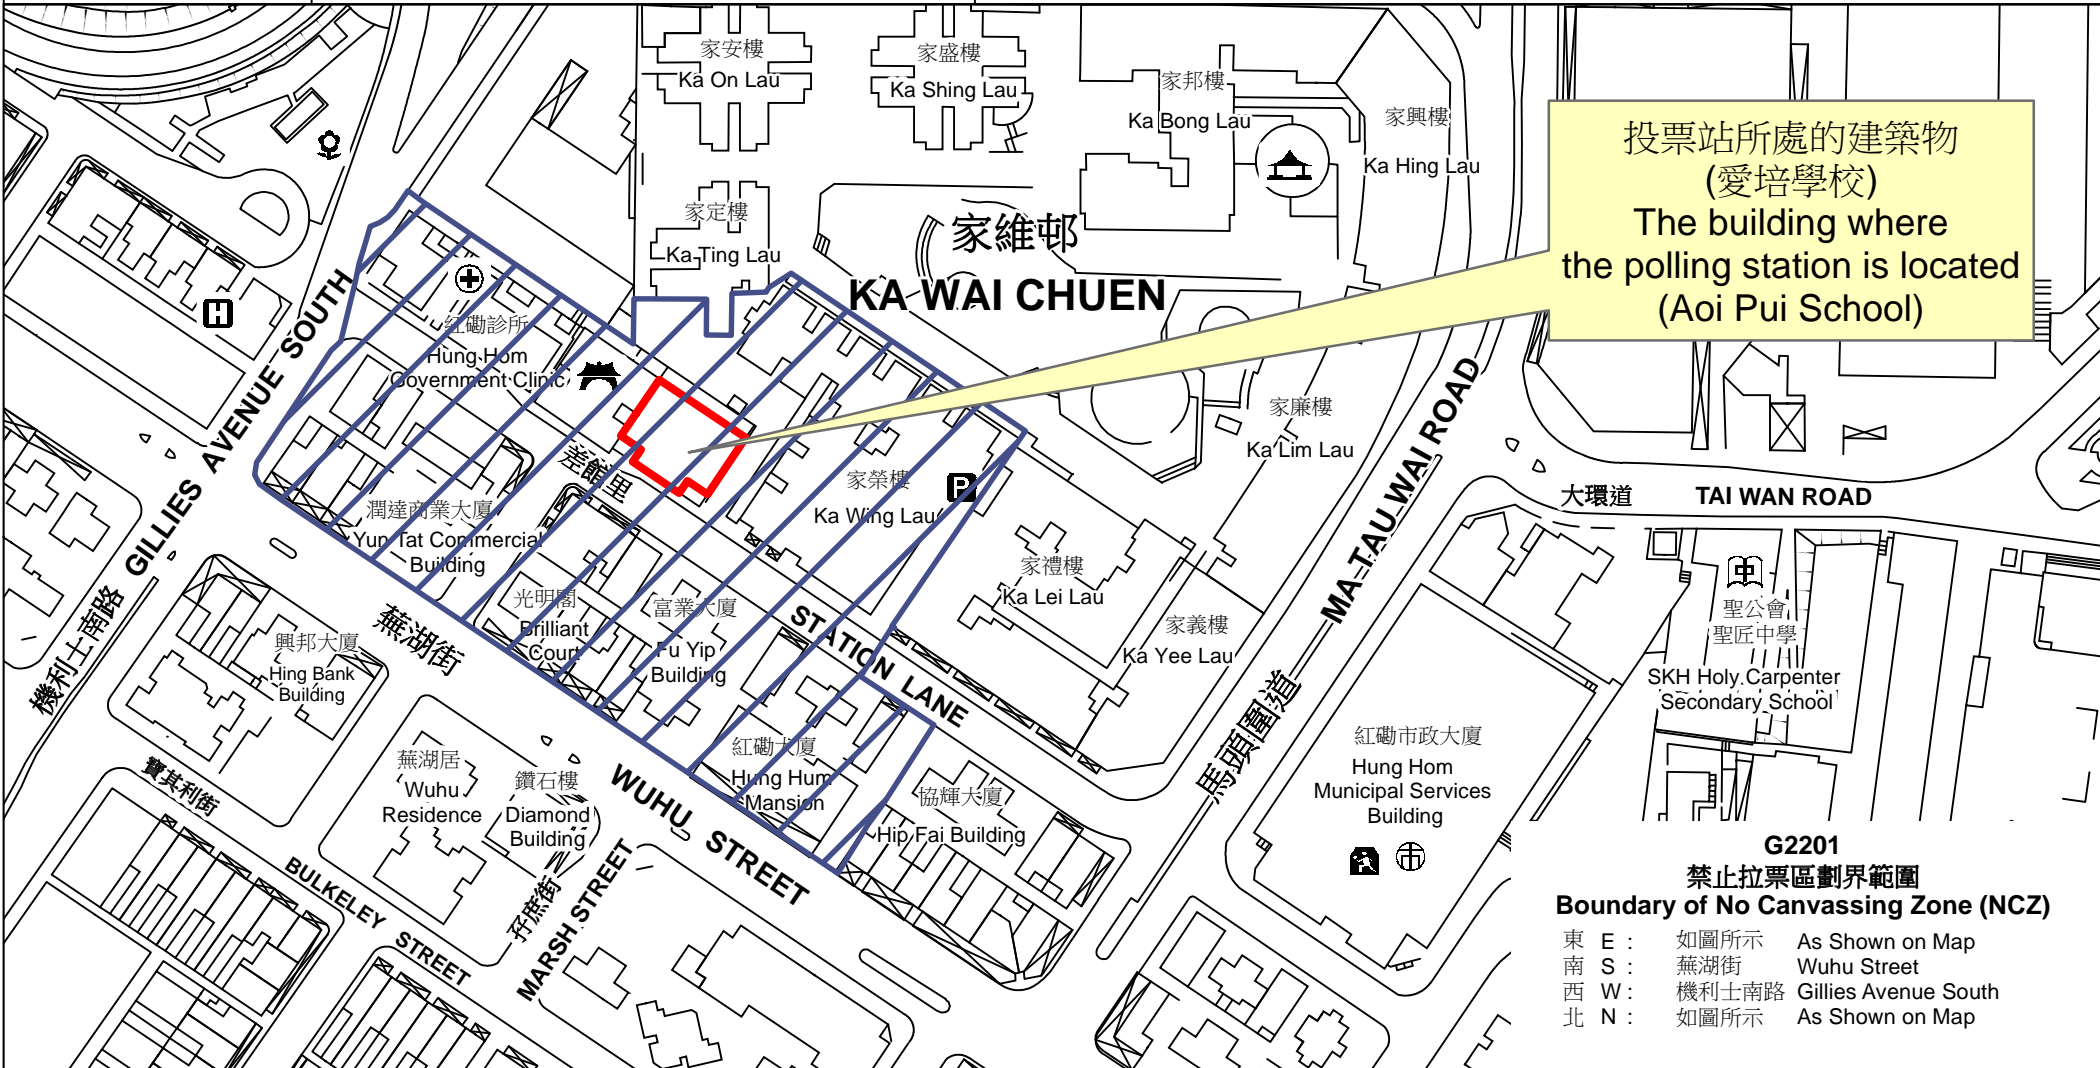

投票站位置圖和禁止拉票區 Polling Station - Location Plan & No Canvassing Zone

投票站編號 Polling Station Code	2021年立法會換屆選舉地方選區編號及名稱 Code & Name of Geographical Constituency for 2021 Legislative Council General Election	名稱及地址 Name & Address
G2201	LC5 九龍中 KOWLOON CENTRAL	愛培學校 九龍紅磡差館里16號地下 Aoi Pui School G/F, 16 Station Lane, Hung Hom, Kowloon

投票站所處的建築物
(愛培學校)
The building where
the polling station is located
(Aoi Pui School)

G2201
禁止拉票區劃界範圍
Boundary of No Canvassing Zone (NCZ)

東 E :	如圖所示	As Shown on Map
南 S :	蕪湖街	Wuhu Street
西 W :	機利士南路	Gillies Avenue South
北 N :	如圖所示	As Shown on Map

 禁止拉票區
No Canvassing Zone