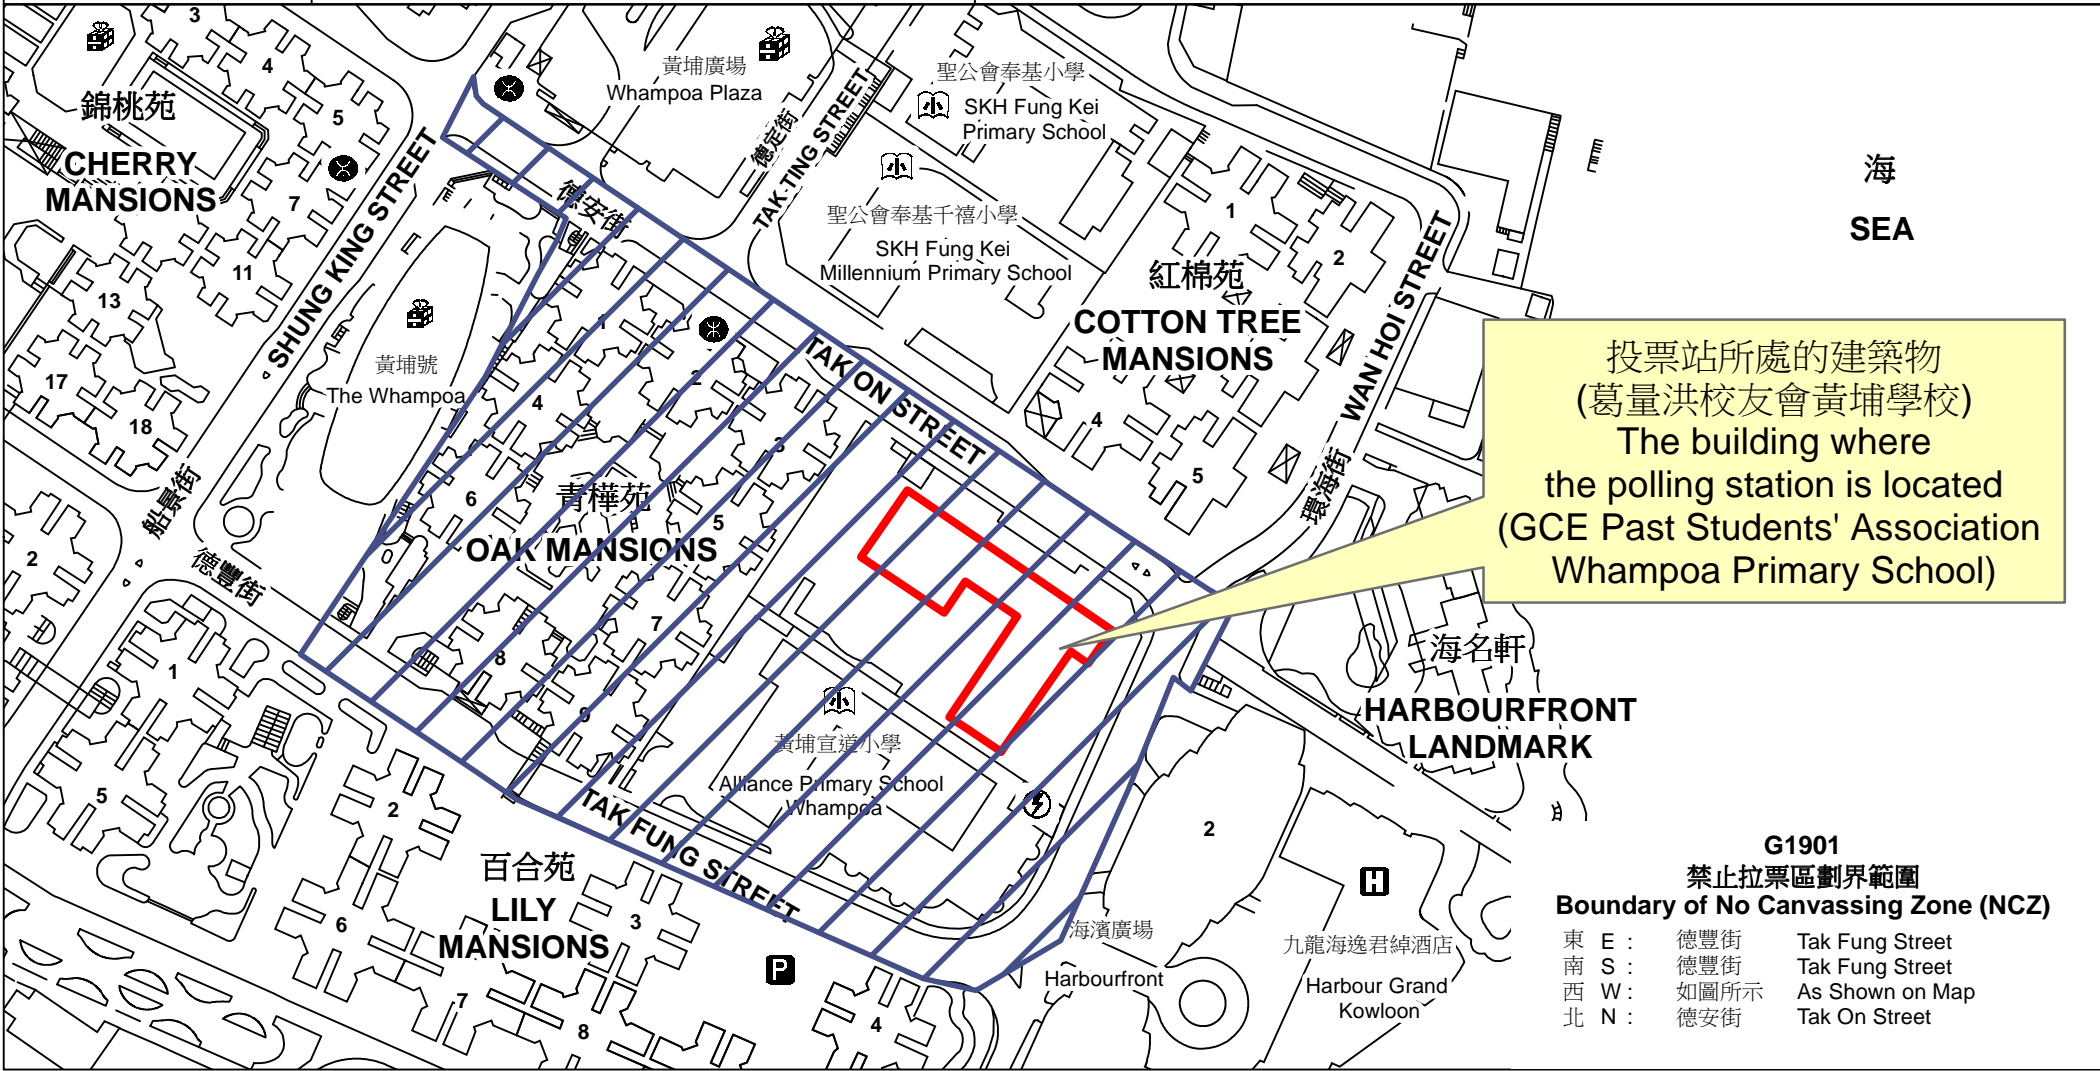

投票站位置圖和禁止拉票區 Polling Station - Location Plan & No Canvassing Zone

| | | |
|---|---|--|
| <p>投票站編號 Polling Station Code</p> <p>G1901</p> | <p>2021年立法會換屆選舉地方選區編號及名稱 Code & Name of Geographical Constituency for 2021 Legislative Council General Election</p> <p>LC5 九龍中 KOWLOON CENTRAL</p> | <p>名稱及地址 Name & Address</p> <p>葛量洪校友會黃埔學校 九龍紅磡黃埔花園德安街30號地下 GCE Past Students' Association Whampoa Primary School G/F, 30 Tak On Street, Whampoa Garden, Hung Hom, Kowloon</p> |
|---|---|--|

投票站所處的建築物
(葛量洪校友會黃埔學校)
The building where
the polling station is located
(GCE Past Students' Association
Whampoa Primary School)

**G1901
禁止拉票區劃界範圍
Boundary of No Canvassing Zone (NCZ)**

| | | |
|-------|------|-----------------|
| 東 E : | 德豐街 | Tak Fung Street |
| 南 S : | 德豐街 | Tak Fung Street |
| 西 W : | 如圖所示 | As Shown on Map |
| 北 N : | 德安街 | Tak On Street |

 禁止拉票區
No Canvassing Zone