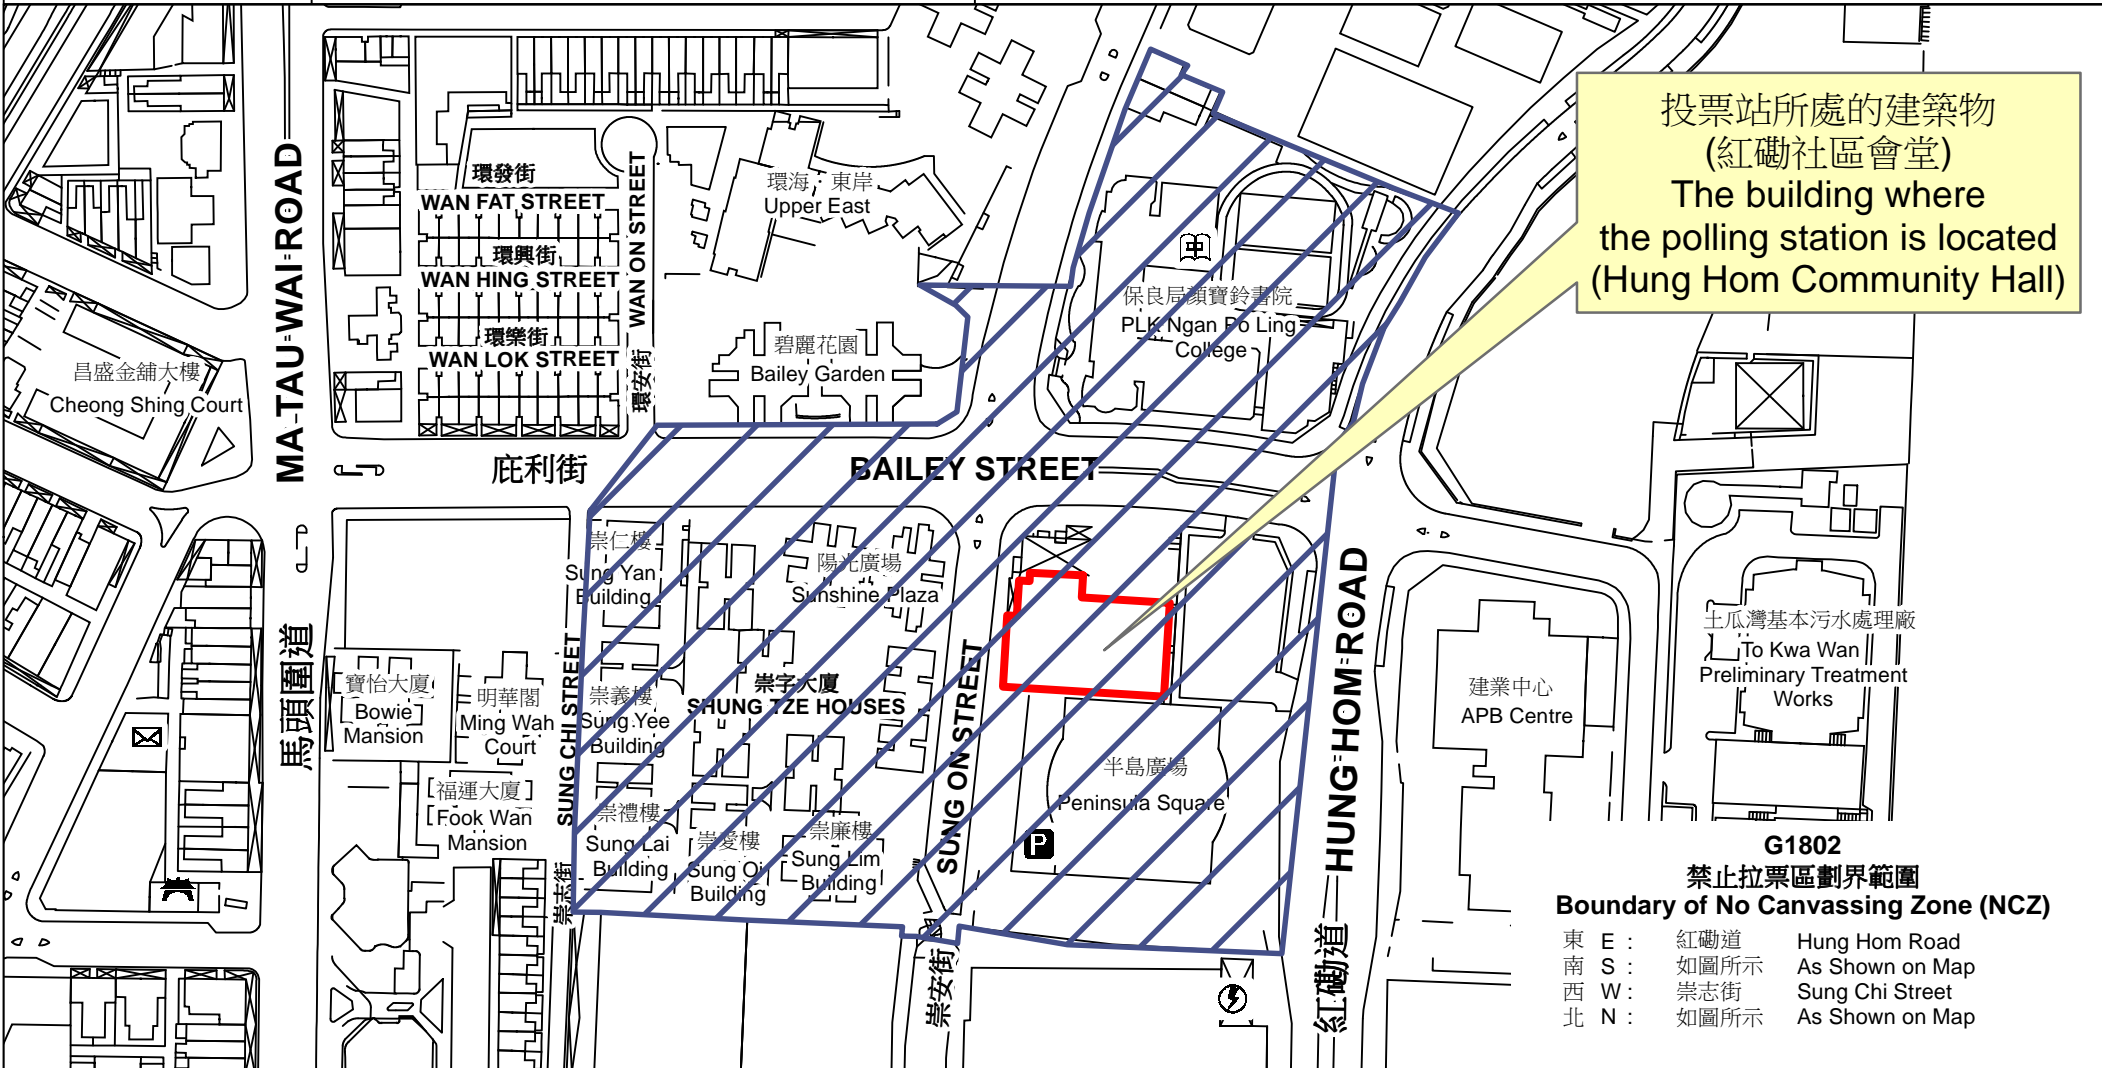

投票站位置圖和禁止拉票區 Polling Station - Location Plan & No Canvassing Zone

投票站編號 Polling Station Code	2021年立法會換屆選舉地方選區編號及名稱 Code & Name of Geographical Constituency for 2021 Legislative Council General Election	名稱及地址 Name & Address
<p>G1802</p>	<p>LC5 九龍中 KOWLOON CENTRAL</p>	<p>紅磡社區會堂 九龍紅磡庇利街42號九龍城政府合署高層地下 Hung Hom Community Hall UG/F, Kowloon City Government Offices, 42 Bailey Street, Hung Hom, Kowloon</p>

投票站所處的建築物
(紅磡社區會堂)
The building where
the polling station is located
(Hung Hom Community Hall)

G1802
禁止拉票區劃界範圍
Boundary of No Canvassing Zone (NCZ)

東 E :	紅磡道	Hung Hom Road
南 S :	如圖所示	As Shown on Map
西 W :	崇志街	Sung Chi Street
北 N :	如圖所示	As Shown on Map

 禁止拉票區
No Canvassing Zone