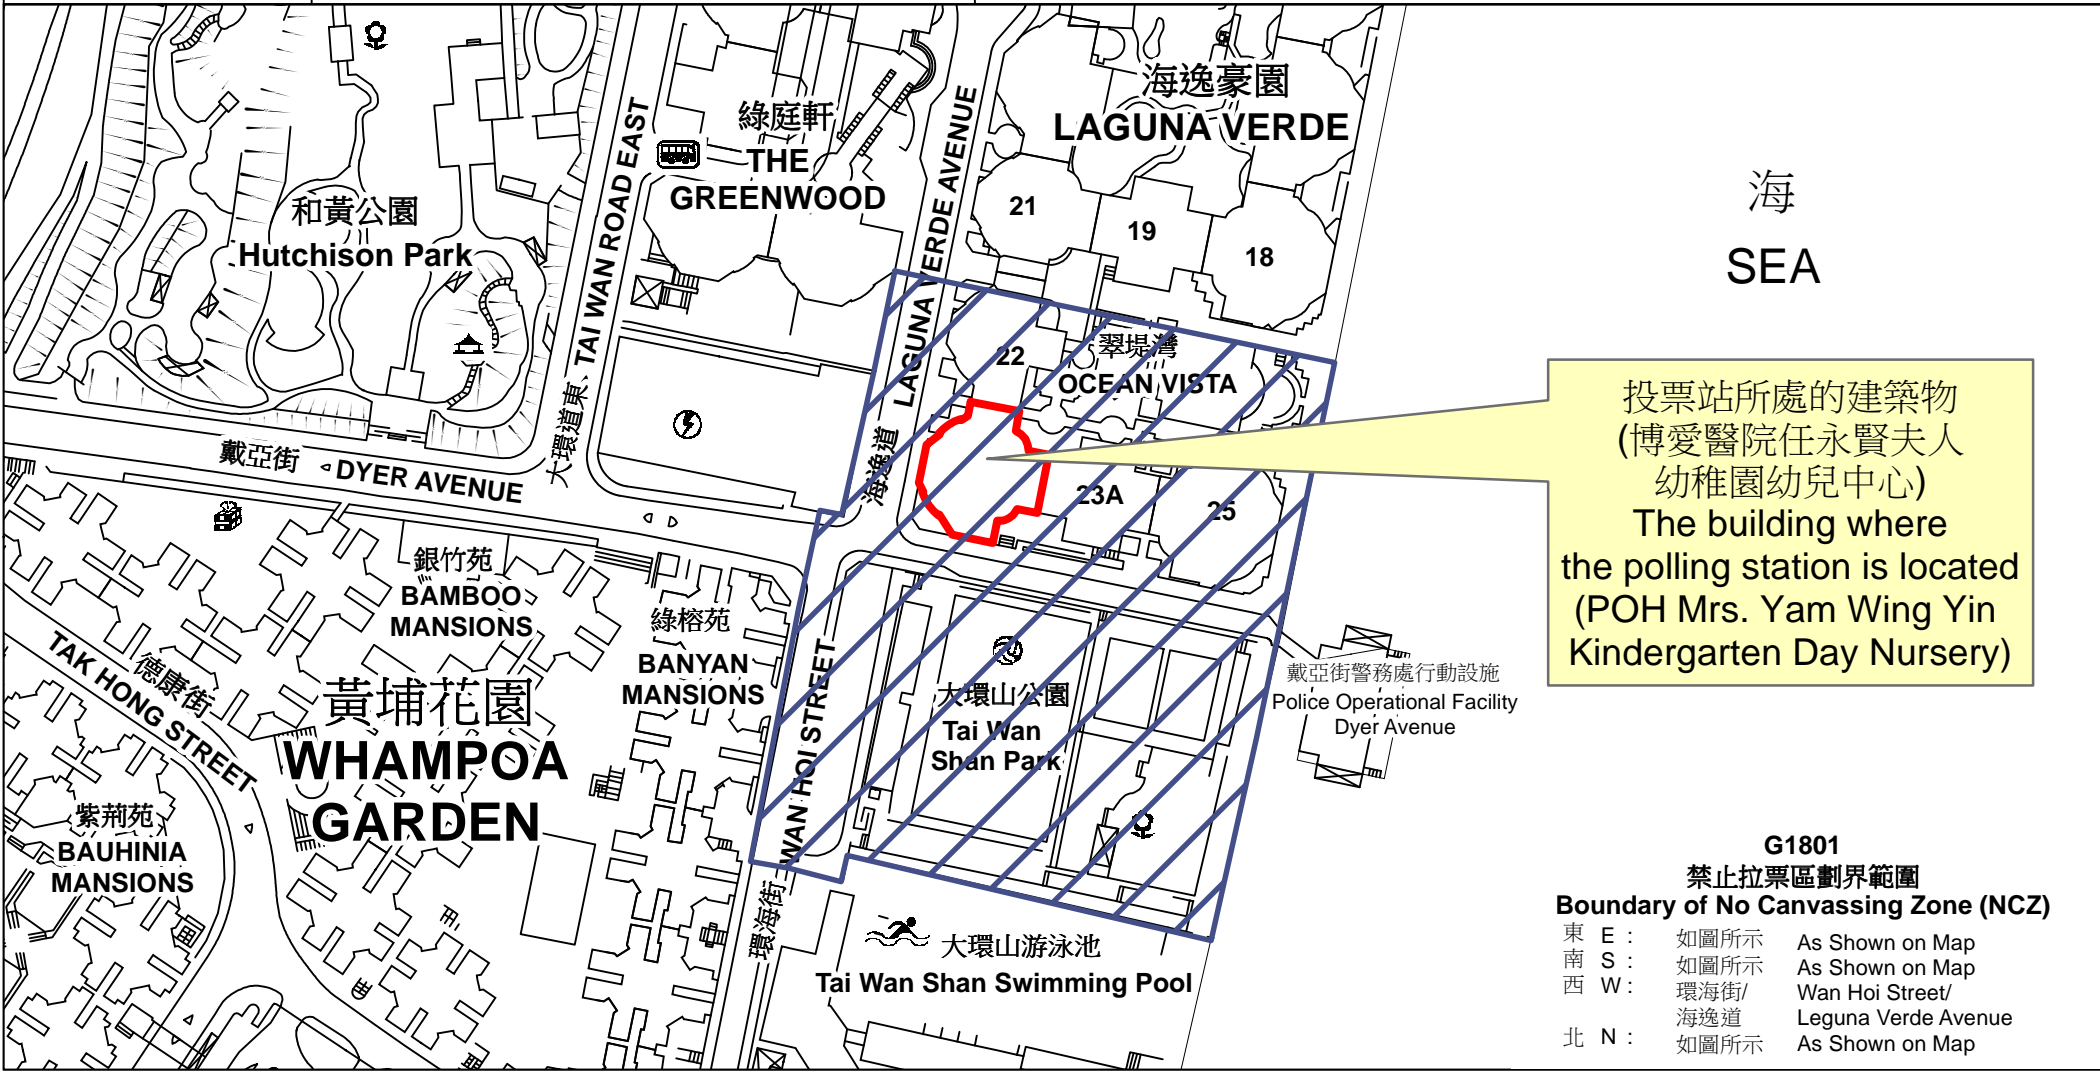

投票站位置圖和禁止拉票區 Polling Station - Location Plan & No Canvassing Zone

<p>投票站編號 Polling Station Code</p> <p>G1801</p>	<p>2021年立法會換屆選舉地方選區編號及名稱 Code & Name of Geographical Constituency for 2021 Legislative Council General Election</p> <p>LC5 九龍中 KOWLOON CENTRAL</p>	<p>名稱及地址 Name & Address</p> <p>博愛醫院任永賢夫人幼稚園幼兒中心 九龍紅磡海逸豪園23座地下 POH Mrs. Yam Wing Yin Kindergarten Day Nursery G/F, Tower 23, Laguna Verde, Hung Hom, Kowloon</p>
---	--	--

投票站所處的建築物
(博愛醫院任永賢夫人
幼稚園幼兒中心)
The building where
the polling station is located
(POH Mrs. Yam Wing Yin
Kindergarten Day Nursery)

G1801
禁止拉票區劃界範圍
Boundary of No Canvassing Zone (NCZ)

東 E :	如圖所示	As Shown on Map
南 S :	如圖所示	As Shown on Map
西 W :	環海街/ 海逸道	Wan Hoi Street/ Laguna Verde Avenue
北 N :	如圖所示	As Shown on Map

 禁止拉票區
No Canvassing Zone