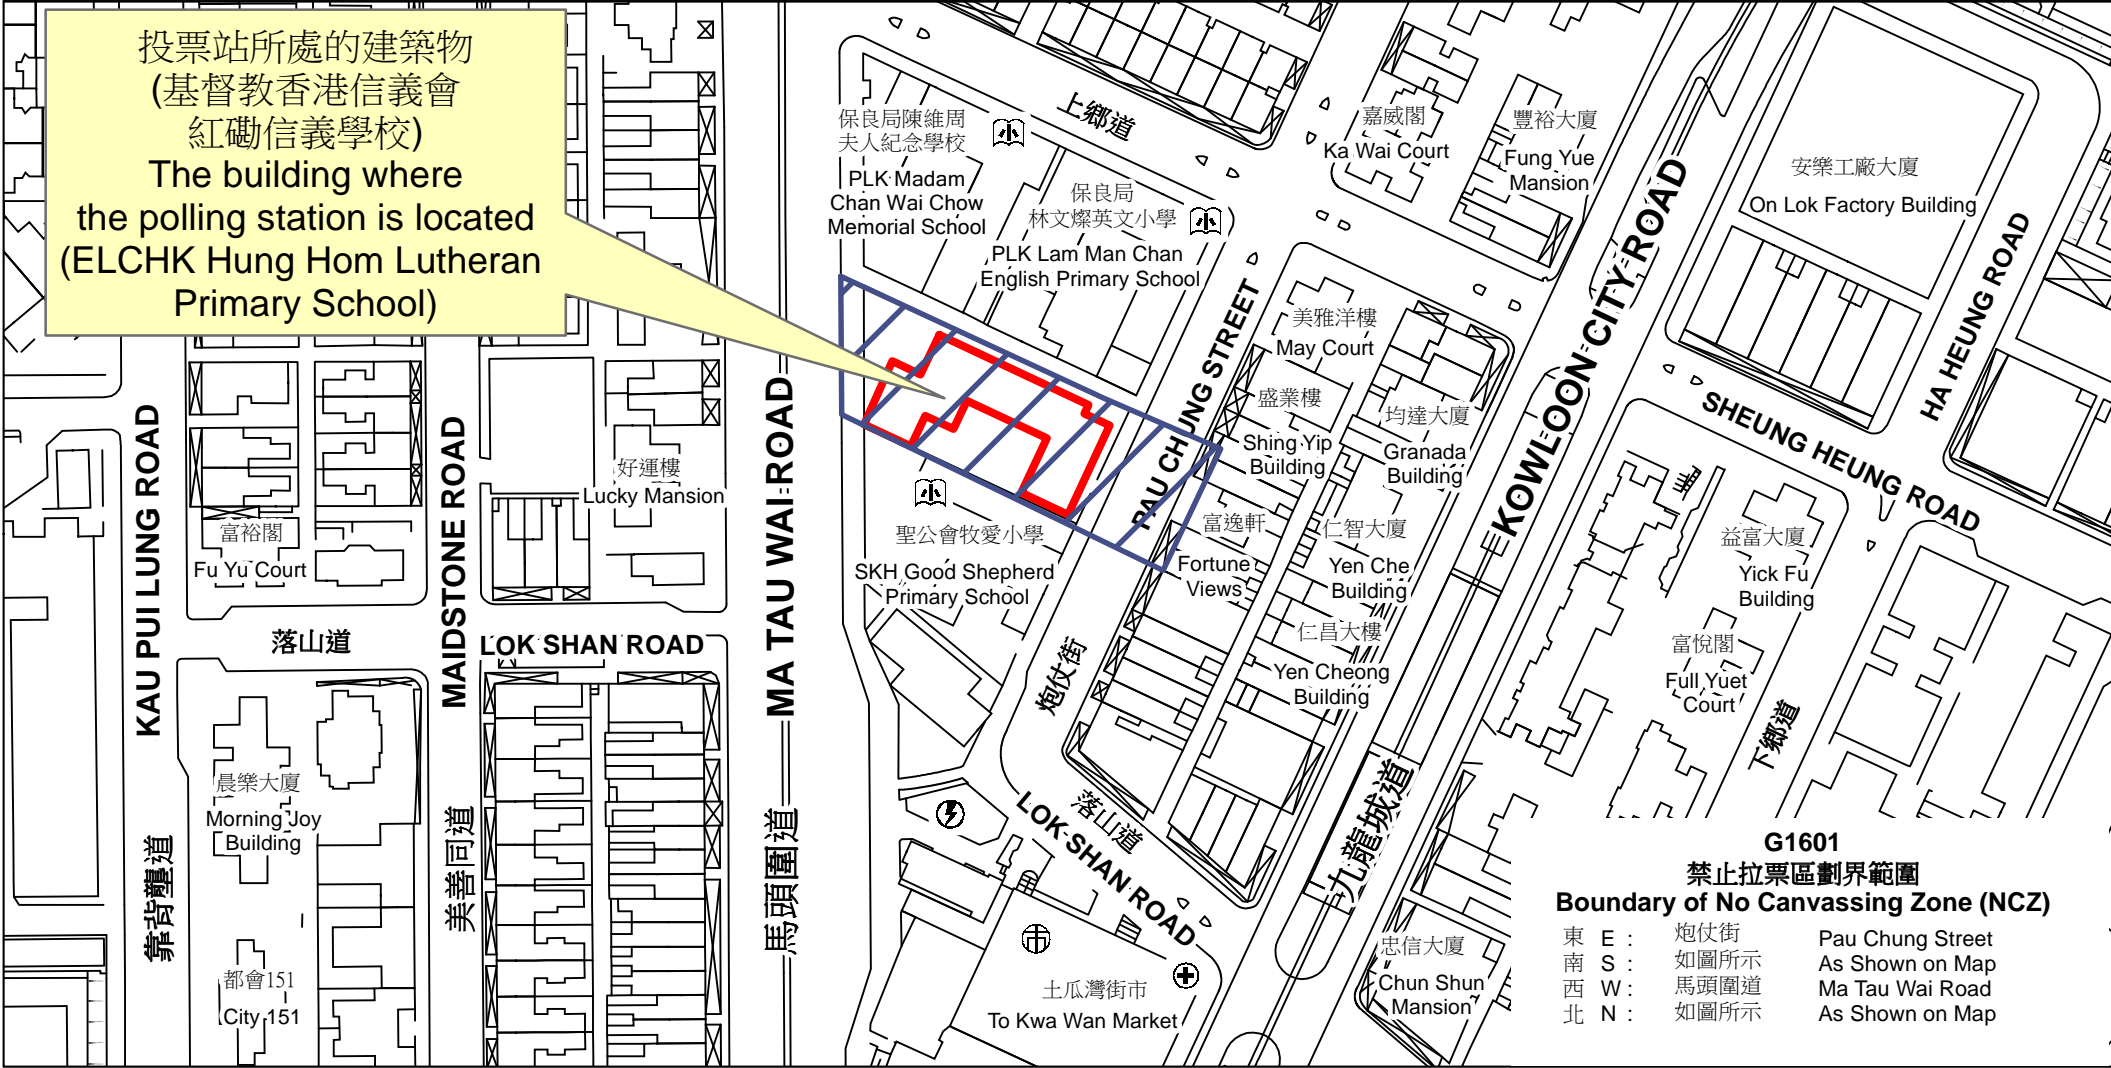

投票站位置圖和禁止拉票區 Polling Station - Location Plan & No Canvassing Zone

| | | |
|---|---|---|
| <p>投票站編號 Polling Station Code</p> <p>G1601</p> | <p>2021年立法會換屆選舉地方選區編號及名稱 Code & Name of Geographical Constituency for 2021 Legislative Council General Election</p> <p>LC5 九龍中 KOWLOON CENTRAL</p> | <p>名稱及地址 Name & Address</p> <p>基督教香港信義會紅磡信義學校 九龍土瓜灣炮仗街39號地下 ELCHK Hung Hom Lutheran Primary School G/F, 39 Pau Chung Street, To Kwa Wan, Kowloon</p> |
|---|---|---|

投票站所處的建築物
(基督教香港信義會紅磡信義學校)
The building where the polling station is located
(ELCHK Hung Hom Lutheran Primary School)

**G1601
禁止拉票區劃界範圍
Boundary of No Canvassing Zone (NCZ)**

| | | |
|-------|------|------------------|
| 東 E : | 炮仗街 | Pau Chung Street |
| 南 S : | 如圖所示 | As Shown on Map |
| 西 W : | 馬頭圍道 | Ma Tau Wai Road |
| 北 N : | 如圖所示 | As Shown on Map |

 禁止拉票區
No Canvassing Zone