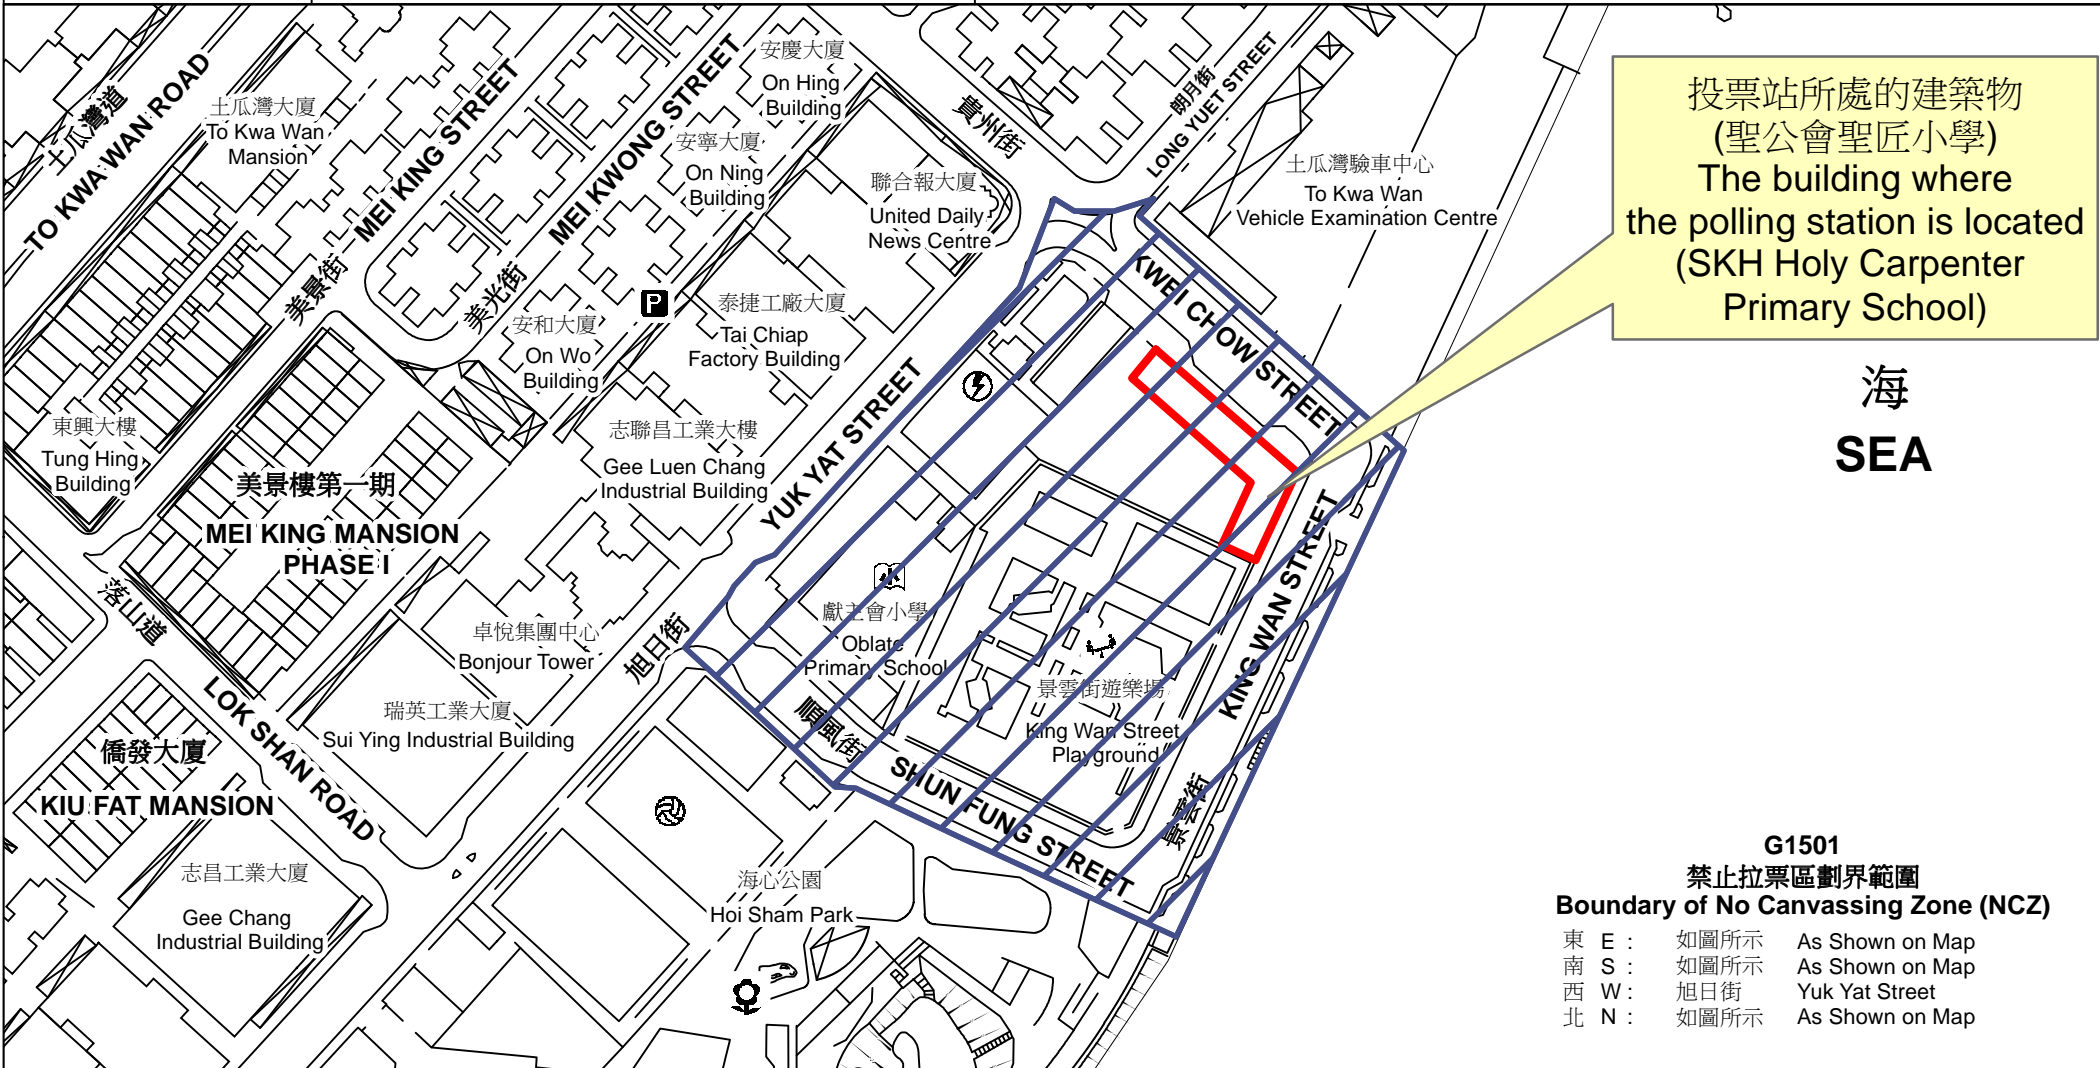

投票站位置圖和禁止拉票區 Polling Station - Location Plan & No Canvassing Zone

<p>投票站編號 Polling Station Code</p> <p>G1501</p>	<p>2021年立法會換屆選舉地方選區編號及名稱 Code & Name of Geographical Constituency for 2021 Legislative Council General Election</p> <p>LC5 九龍中 KOWLOON CENTRAL</p>	<p>名稱及地址 Name & Address</p> <p>聖公會聖匠小學 九龍土瓜灣貴州街14號地下 SKH Holy Carpenter Primary School G/F, 14 Kwei Chow Street, To Kwa Wan, Kowloon</p>
---	--	---

投票站所處的建築物
(聖公會聖匠小學)
The building where
the polling station is located
(SKH Holy Carpenter
Primary School)

海
SEA

G1501
禁止拉票區劃界範圍
Boundary of No Canvassing Zone (NCZ)

- | | | |
|-------|------|-----------------|
| 東 E : | 如圖所示 | As Shown on Map |
| 南 S : | 如圖所示 | As Shown on Map |
| 西 W : | 旭日街 | Yuk Yat Street |
| 北 N : | 如圖所示 | As Shown on Map |

 禁止拉票區
No Canvassing Zone