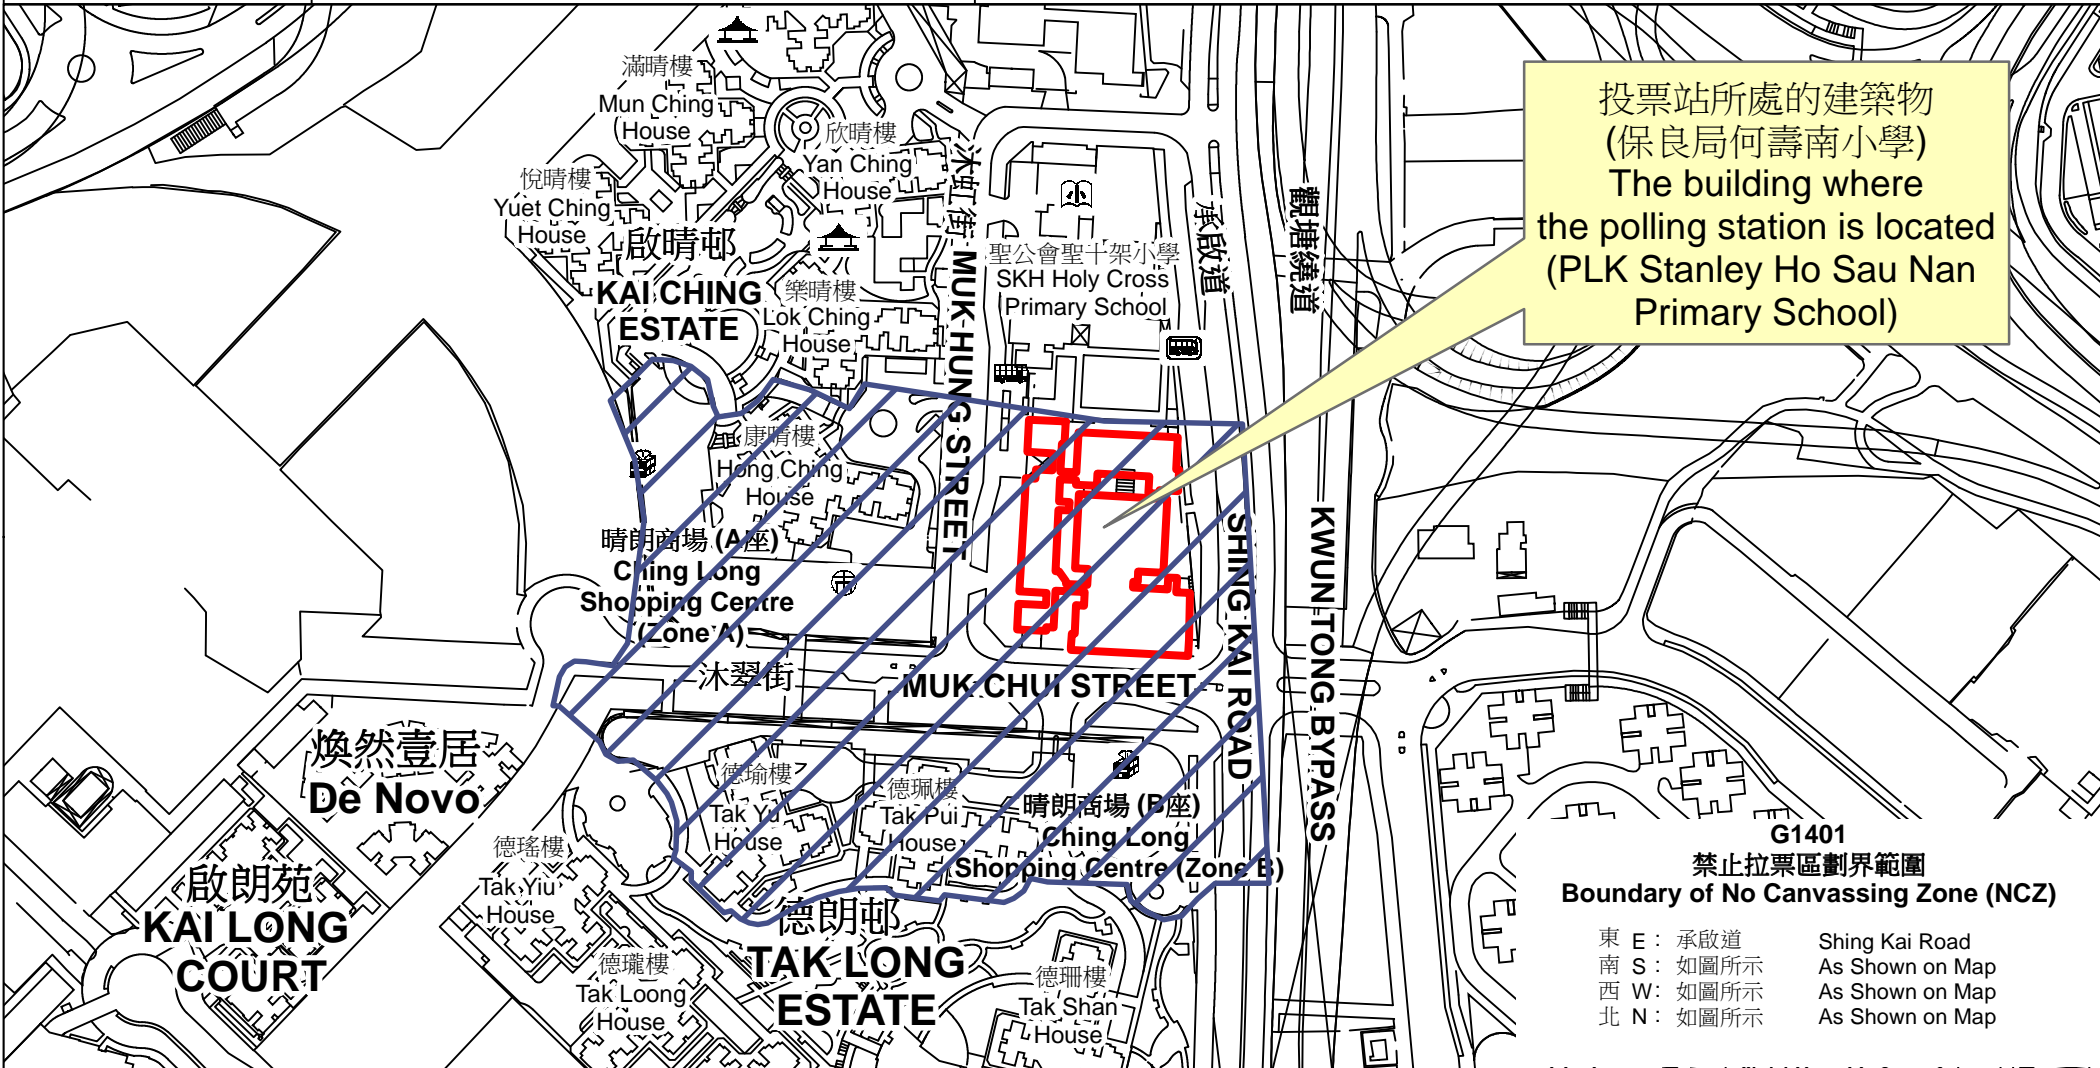

投票站位置圖和禁止拉票區 Polling Station - Location Plan & No Canvassing Zone

投票站編號 Polling Station Code G1401	2021年立法會換屆選舉地方選區編號及名稱 Code & Name of Geographical Constituency for 2021 Legislative Council General Election LC5 九龍中 KOWLOON CENTRAL	名稱及地址 Name & Address 保良局何壽南小學 九龍九龍城沐虹街11號地下 PLK Stanley Ho Sau Nan Primary School G/F, 11 Muk Hung Street, Kowloon City, Kowloon
---	--	--

 禁止拉票區
 No Canvassing Zone