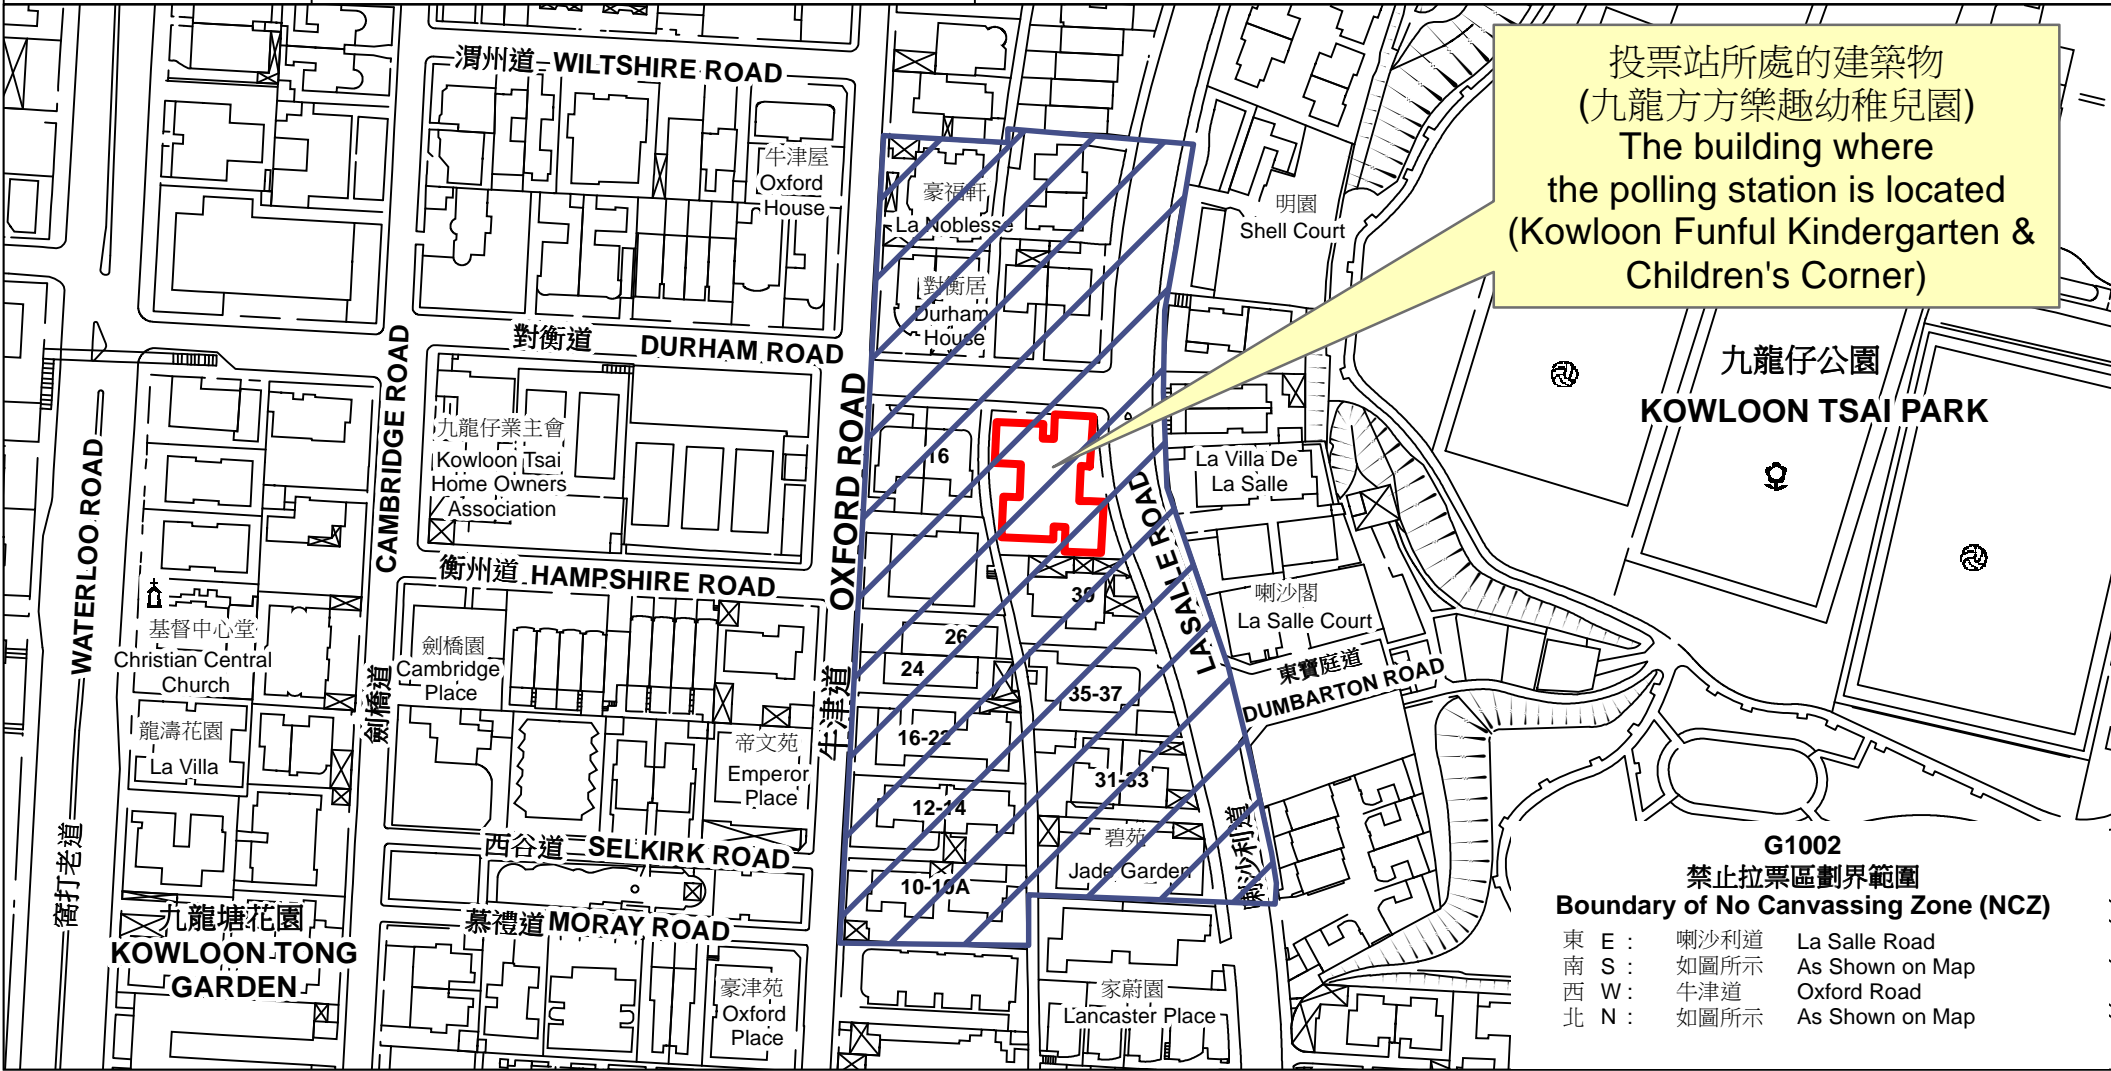

# 投票站位置圖和禁止拉票區 Polling Station - Location Plan & No Canvassing Zone

<p>投票站編號 Polling Station Code</p> <p><b>G1002</b></p>	<p>2021年立法會換屆選舉地方選區編號及名稱 Code &amp; Name of Geographical Constituency for 2021 Legislative Council General Election</p> <p><b>LC5</b> 九龍中 <b>KOWLOON CENTRAL</b></p>	<p>名稱及地址 Name &amp; Address</p> <p>九龍方方樂趣幼稚兒園 九龍九龍塘對衡道20號地下 <b>Kowloon Funful Kindergarten &amp; Children's Corner</b> G/F, 20 Durham Road, Kowloon Tong, Kowloon</p>
---	--	---

 禁止拉票區  
No Canvassing Zone