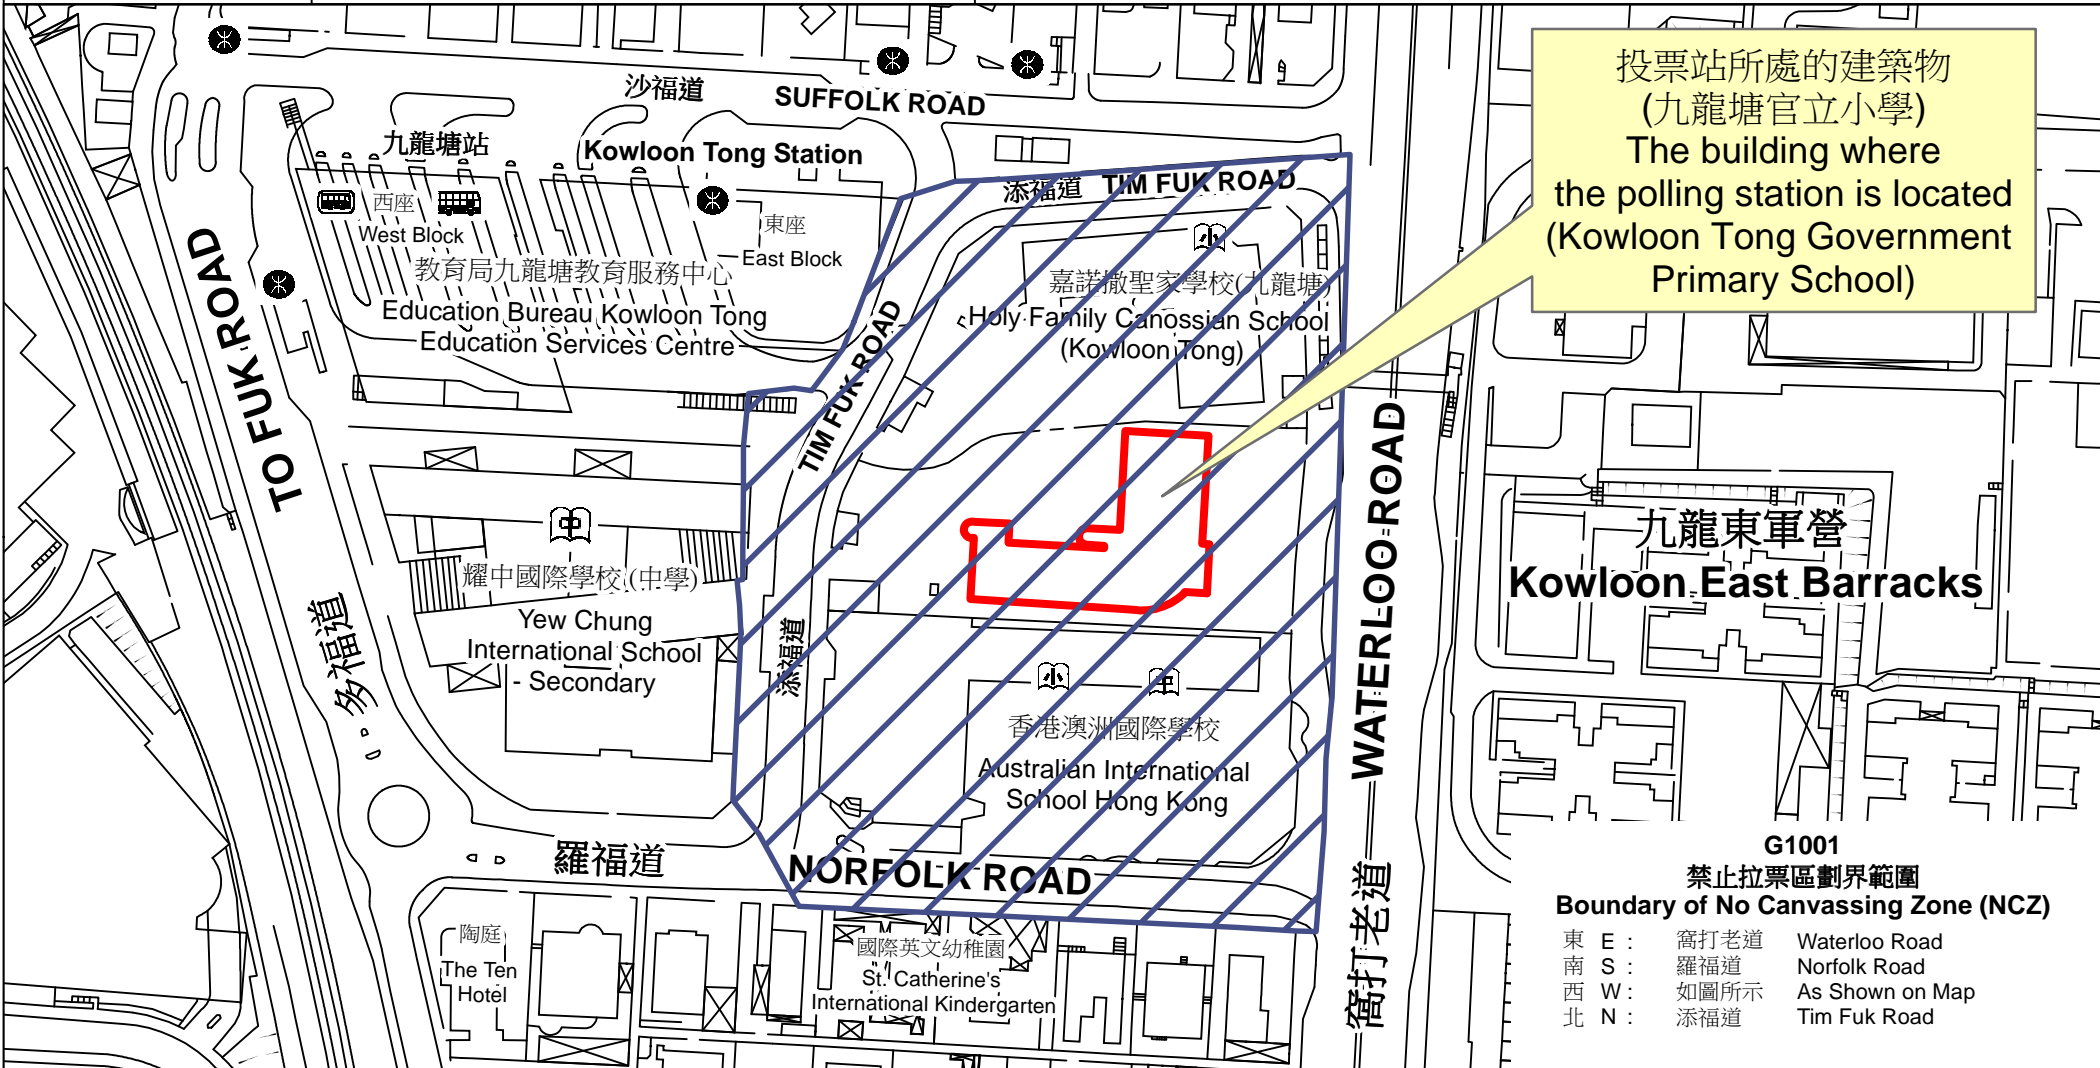

投票站位置圖和禁止拉票區 Polling Station - Location Plan & No Canvassing Zone

投票站編號 Polling Station Code  <b>G1001</b>	2021年立法會換屆選舉地方選區編號及名稱 Code & Name of Geographical Constituency for 2021 Legislative Council General Election  <b>LC5</b> 九龍中 <b>KOWLOON CENTRAL</b>	名稱及地址 Name & Address  九龍塘官立小學 九龍九龍塘添福道6號地下 <b>Kowloon Tong Government Primary School</b> G/F, 6 Tim Fuk Road, Kowloon Tong, Kowloon
---	--	---

投票站所處的建築物  
(九龍塘官立小學)  
The building where  
the polling station is located  
(Kowloon Tong Government  
Primary School)

**G1001**  
禁止拉票區劃界範圍  
Boundary of No Canvassing Zone (NCZ)

東 E :	窩打老道	Waterloo Road
南 S :	羅福道	Norfolk Road
西 W :	如圖所示	As Shown on Map
北 N :	添福道	Tim Fuk Road

 禁止拉票區  
No Canvassing Zone