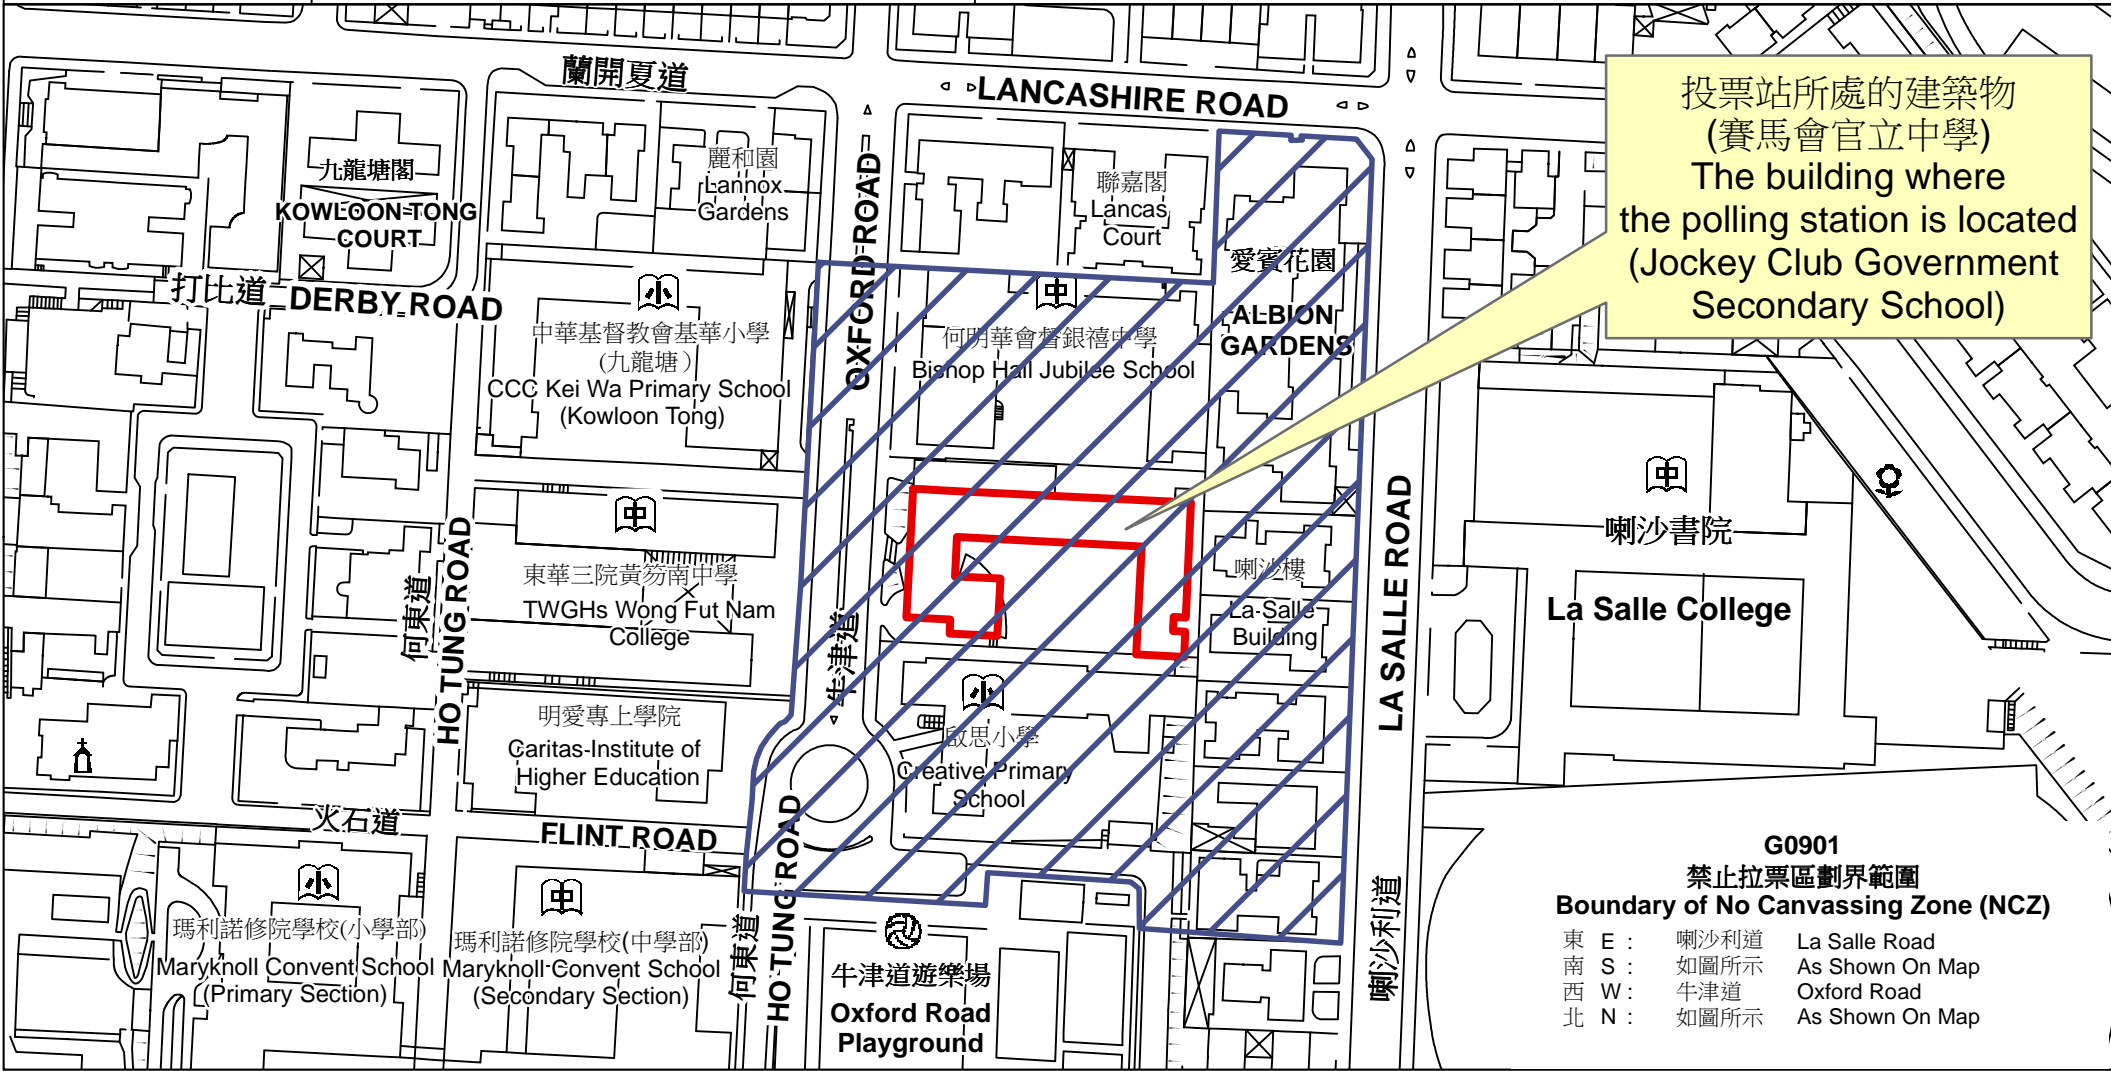

投票站位置圖和禁止拉票區 Polling Station - Location Plan & No Canvassing Zone

投票站編號 Polling Station Code	2021年立法會換屆選舉地方選區編號及名稱 Code & Name of Geographical Constituency for 2021 Legislative Council General Election	名稱及地址 Name & Address
G0901	LC5 九龍中 KOWLOON CENTRAL	賽馬會官立中學 九龍九龍塘牛津道2號B地下 Jockey Club Government Secondary School G/F, 2B Oxford Road, Kowloon Tong, Kowloon

投票站所處的建築物
(賽馬會官立中學)
The building where
the polling station is located
(Jockey Club Government
Secondary School)

G0901
禁止拉票區劃界範圍
Boundary of No Canvassing Zone (NCZ)

東 E :	喇沙利道	La Salle Road
南 S :	如圖所示	As Shown On Map
西 W :	牛津道	Oxford Road
北 N :	如圖所示	As Shown On Map

 禁止拉票區
No Canvassing Zone