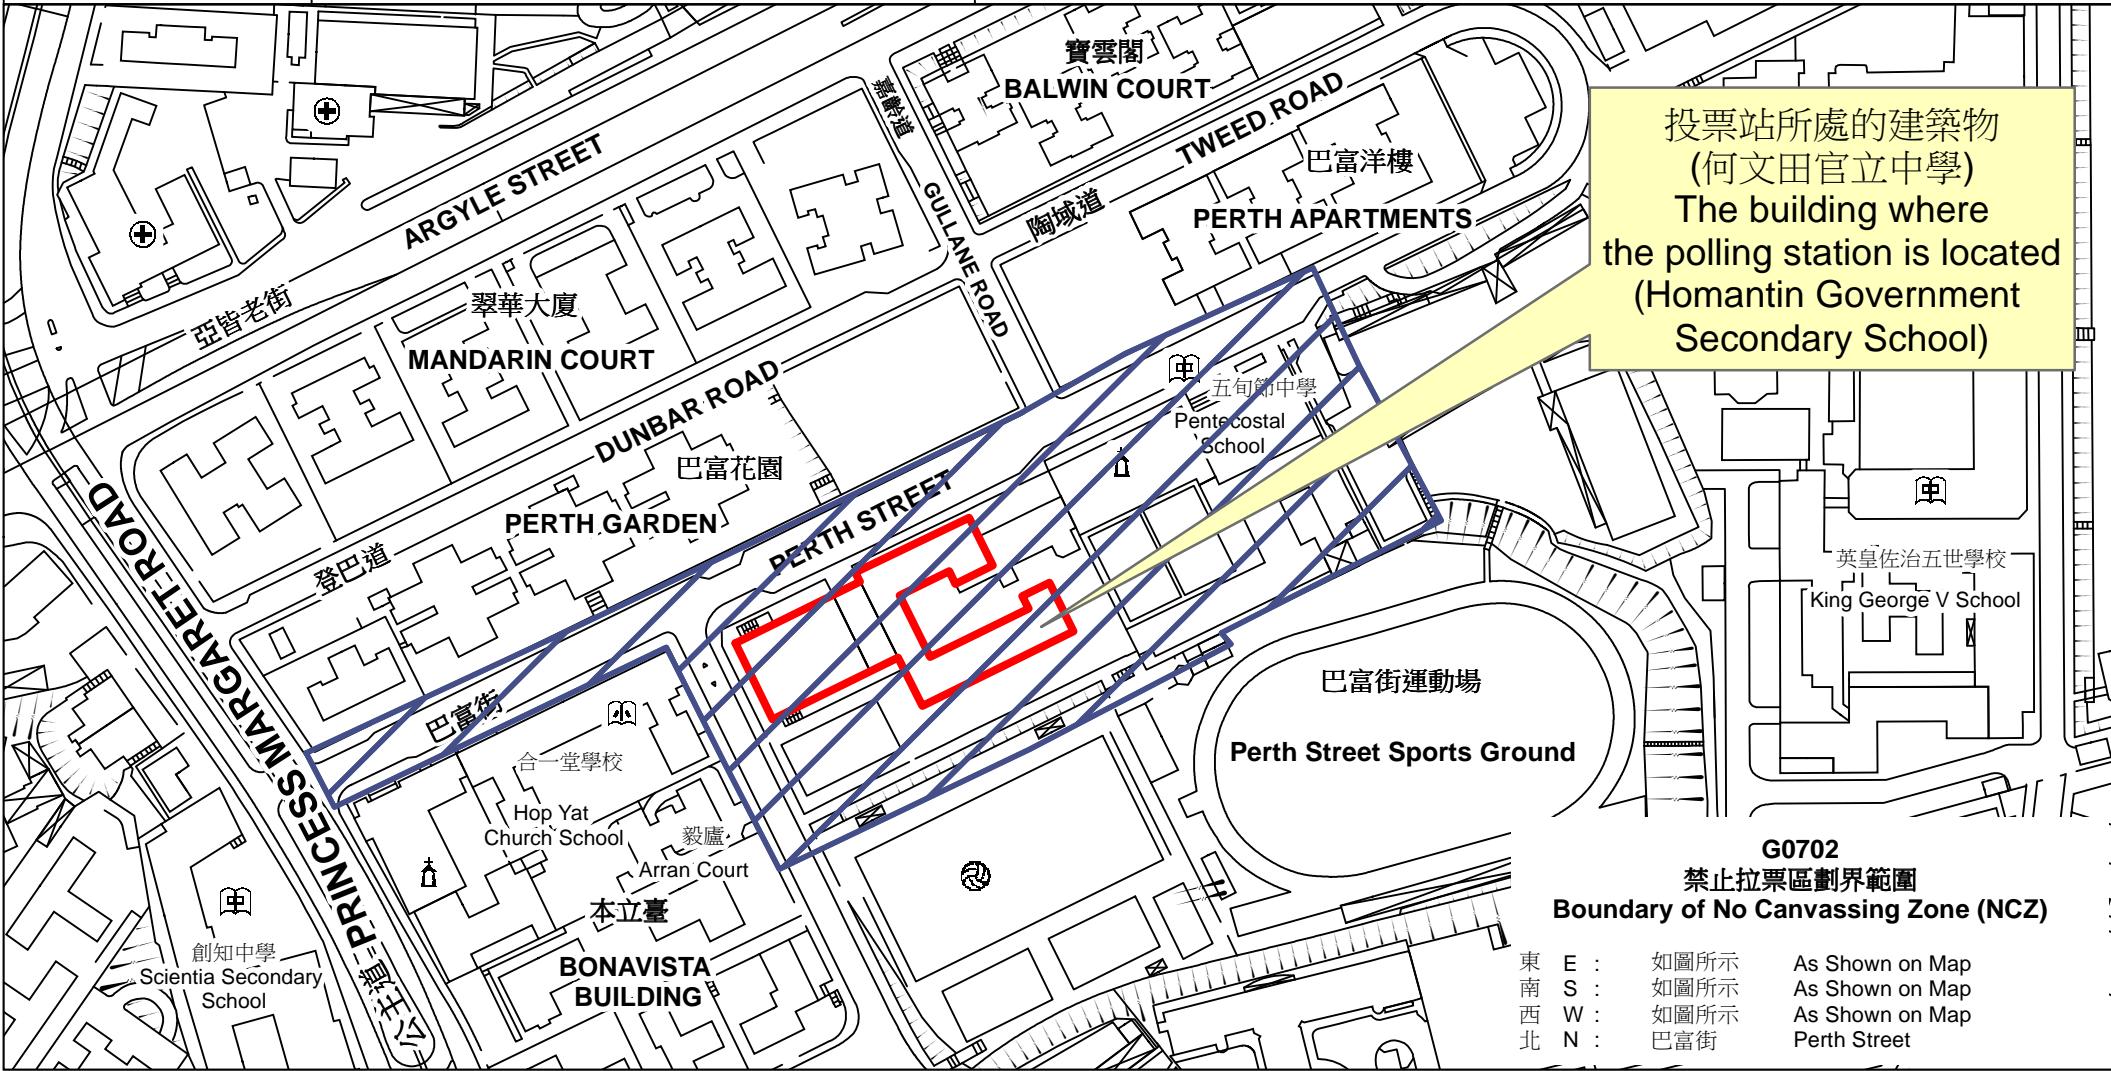

投票站位置圖和禁止拉票區 Polling Station - Location Plan & No Canvassing Zone

投票站編號 Polling Station Code	2021年立法會換屆選舉地方選區編號及名稱 Code & Name of Geographical Constituency for 2021 Legislative Council General Election	名稱及地址 Name & Address
<b>G0702</b>	<p align="center"><b>LC5</b> 九龍中 <b>KOWLOON CENTRAL</b></p>	<p>何文田官立中學 九龍何文田巴富街8號地下 <b>Homantin Government Secondary School</b> G/F, 8 Perth Street, Homantin, Kowloon</p>

**G0702**  
禁止拉票區劃界範圍  
Boundary of No Canvassing Zone (NCZ)

- |   |     |      |                 |
|---|-----|------|-----------------|
| 東 | E : | 如圖所示 | As Shown on Map |
| 南 | S : | 如圖所示 | As Shown on Map |
| 西 | W : | 如圖所示 | As Shown on Map |
| 北 | N : | 巴富街  | Perth Street    |

 禁止拉票區  
No Canvassing Zone