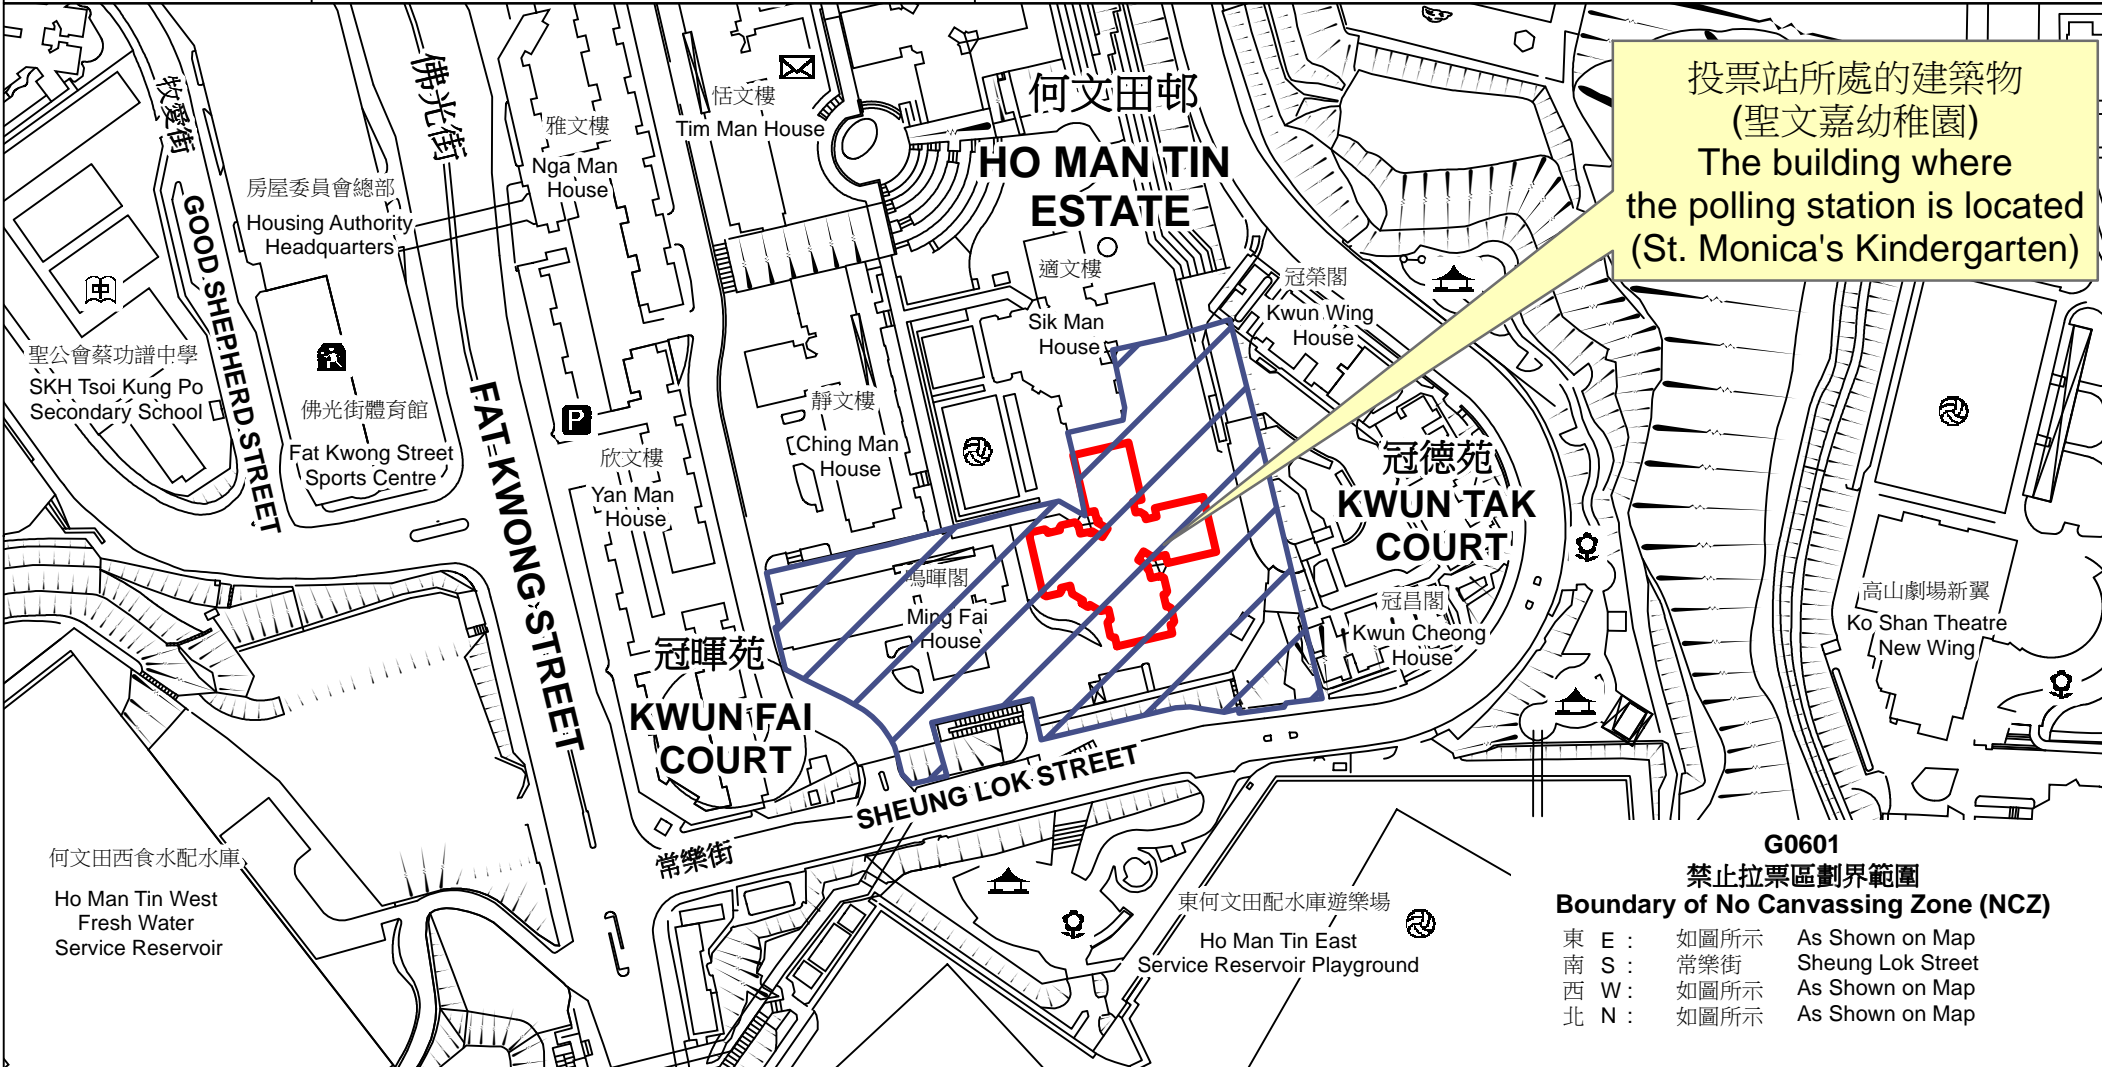

投票站位置圖和禁止拉票區 Polling Station - Location Plan & No Canvassing Zone

投票站編號 Polling Station Code G0601	2021年立法會換屆選舉地方選區編號及名稱 Code & Name of Geographical Constituency for 2021 Legislative Council General Election LC5 九龍中 KOWLOON CENTRAL	名稱及地址 Name & Address 聖文嘉幼稚園 九龍何文田南常樂街3號冠熹苑地下 St. Monica's Kindergarten G/F, Kwun Hei Court, 3 Sheung Lok Street, Homantin South, Kowloon
---------------------------------------------------	---------------------------------------------------------------------------------------------------------------------------------------------------------------	--------------------------------------------------------------------------------------------------------------------------------------------------------------------

投票站所處的建築物
(聖文嘉幼稚園)
The building where
the polling station is located
(St. Monica's Kindergarten)

G0601
禁止拉票區劃界範圍
Boundary of No Canvassing Zone (NCZ)

東 E :	如圖所示	As Shown on Map
南 S :	常樂街	Sheung Lok Street
西 W :	如圖所示	As Shown on Map
北 N :	如圖所示	As Shown on Map

 禁止拉票區
No Canvassing Zone