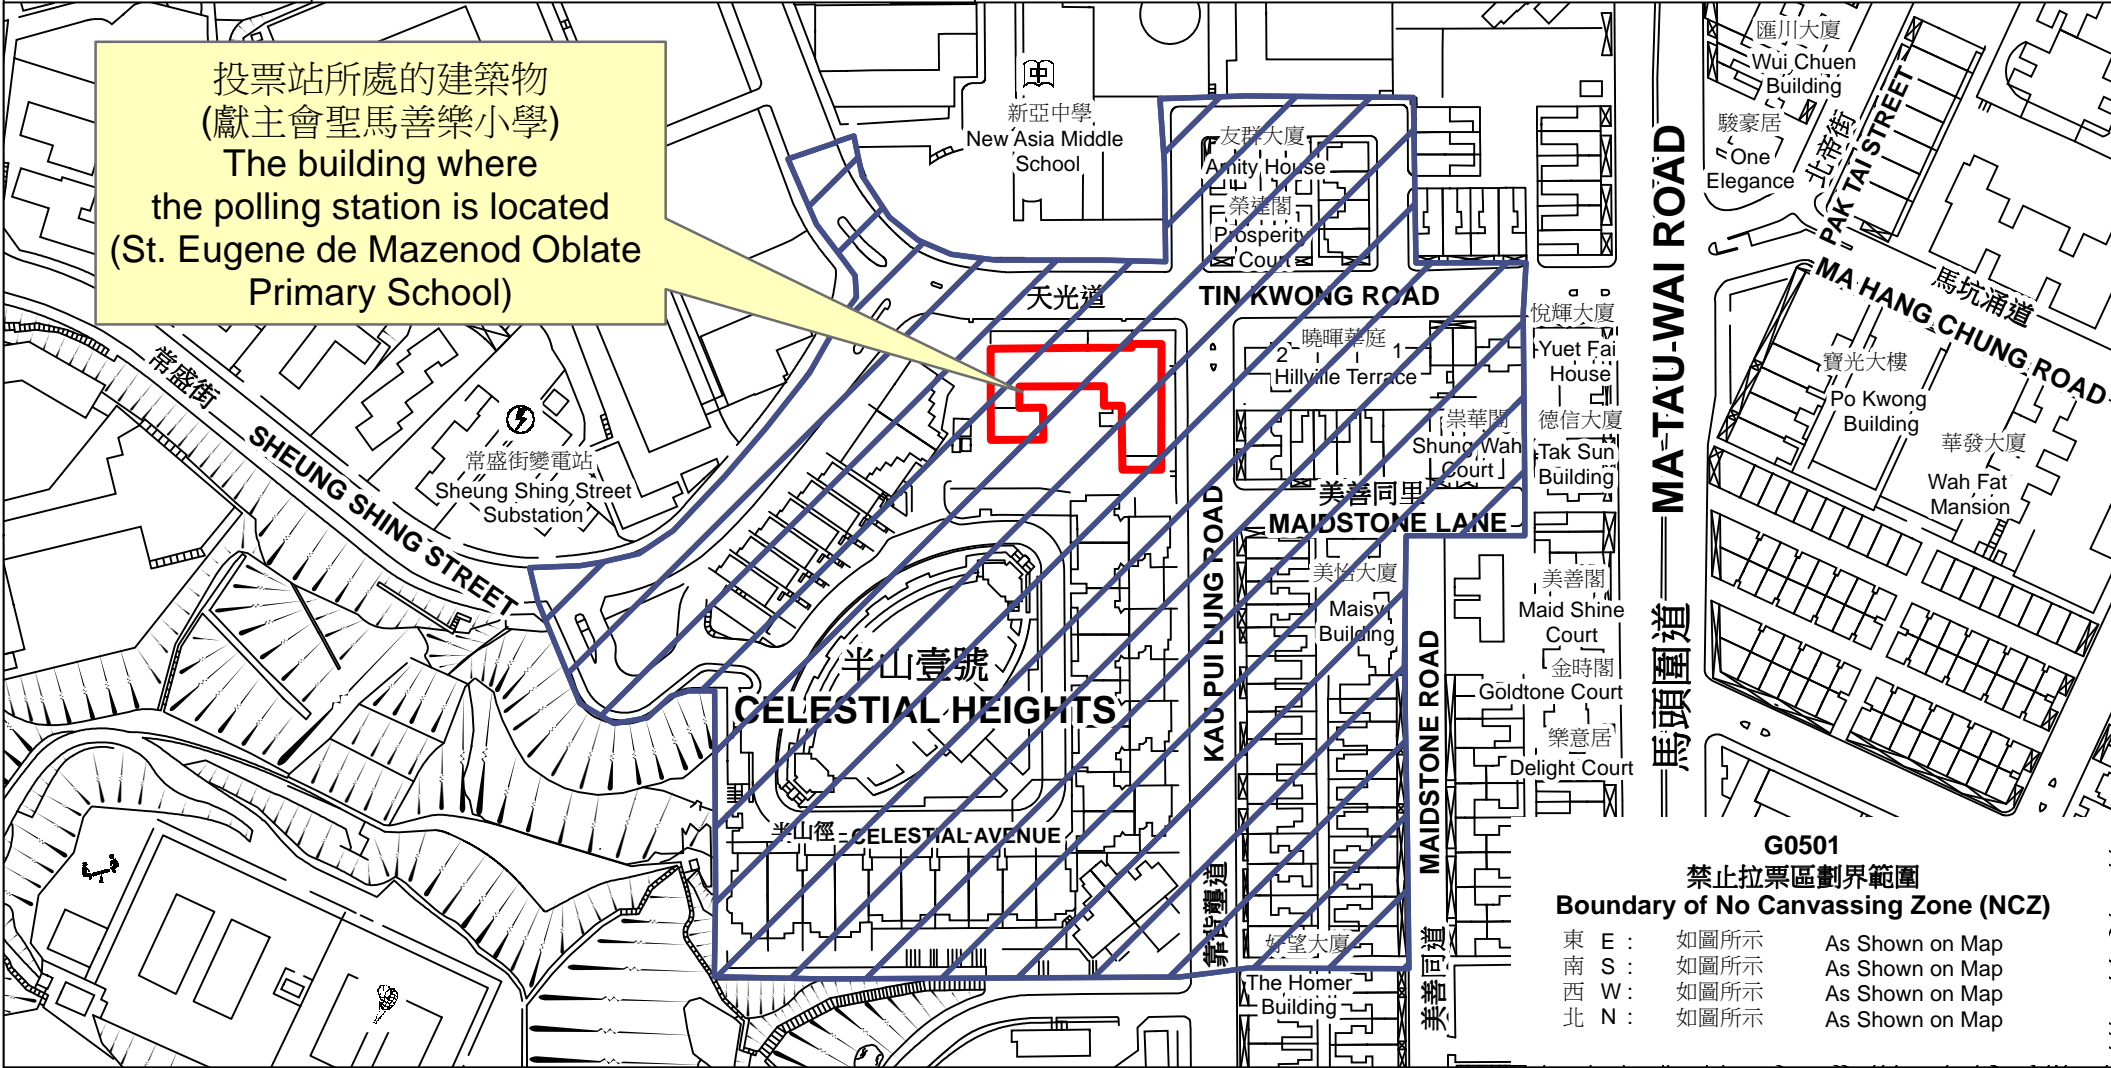

投票站位置圖和禁止拉票區 Polling Station - Location Plan & No Canvassing Zone

<p>投票站編號 Polling Station Code</p> <p>G0501</p>	<p>2021年立法會換屆選舉地方選區編號及名稱 Code & Name of Geographical Constituency for 2021 Legislative Council General Election</p> <p>LC5 九龍中 KOWLOON CENTRAL</p>	<p>名稱及地址 Name & Address</p> <p>獻主會聖馬善樂小學 九龍土瓜灣天光道24號地下 St. Eugene de Mazenod Oblate Primary School G/F, 24 Tin Kwong Road, To Kwa Wan, Kowloon</p>
-----------------------------------------------------------	----------------------------------------------------------------------------------------------------------------------------------------------------------------------------------	-------------------------------------------------------------------------------------------------------------------------------------------------------------------------------

投票站所處的建築物
(獻主會聖馬善樂小學)
The building where
the polling station is located
(St. Eugene de Mazenod Oblate
Primary School)

G0501
禁止拉票區劃界範圍
Boundary of No Canvassing Zone (NCZ)

東 E :	如圖所示	As Shown on Map
南 S :	如圖所示	As Shown on Map
西 W :	如圖所示	As Shown on Map
北 N :	如圖所示	As Shown on Map

 禁止拉票區
No Canvassing Zone