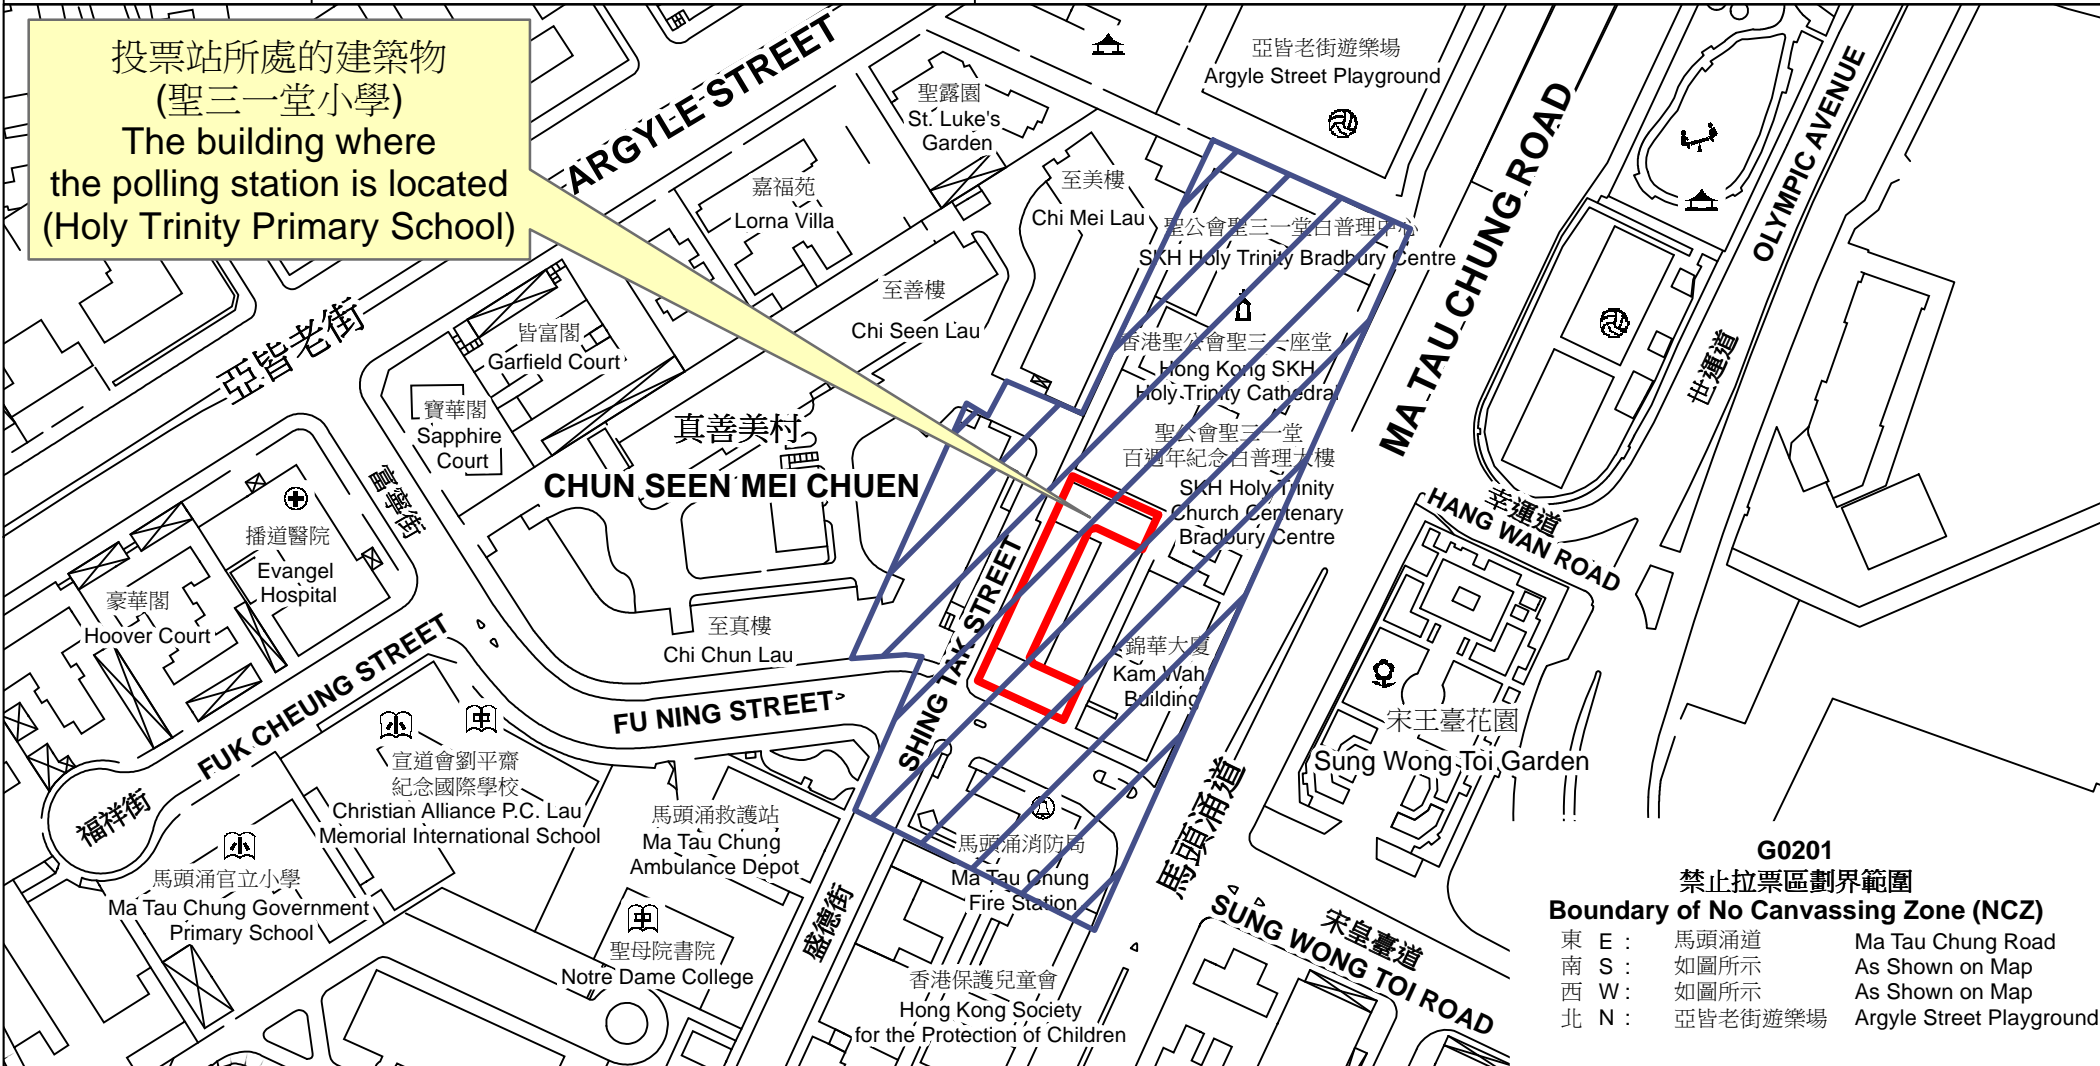

# 投票站位置圖和禁止拉票區 Polling Station - Location Plan & No Canvassing Zone

投票站編號 Polling Station Code	2021年立法會換屆選舉地方選區編號及名稱 Code & Name of Geographical Constituency for 2021 Legislative Council General Election	名稱及地址 Name & Address
<b>G0201</b>	<b>LC5</b> 九龍中 <b>KOWLOON CENTRAL</b>	聖三一堂小學 九龍九龍城富寧街57號地下 <b>Holy Trinity Primary School</b> G/F, 57 Fu Ning Street, Kowloon City, Kowloon

投票站所處的建築物  
(聖三一堂小學)  
The building where  
the polling station is located  
(Holy Trinity Primary School)

**G0201**  
禁止拉票區劃界範圍  
**Boundary of No Canvassing Zone (NCZ)**

東 E :	馬頭涌道	Ma Tau Chung Road
南 S :	如圖所示	As Shown on Map
西 W :	如圖所示	As Shown on Map
北 N :	亞皆老街遊樂場	Argyle Street Playground

 禁止拉票區  
No Canvassing Zone