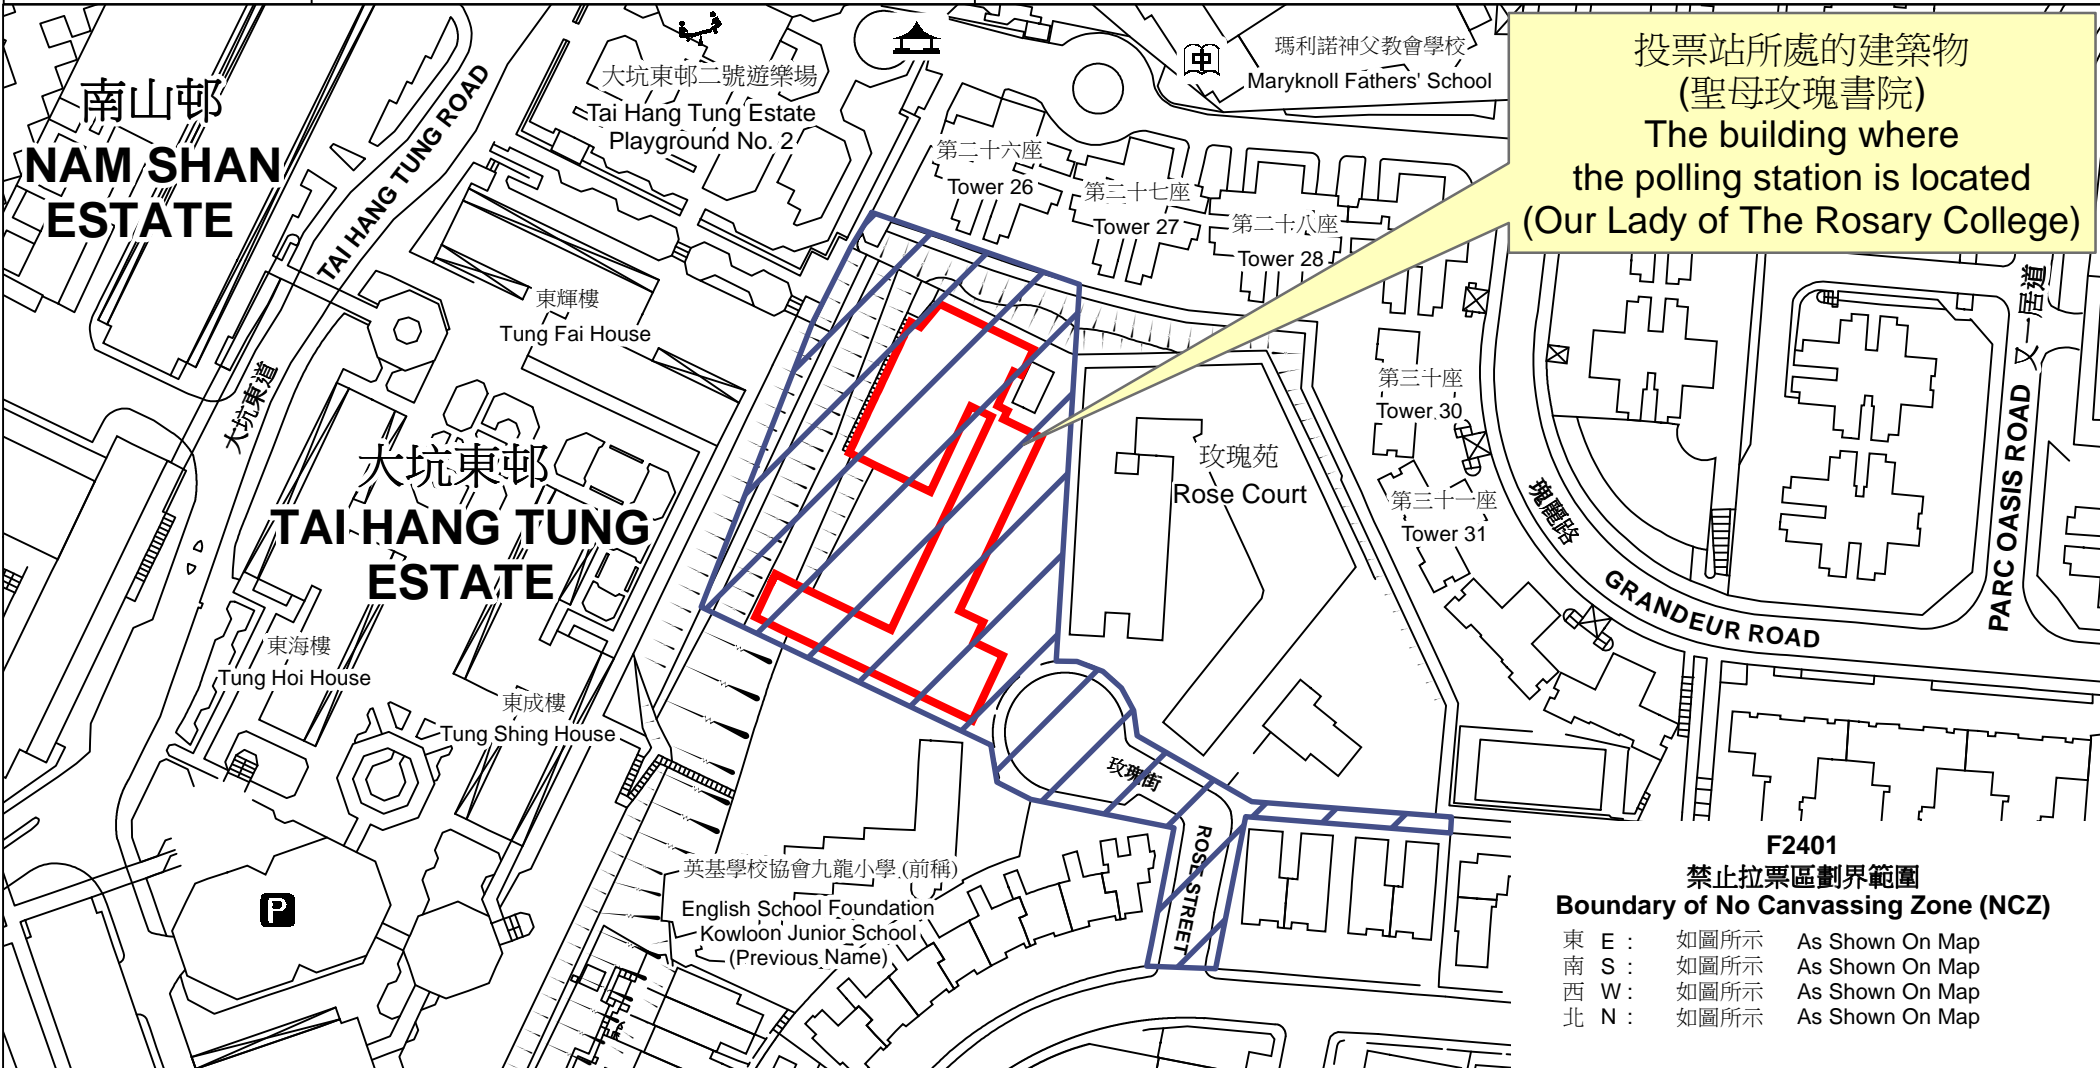

投票站位置圖和禁止拉票區 Polling Station - Location Plan & No Canvassing Zone

<p>投票站編號 Polling Station Code</p> <p>F2401</p>	<p>2021年立法會換屆選舉地方選區編號及名稱 Code & Name of Geographical Constituency for 2021 Legislative Council General Election</p> <p>LC4 九龍西 KOWLOON WEST</p>	<p>名稱及地址 Name & Address</p> <p>聖母玫瑰書院 九龍又一村玫瑰街22號地下 Our Lady of The Rosary College G/F, 22 Rose Street, Yau Yat Chuen, Kowloon</p>
---	---	---

投票站所處的建築物
(聖母玫瑰書院)
The building where
the polling station is located
(Our Lady of The Rosary College)

F2401
禁止拉票區劃界範圍
Boundary of No Canvassing Zone (NCZ)

東 E :	如圖所示	As Shown On Map
南 S :	如圖所示	As Shown On Map
西 W :	如圖所示	As Shown On Map
北 N :	如圖所示	As Shown On Map

 禁止拉票區
No Canvassing Zone