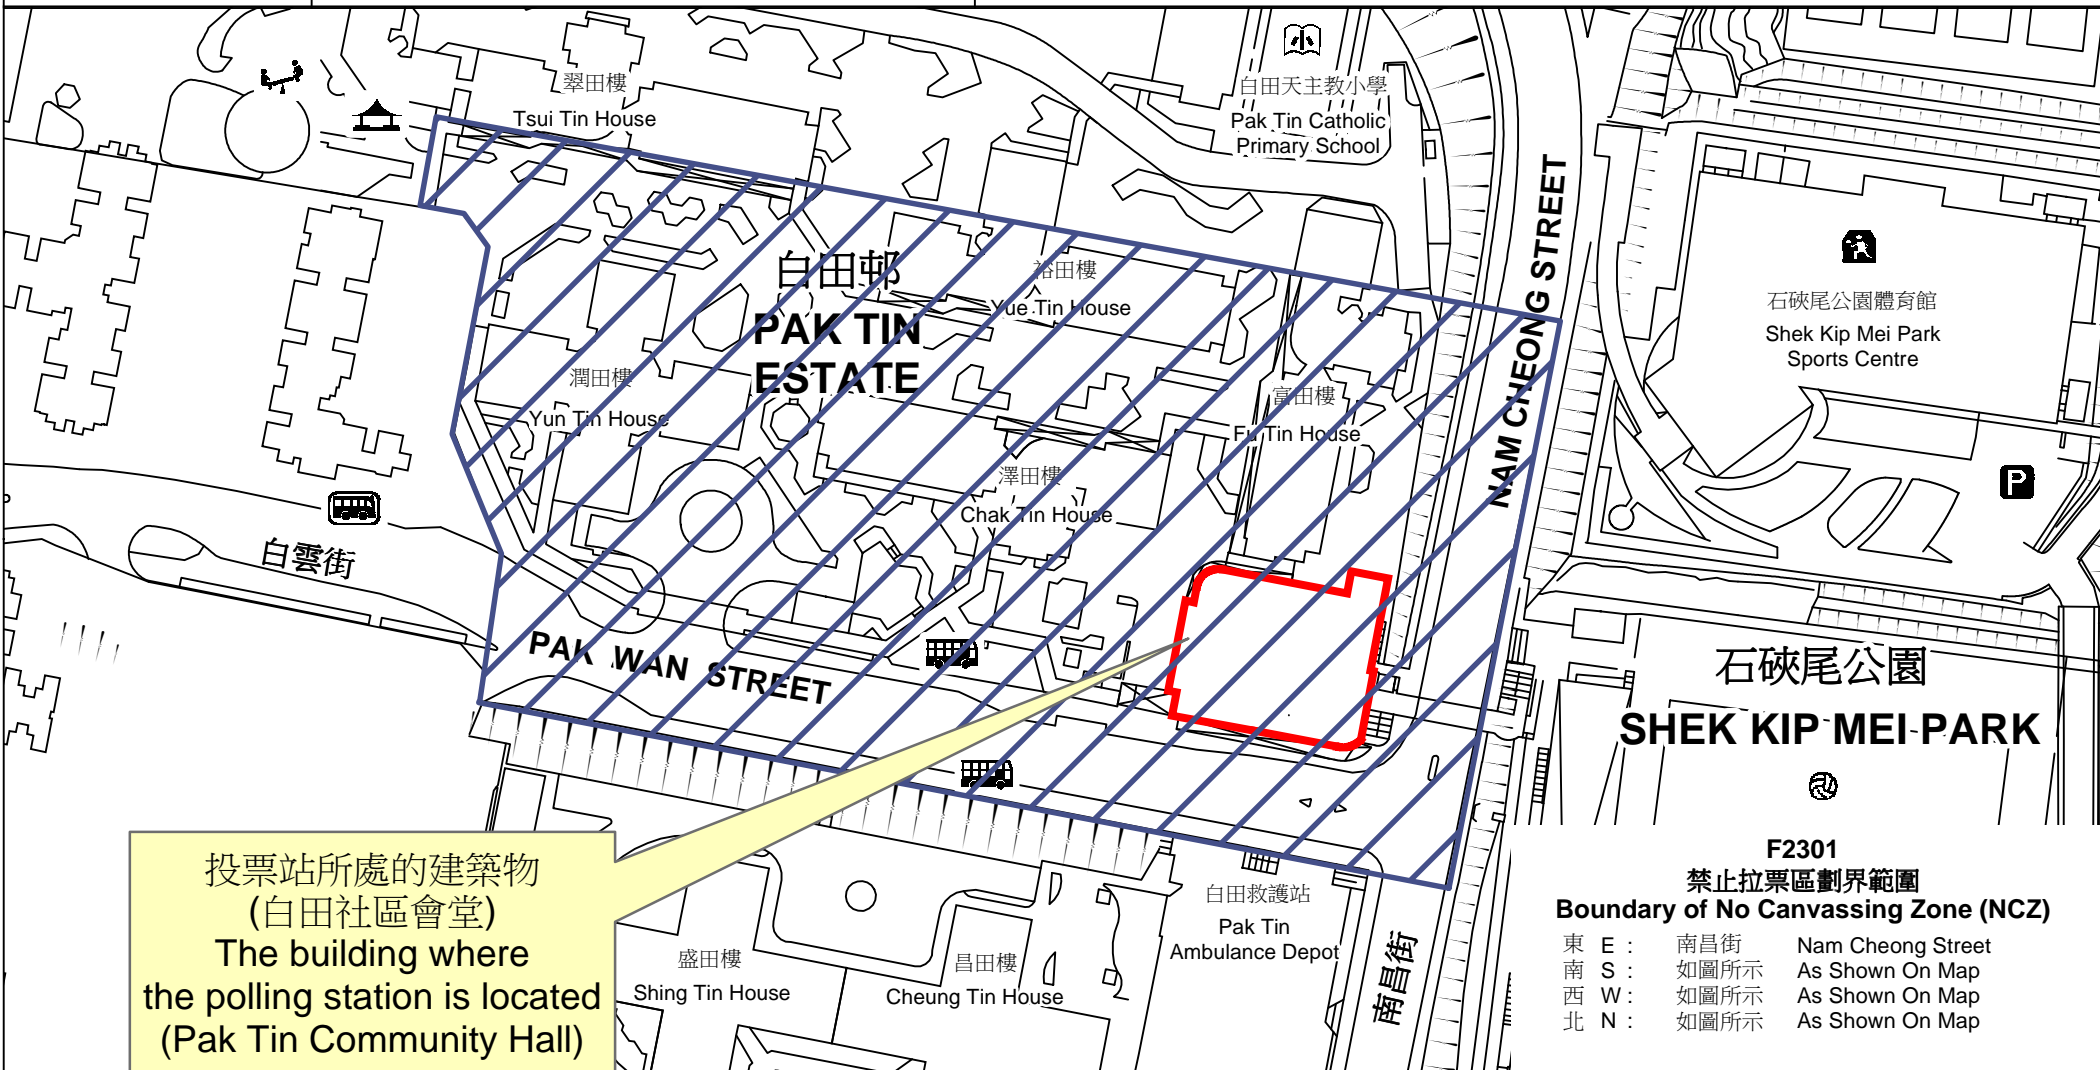

投票站位置圖和禁止拉票區 Polling Station - Location Plan & No Canvassing Zone

投票站編號 Polling Station Code F2301	2021年立法會換屆選舉地方選區編號及名稱 Code & Name of Geographical Constituency for 2021 Legislative Council General Election LC4 九龍西 KOWLOON WEST	名稱及地址 Name & Address 白田社區會堂 九龍白田邨白田社區綜合大樓地下(白雲街白田救護站對面) Pak Tin Community Hall G/F, Pak Tin Community Complex, Pak Tin Estate, Kowloon (opposite to Pak Tin Ambulance Depot at Pak Wan Street)
---	--	---

投票站所處的建築物
(白田社區會堂)
The building where
the polling station is located
(Pak Tin Community Hall)

F2301
禁止拉票區劃界範圍
Boundary of No Canvassing Zone (NCZ)

東 E :	南昌街	Nam Cheong Street
南 S :	如圖所示	As Shown On Map
西 W :	如圖所示	As Shown On Map
北 N :	如圖所示	As Shown On Map

 禁止拉票區
No Canvassing Zone