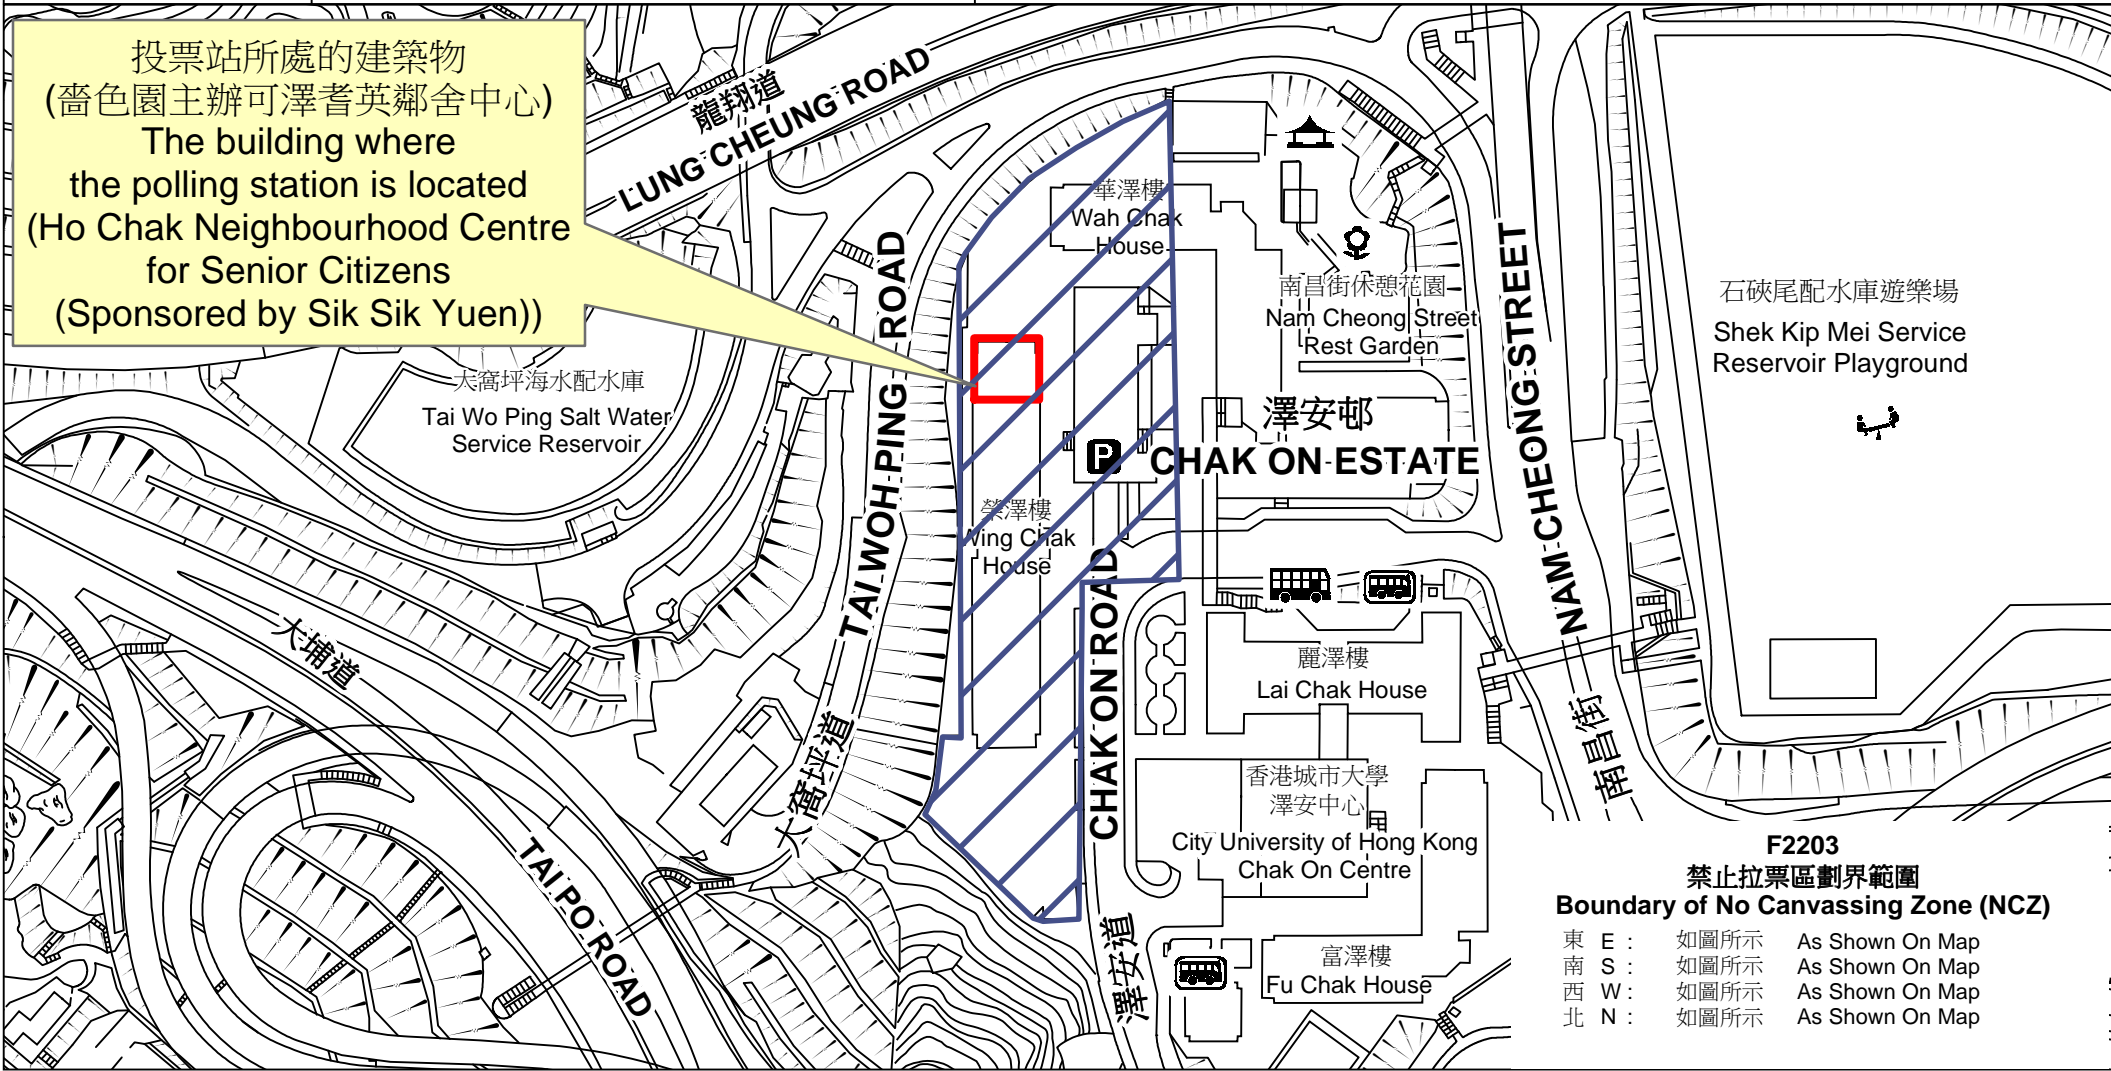

投票站位置圖和禁止拉票區 Polling Station - Location Plan & No Canvassing Zone

<p>投票站編號 Polling Station Code</p> <p>F2203</p>	<p>2021年立法會換屆選舉地方選區編號及名稱 Code & Name of Geographical Constituency for 2021 Legislative Council General Election</p> <p>LC4 九龍西 KOWLOON WEST</p>	<p>名稱及地址 Name & Address</p> <p>齋色園主辦可澤耆英鄰舍中心 九龍深水埗澤安邨榮澤樓地下1-2號 Ho Chak Neighbourhood Centre for Senior Citizens (Sponsored by Sik Sik Yuen) No. 1-2, G/F, Wing Chak House, Chak On Estate, Sham Shui Po, Kowloon</p>
---	---	---

投票站所處的建築物
(齋色園主辦可澤耆英鄰舍中心)
The building where
the polling station is located
(Ho Chak Neighbourhood Centre for Senior Citizens
(Sponsored by Sik Sik Yuen))

F2203
禁止拉票區劃界範圍
Boundary of No Canvassing Zone (NCZ)

東 E :	如圖所示	As Shown On Map
南 S :	如圖所示	As Shown On Map
西 W :	如圖所示	As Shown On Map
北 N :	如圖所示	As Shown On Map

 禁止拉票區
No Canvassing Zone