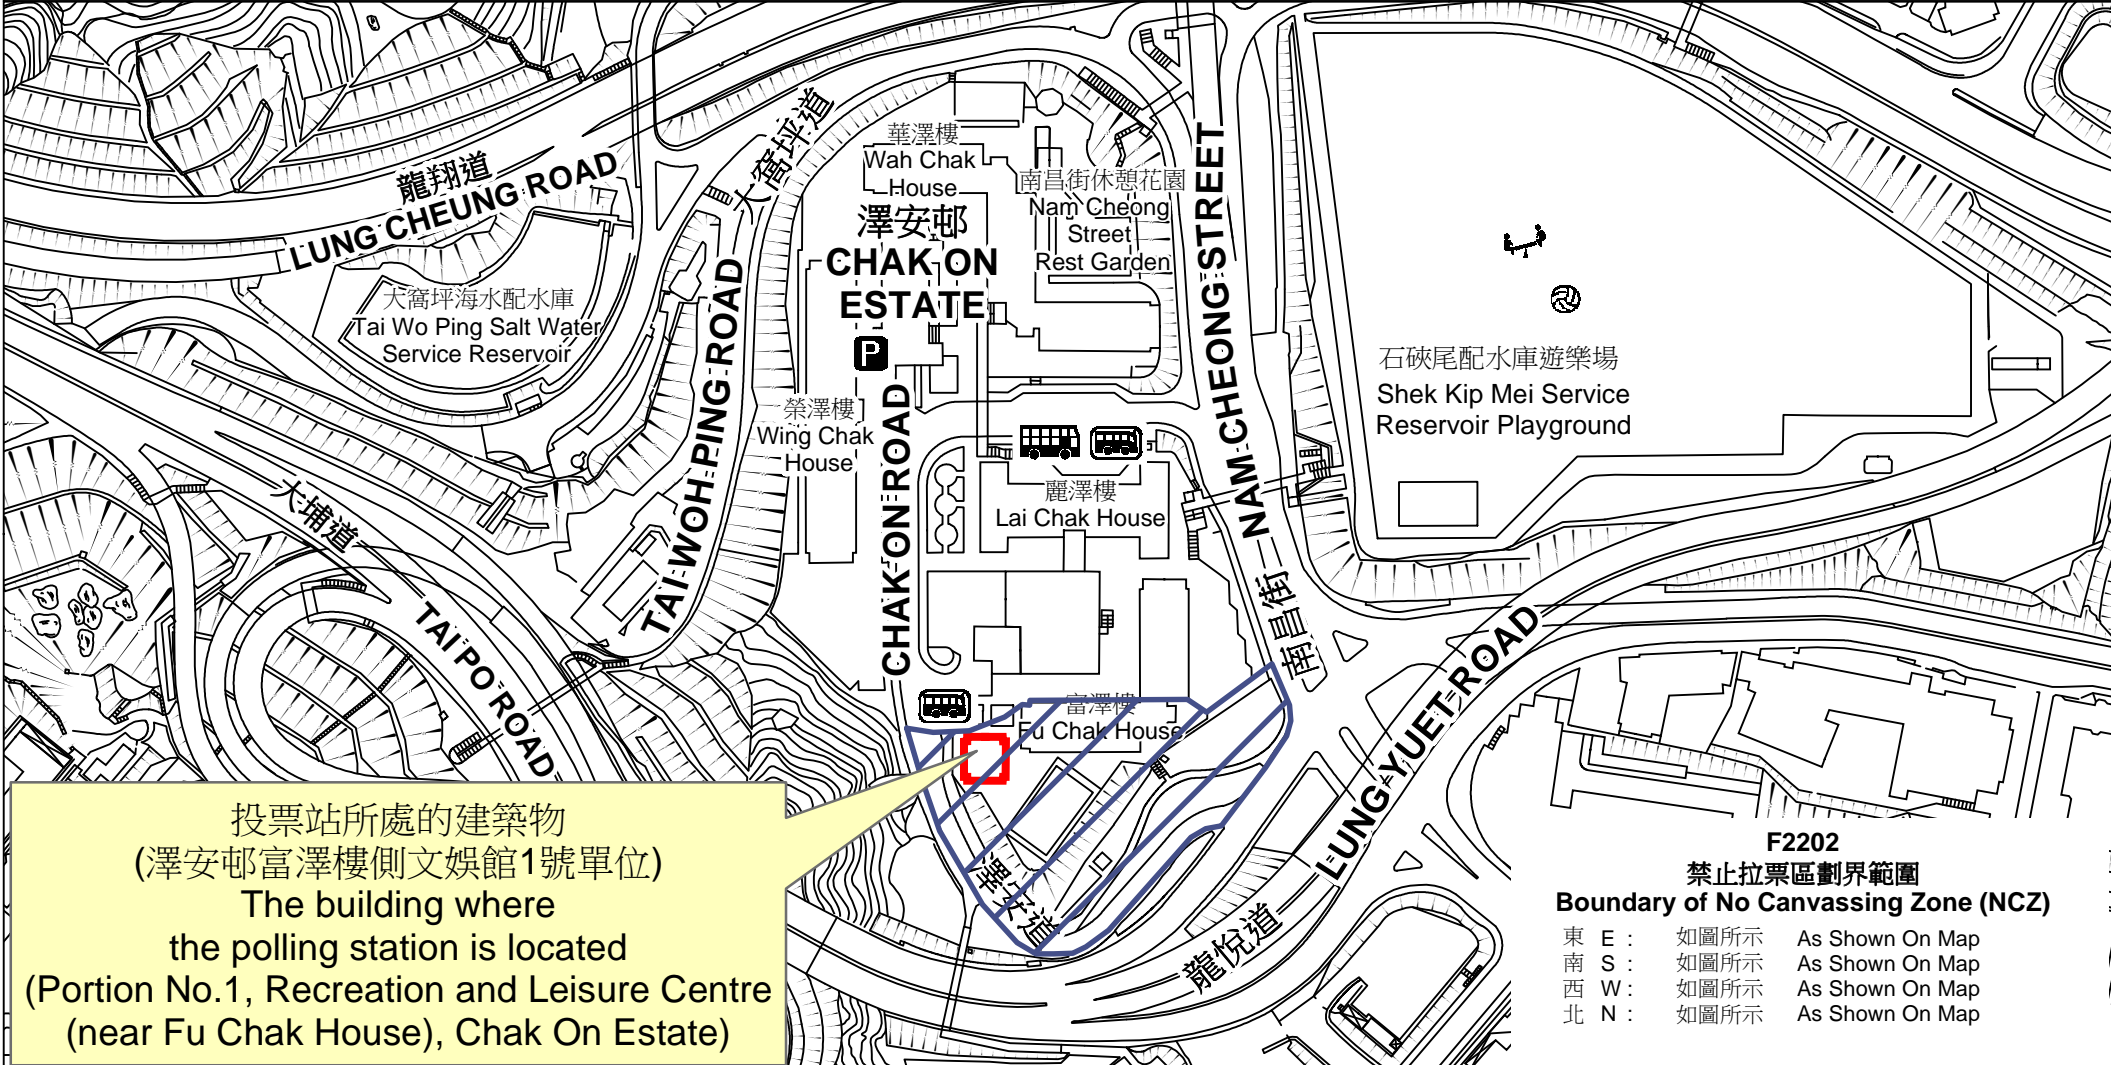

投票站位置圖和禁止拉票區 Polling Station - Location Plan & No Canvassing Zone

<p>投票站編號 Polling Station Code</p> <p>F2202</p>	<p>2021年立法會換屆選舉地方選區編號及名稱 Code & Name of Geographical Constituency for 2021 Legislative Council General Election</p> <p>LC4 九龍西 KOWLOON WEST</p>	<p>名稱及地址 Name & Address</p> <p>澤安邨富澤樓側文娛館1號單位 九龍深水埗澤安邨富澤樓側文娛館1號單位地下 Portion No.1, Recreation and Leisure Centre (near Fu Chak House), Chak On Estate G/F, Portion No.1, Recreation and Leisure Centre (near Fu Chak House), Chak On Estate, Sham Shui Po, Kowloon</p>
---	---	---

投票站所處的建築物
(澤安邨富澤樓側文娛館1號單位)
The building where
the polling station is located
(Portion No.1, Recreation and Leisure Centre
(near Fu Chak House), Chak On Estate)

F2202
禁止拉票區劃界範圍
Boundary of No Canvassing Zone (NCZ)

東 E :	如圖所示	As Shown On Map
南 S :	如圖所示	As Shown On Map
西 W :	如圖所示	As Shown On Map
北 N :	如圖所示	As Shown On Map

 禁止拉票區
No Canvassing Zone