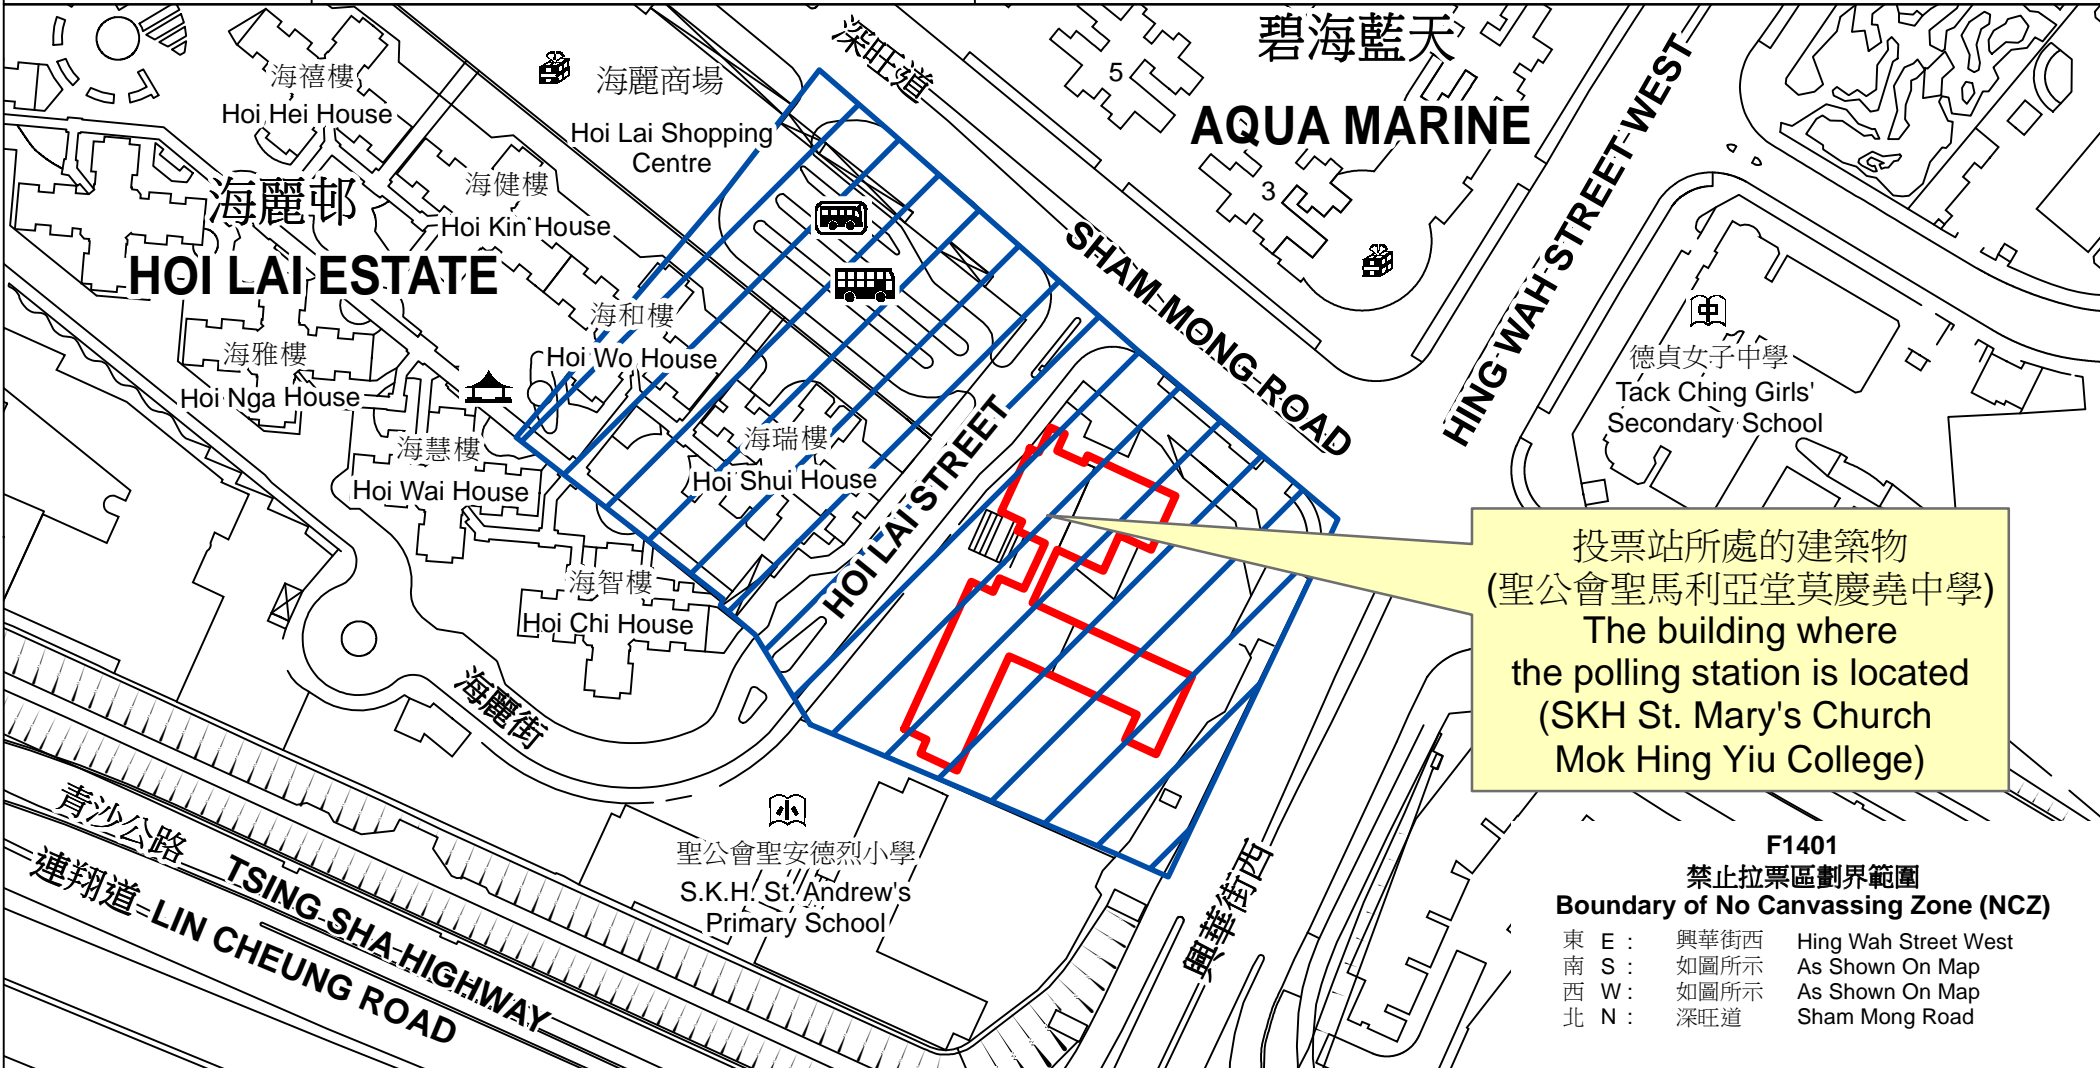

投票站位置圖和禁止拉票區 Polling Station - Location Plan & No Canvassing Zone

<p>投票站編號 Polling Station Code</p> <p><b>F1401</b></p>	<p>2021年立法會換屆選舉地方選區編號及名稱 Code &amp; Name of Geographical Constituency for 2021 Legislative Council General Election</p> <p><b>LC4</b> 九龍西 <b>KOWLOON WEST</b></p>	<p>名稱及地址 Name &amp; Address</p> <p>聖公會聖馬利亞堂莫慶堯中學 九龍深水埗海麗街1號1樓 <b>SKH St. Mary's Church Mok Hing Yiu College</b> 1/F, 1 Hoi Lai Street, Sham Shui Po, Kowloon</p>
---	---	--

投票站所處的建築物  
(聖公會聖馬利亞堂莫慶堯中學)  
The building where  
the polling station is located  
(SKH St. Mary's Church  
Mok Hing Yiu College)

**F1401**  
**禁止拉票區劃界範圍**  
**Boundary of No Canvassing Zone (NCZ)**

東 E :	興華街西	Hing Wah Street West
南 S :	如圖所示	As Shown On Map
西 W :	如圖所示	As Shown On Map
北 N :	深旺道	Sham Mong Road

 禁止拉票區  
No Canvassing Zone