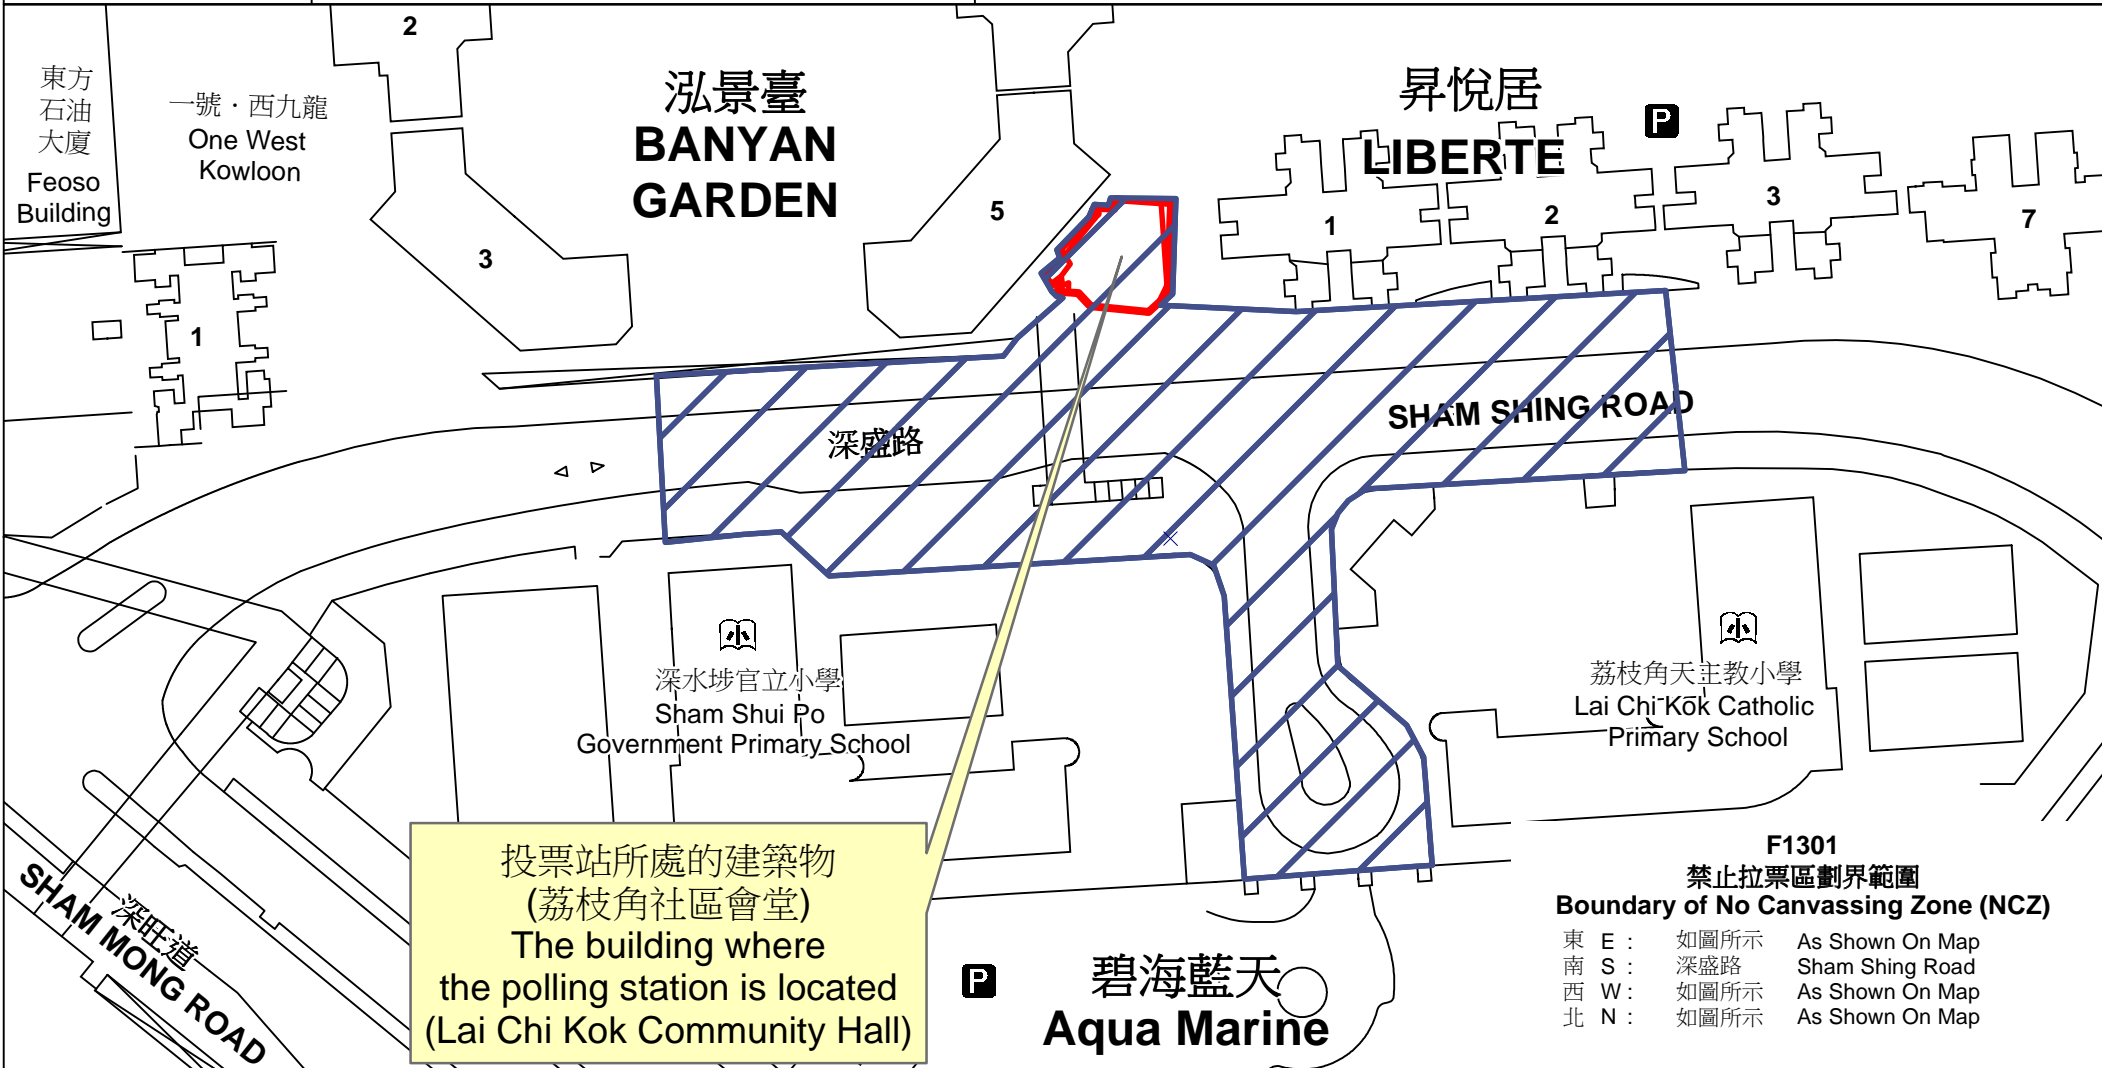

投票站位置圖和禁止拉票區 Polling Station - Location Plan & No Canvassing Zone

<p>投票站編號 Polling Station Code</p> <p>F1301</p>	<p>2021年立法會換屆選舉地方選區編號及名稱 Code & Name of Geographical Constituency for 2021 Legislative Council General Election</p> <p>LC4 九龍西 KOWLOON WEST</p>	<p>名稱及地址 Name & Address</p> <p>荔枝角社區會堂 九龍深水埗荔枝角道863號地下 Lai Chi Kok Community Hall G/F, 863 Lai Chi Kok Road, Sham Shui Po, Kowloon</p>
---	---	---

投票站所處的建築物
(荔枝角社區會堂)
The building where
the polling station is located
(Lai Chi Kok Community Hall)

F1301
禁止拉票區劃界範圍
Boundary of No Canvassing Zone (NCZ)

東 E :	如圖所示	As Shown On Map
南 S :	深盛路	Sham Shing Road
西 W :	如圖所示	As Shown On Map
北 N :	如圖所示	As Shown On Map

 禁止拉票區
No Canvassing Zone