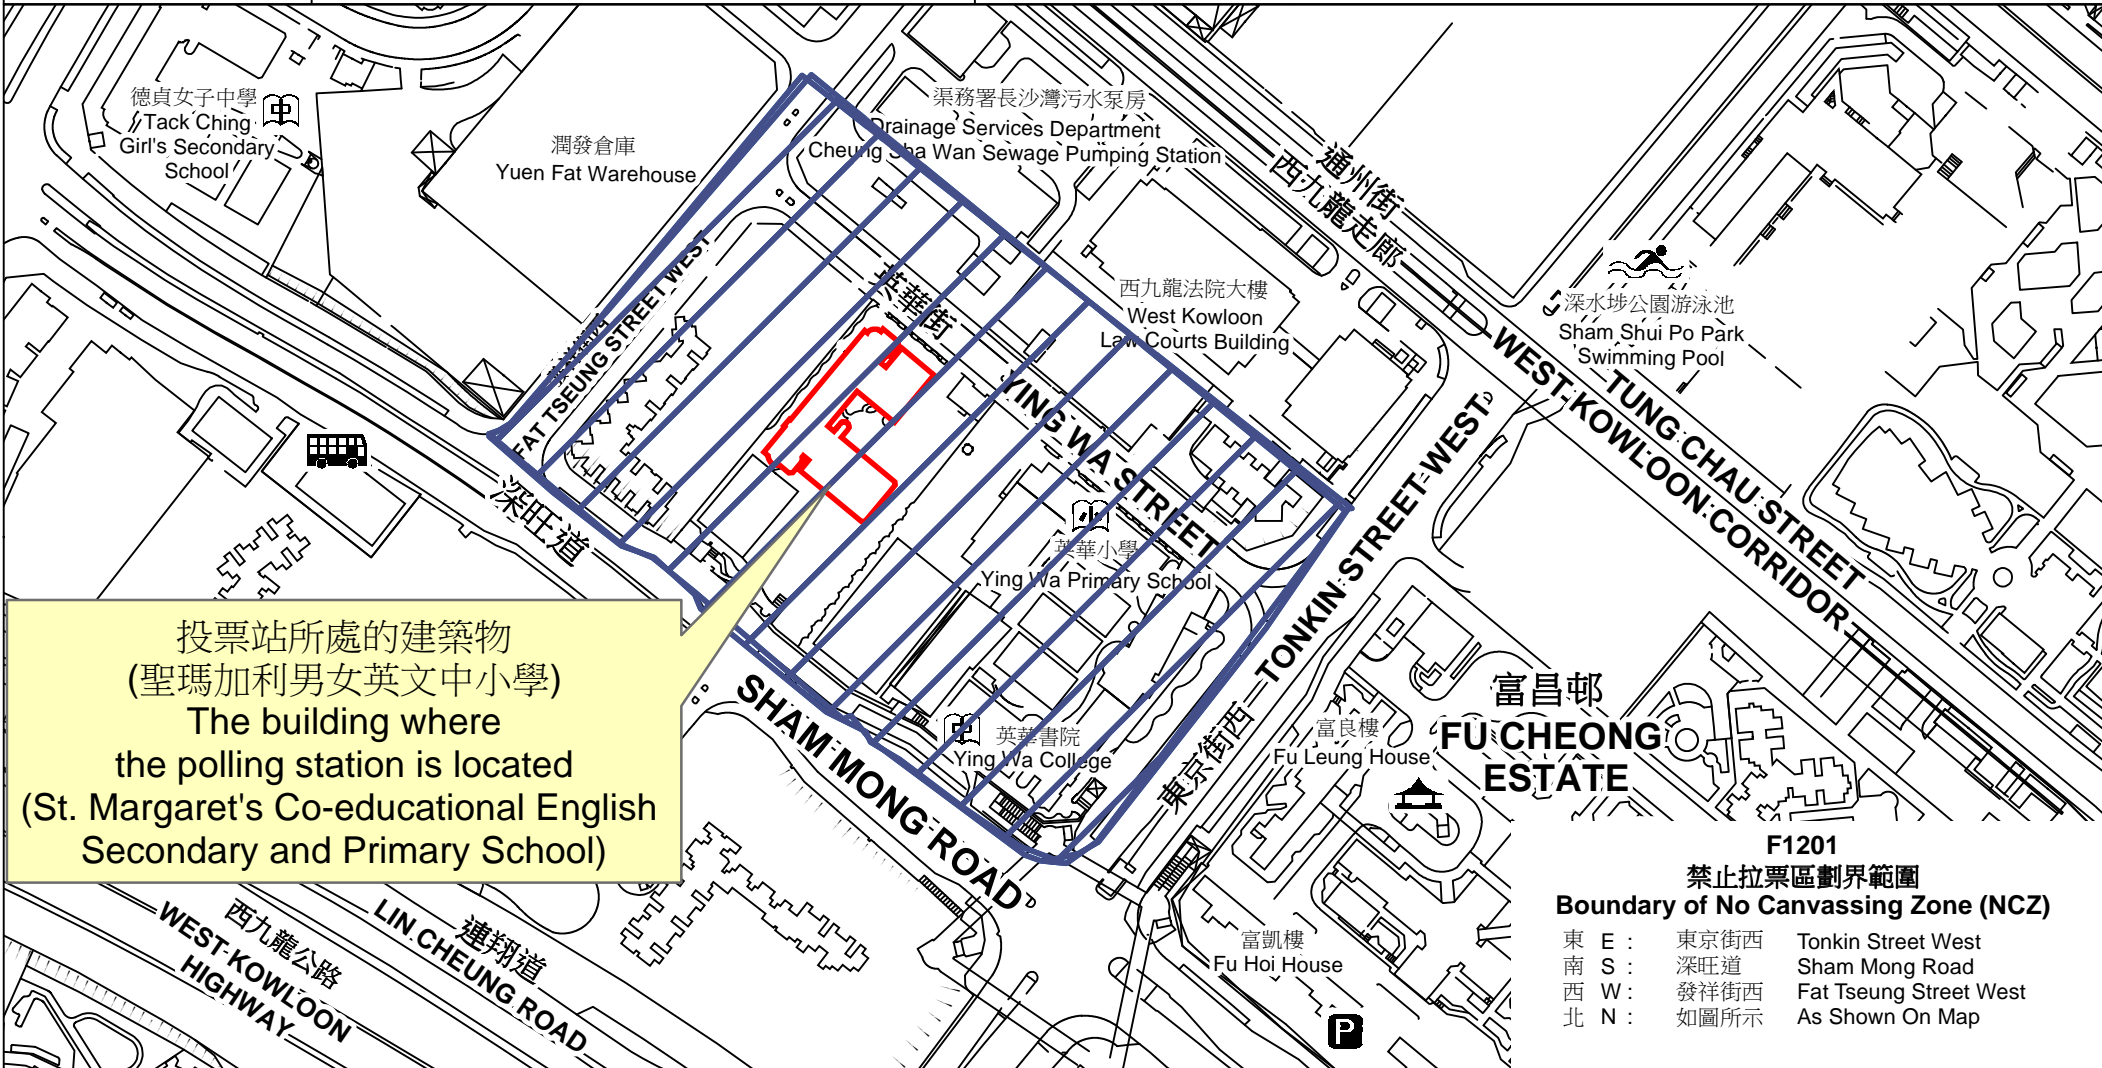

投票站位置圖和禁止拉票區 Polling Station - Location Plan & No Canvassing Zone

投票站編號 Polling Station Code	2021年立法會換屆選舉地方選區編號及名稱 Code & Name of Geographical Constituency for 2021 Legislative Council General Election	名稱及地址 Name & Address
F1201	LC4 九龍西 KOWLOON WEST	聖瑪加利男女英文中小學 九龍深水埗深旺道33號地下 St. Margaret's Co-educational English Secondary and Primary School G/F, 33 Sham Mong Road, Sham Shui Po, Kowloon

投票站所處的建築物
(聖瑪加利男女英文中小學)
The building where
the polling station is located
(St. Margaret's Co-educational English
Secondary and Primary School)

F1201
禁止拉票區劃界範圍
Boundary of No Canvassing Zone (NCZ)

東 E :	東京街西	Tonkin Street West
南 S :	深旺道	Sham Mong Road
西 W :	發祥街西	Fat Tseung Street West
北 N :	如圖所示	As Shown On Map

 禁止拉票區
No Canvassing Zone