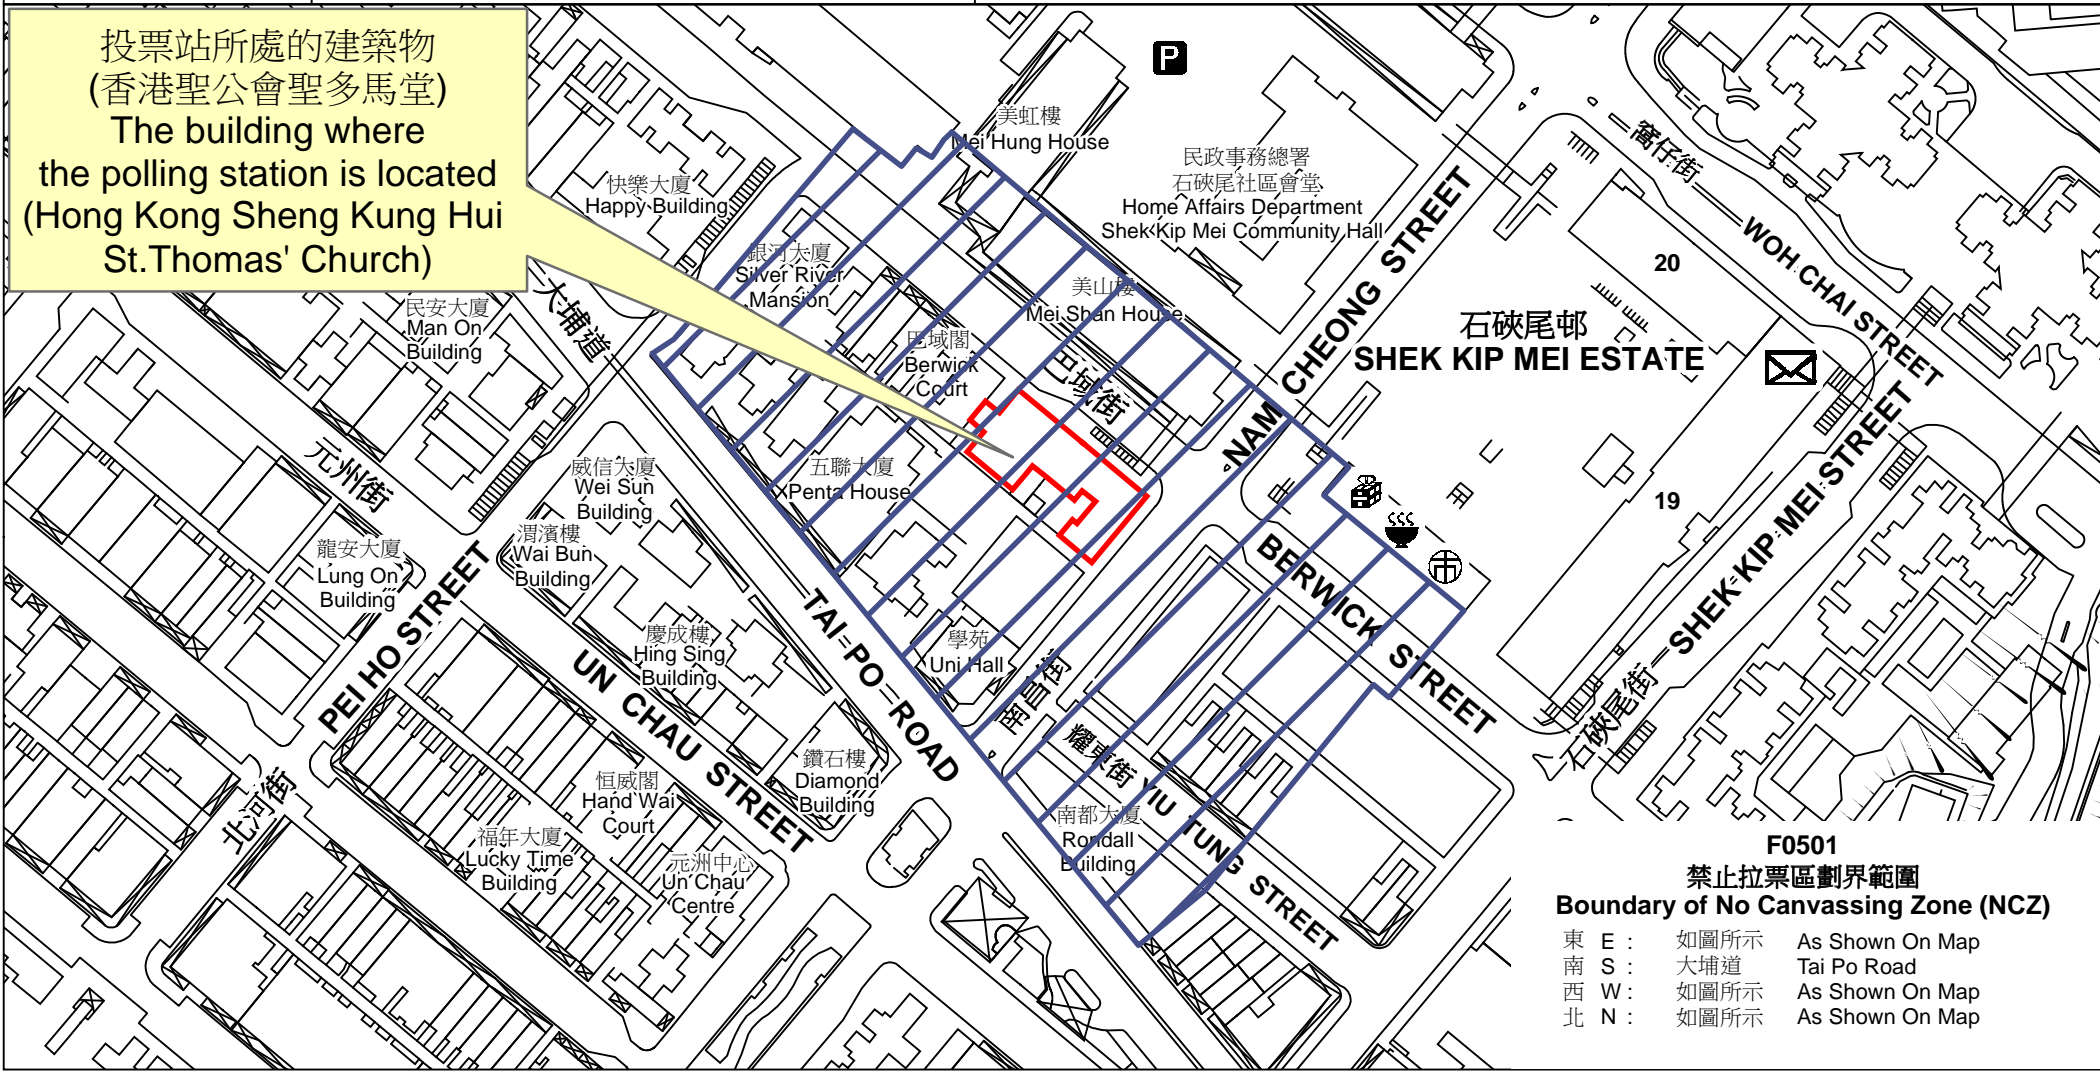

投票站位置圖和禁止拉票區 Polling Station - Location Plan & No Canvassing Zone

投票站編號 Polling Station Code	2021年立法會換屆選舉地方選區編號及名稱 Code & Name of Geographical Constituency for 2021 Legislative Council General Election	名稱及地址 Name & Address
<p><b>F0501</b></p>	<p><b>LC4</b> 九龍西 <b>KOWLOON WEST</b></p>	<p>香港聖公會聖多馬堂 九龍深水埗巴域街43號地下 <b>Hong Kong Sheng Kung Hui St.Thomas' Church</b> G/F, 43 Berwick Street, Sham Shui Po, Kowloon</p>

投票站所處的建築物  
(香港聖公會聖多馬堂)  
The building where  
the polling station is located  
(Hong Kong Sheng Kung Hui  
St.Thomas' Church)

**F0501**  
**禁止拉票區劃界範圍**  
**Boundary of No Canvassing Zone (NCZ)**

東 E :	如圖所示	As Shown On Map
南 S :	大埔道	Tai Po Road
西 W :	如圖所示	As Shown On Map
北 N :	如圖所示	As Shown On Map

 禁止拉票區  
No Canvassing Zone