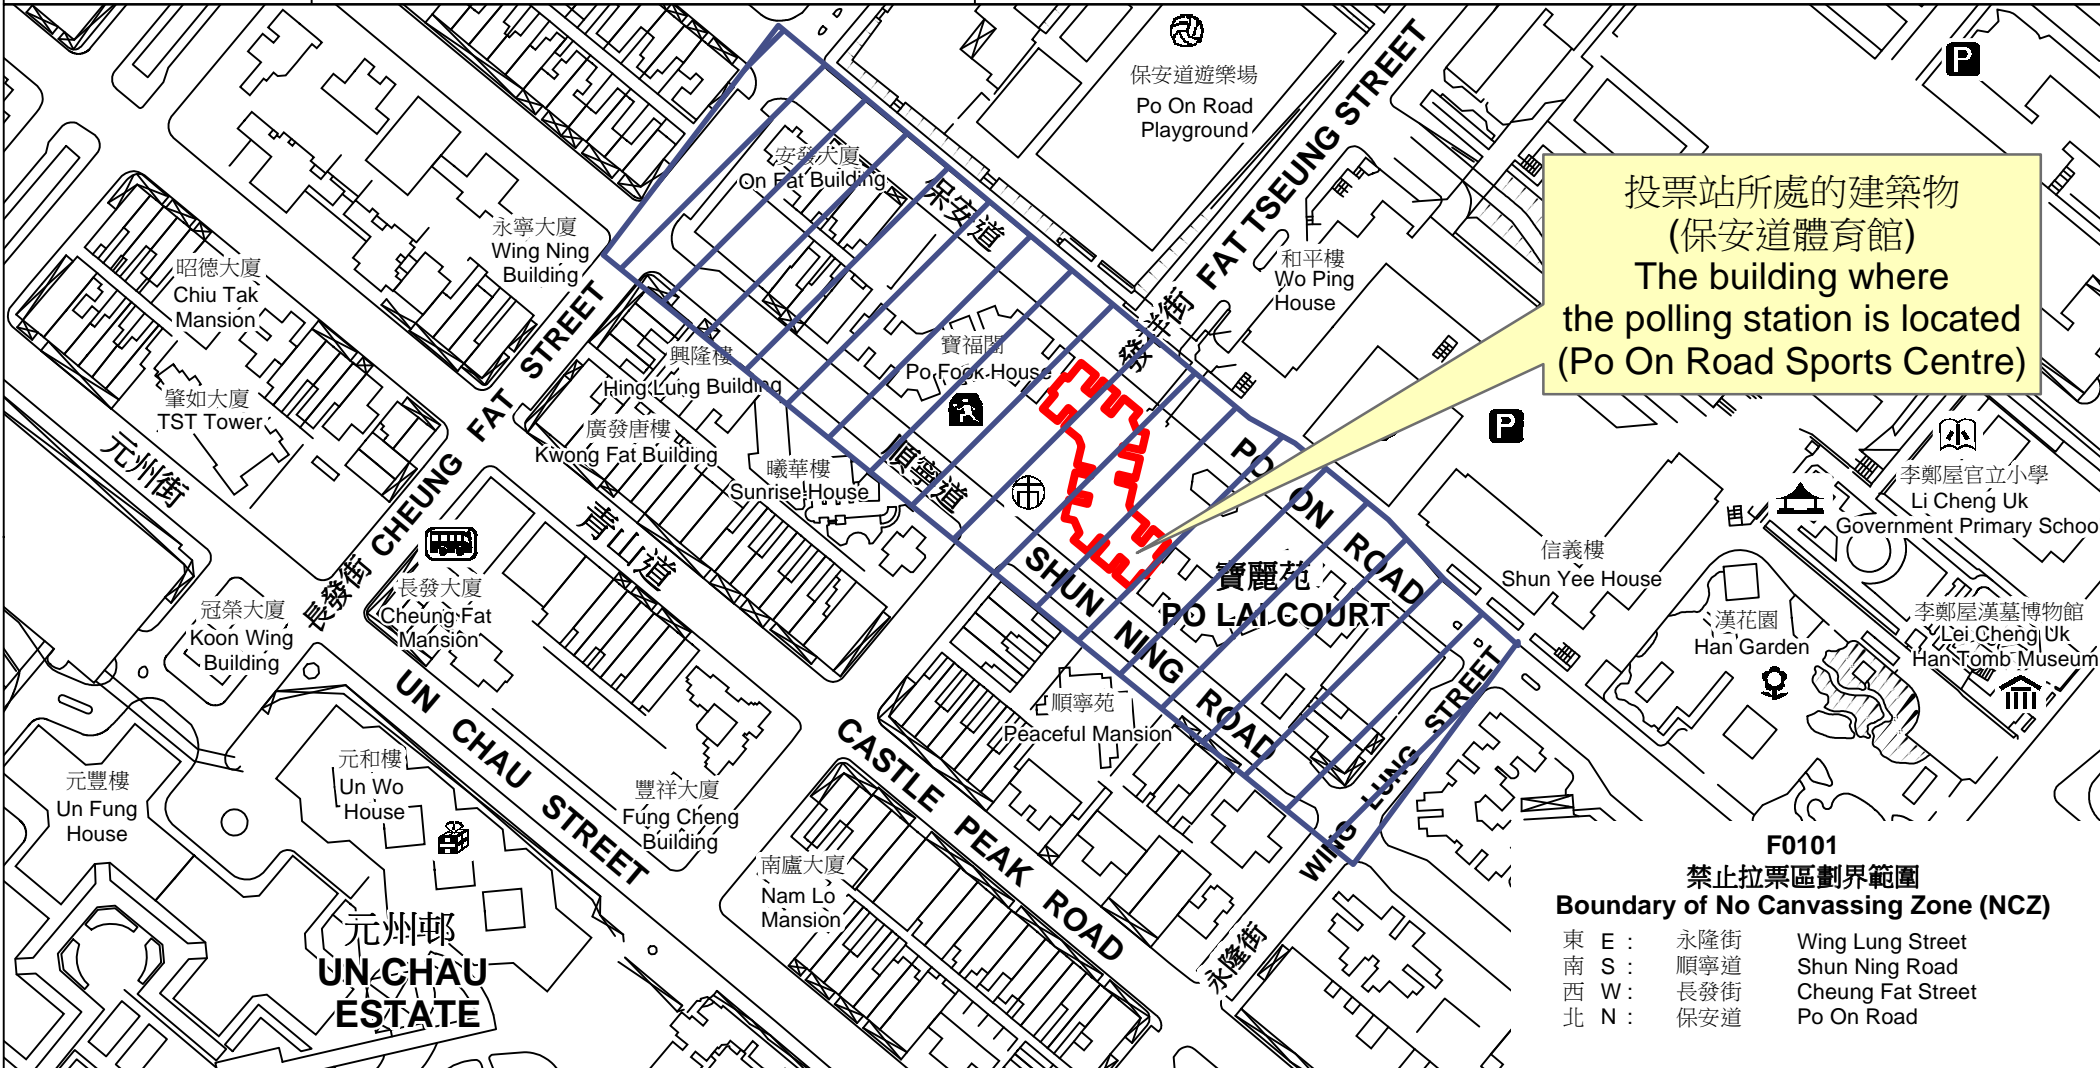

投票站位置圖和禁止拉票區 Polling Station - Location Plan & No Canvassing Zone

投票站編號 Polling Station Code	2021年立法會換屆選舉地方選區編號及名稱 Code & Name of Geographical Constituency for 2021 Legislative Council General Election	名稱及地址 Name & Address
<h2>F0101</h2>	<h3>LC4</h3> <h3>九龍西</h3> <h3>KOWLOON WEST</h3>	<p>保安道體育館 九龍深水埗保安道325-329號保安道市政大廈2樓 Po On Road Sports Centre 1/F, Po On Road Municipal Services Building, 325-329 Po On Road, Sham Shui Po, Kowloon</p>

禁止拉票區
No Canvassing Zone