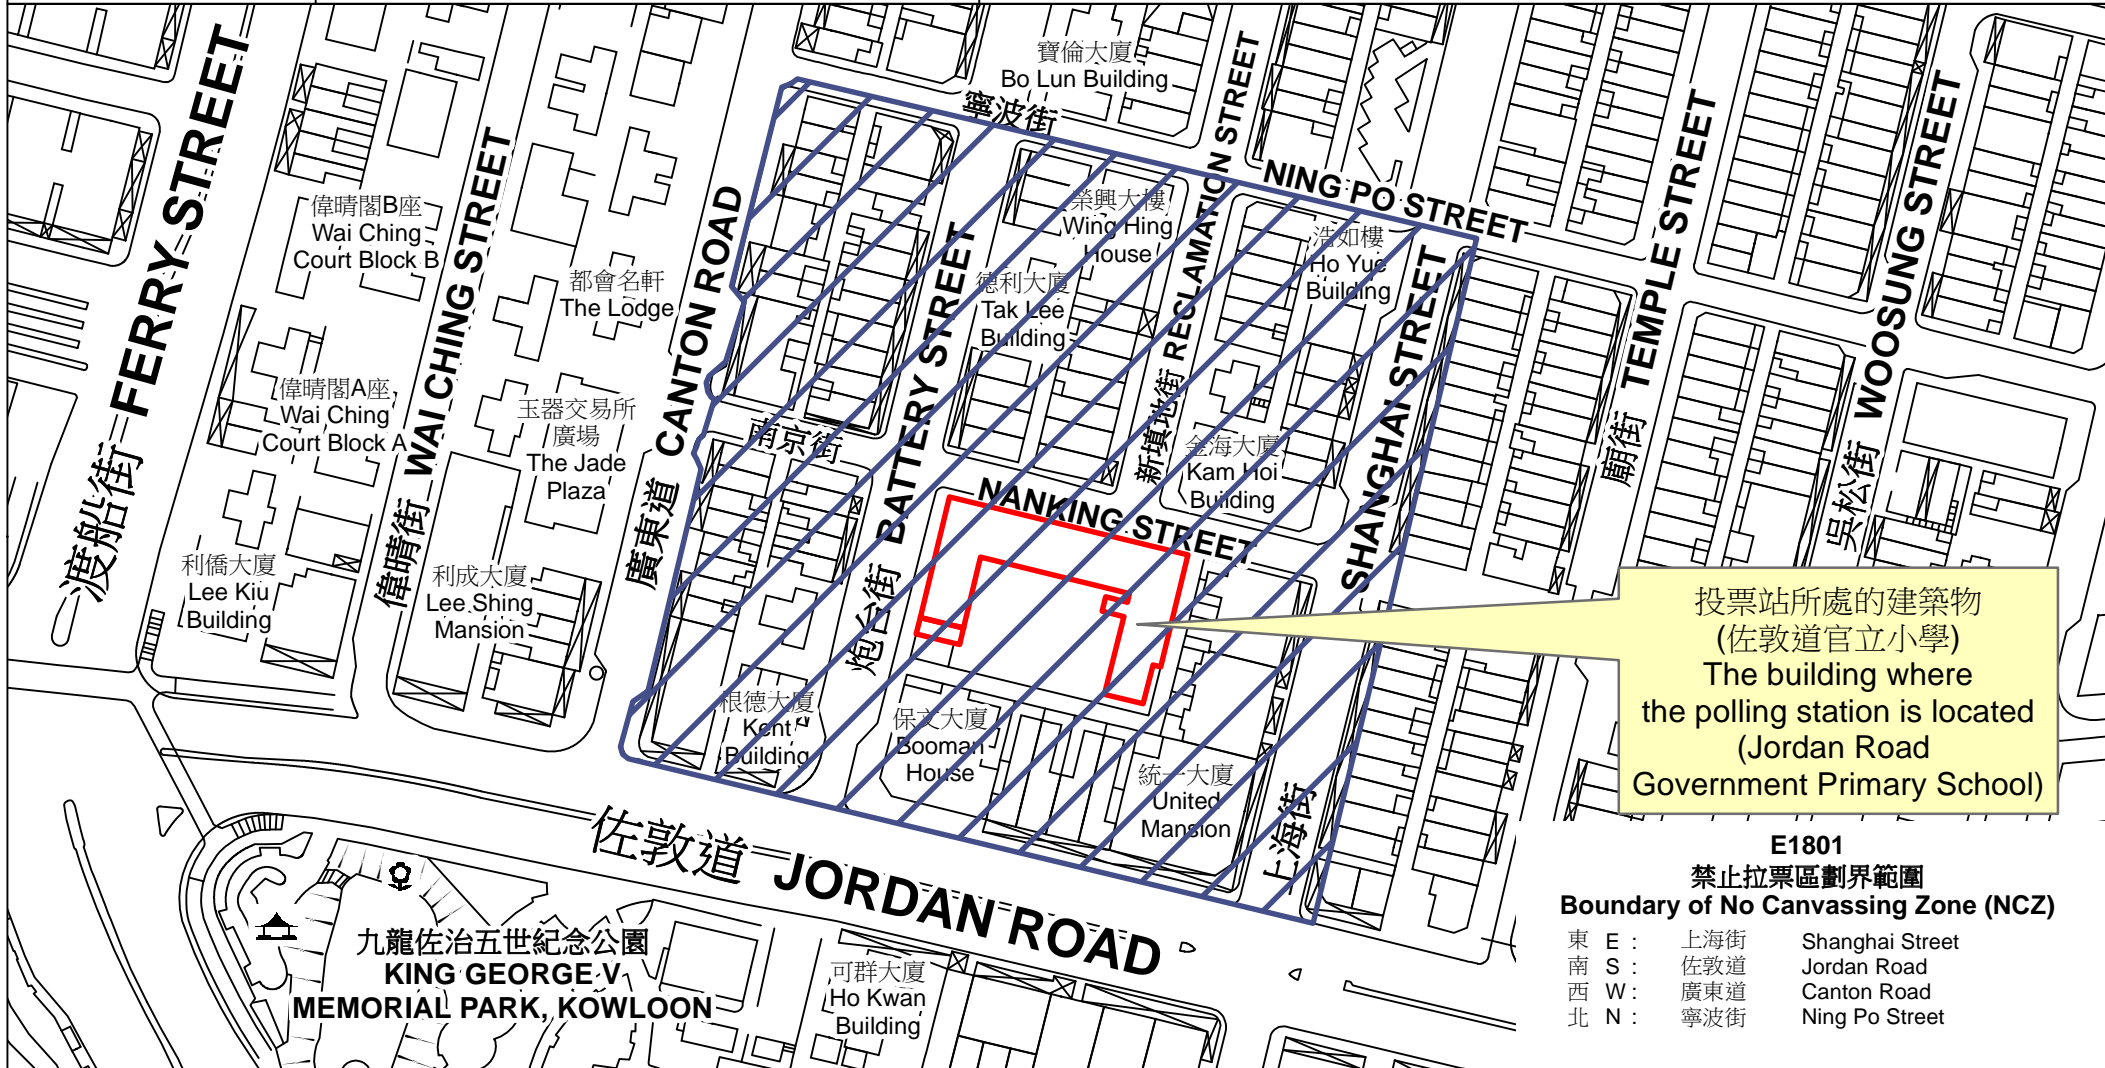

投票站位置圖和禁止拉票區 Polling Station - Location Plan & No Canvassing Zone

投票站編號 Polling Station Code	2021年立法會換屆選舉地方選區編號及名稱 Code & Name of Geographical Constituency for 2021 Legislative Council General Election	名稱及地址 Name & Address
<b>E1801</b>	<b>LC4</b> 九龍西 <b>KOWLOON WEST</b>	佐敦道官立小學 九龍油麻地南京街1號B地下 Jordan Road Government Primary School G/F, 1B Nanking Street, Yau Ma Tei, Kowloon

投票站所處的建築物  
(佐敦道官立小學)  
The building where  
the polling station is located  
(Jordan Road  
Government Primary School)

**E1801**  
**禁止拉票區劃界範圍**  
**Boundary of No Canvassing Zone (NCZ)**

- |       |     |                 |
|-------|-----|-----------------|
| 東 E : | 上海街 | Shanghai Street |
| 南 S : | 佐敦道 | Jordan Road     |
| 西 W : | 廣東道 | Canton Road     |
| 北 N : | 寧波街 | Ning Po Street  |

 禁止拉票區  
No Canvassing Zone