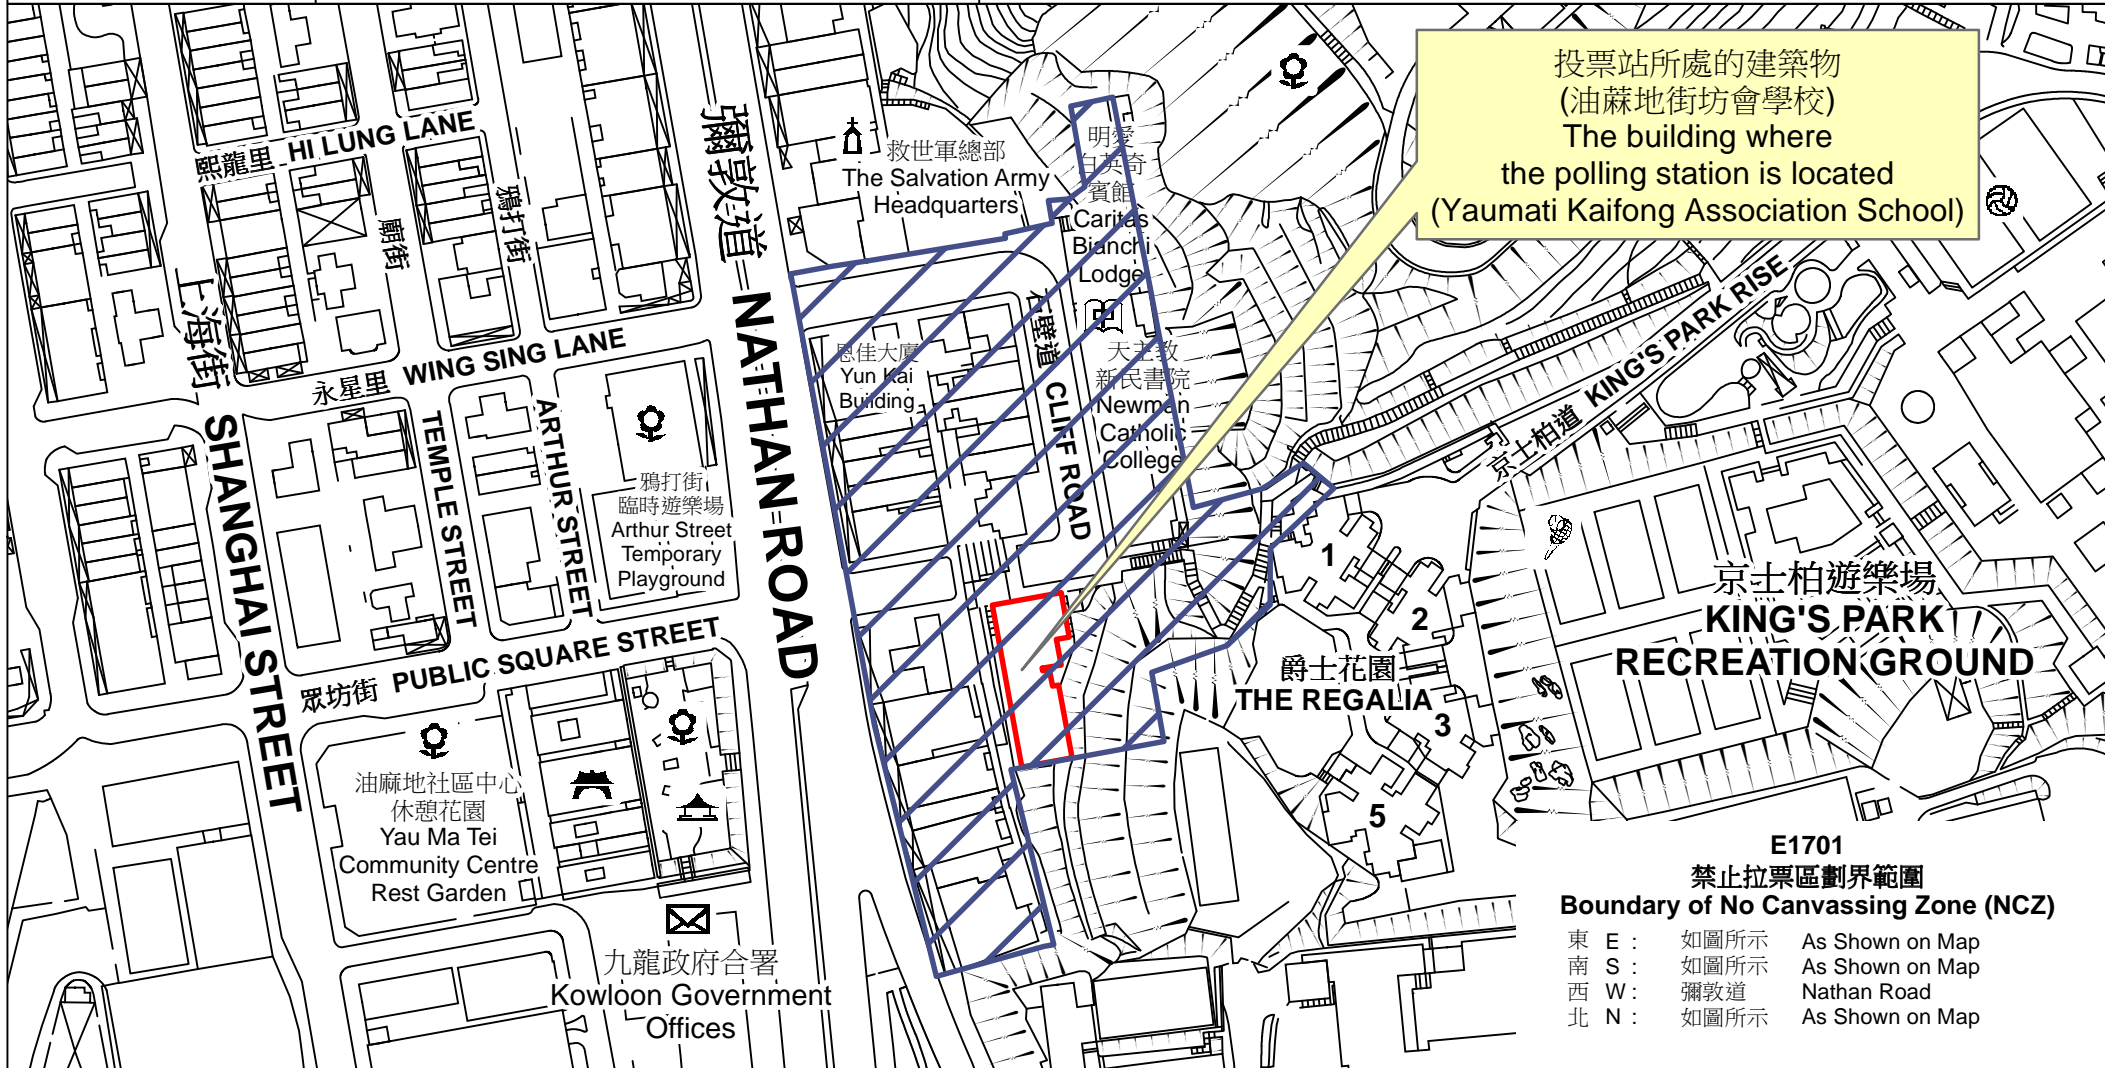

投票站位置圖和禁止拉票區 Polling Station - Location Plan & No Canvassing Zone

<p>投票站編號 Polling Station Code</p> <p>E1701</p>	<p>2021年立法會換屆選舉地方選區編號及名稱 Code & Name of Geographical Constituency for 2021 Legislative Council General Election</p> <p>LC4 九龍西 KOWLOON WEST</p>	<p>名稱及地址 Name & Address</p> <p>油蔴地街坊會學校 九龍油蔴地眾坊街80號1樓 Yaumati Kaifong Association School 1/F, 80 Public Square Street, Yau Ma Tei, Kowloon</p>
---	--	--

投票站所處的建築物
(油蔴地街坊會學校)
The building where
the polling station is located
(Yaumati Kaifong Association School)

E1701
禁止拉票區劃界範圍
Boundary of No Canvassing Zone (NCZ)

東 E :	如圖所示	As Shown on Map
南 S :	如圖所示	As Shown on Map
西 W :	彌敦道	Nathan Road
北 N :	如圖所示	As Shown on Map

 禁止拉票區
No Canvassing Zone