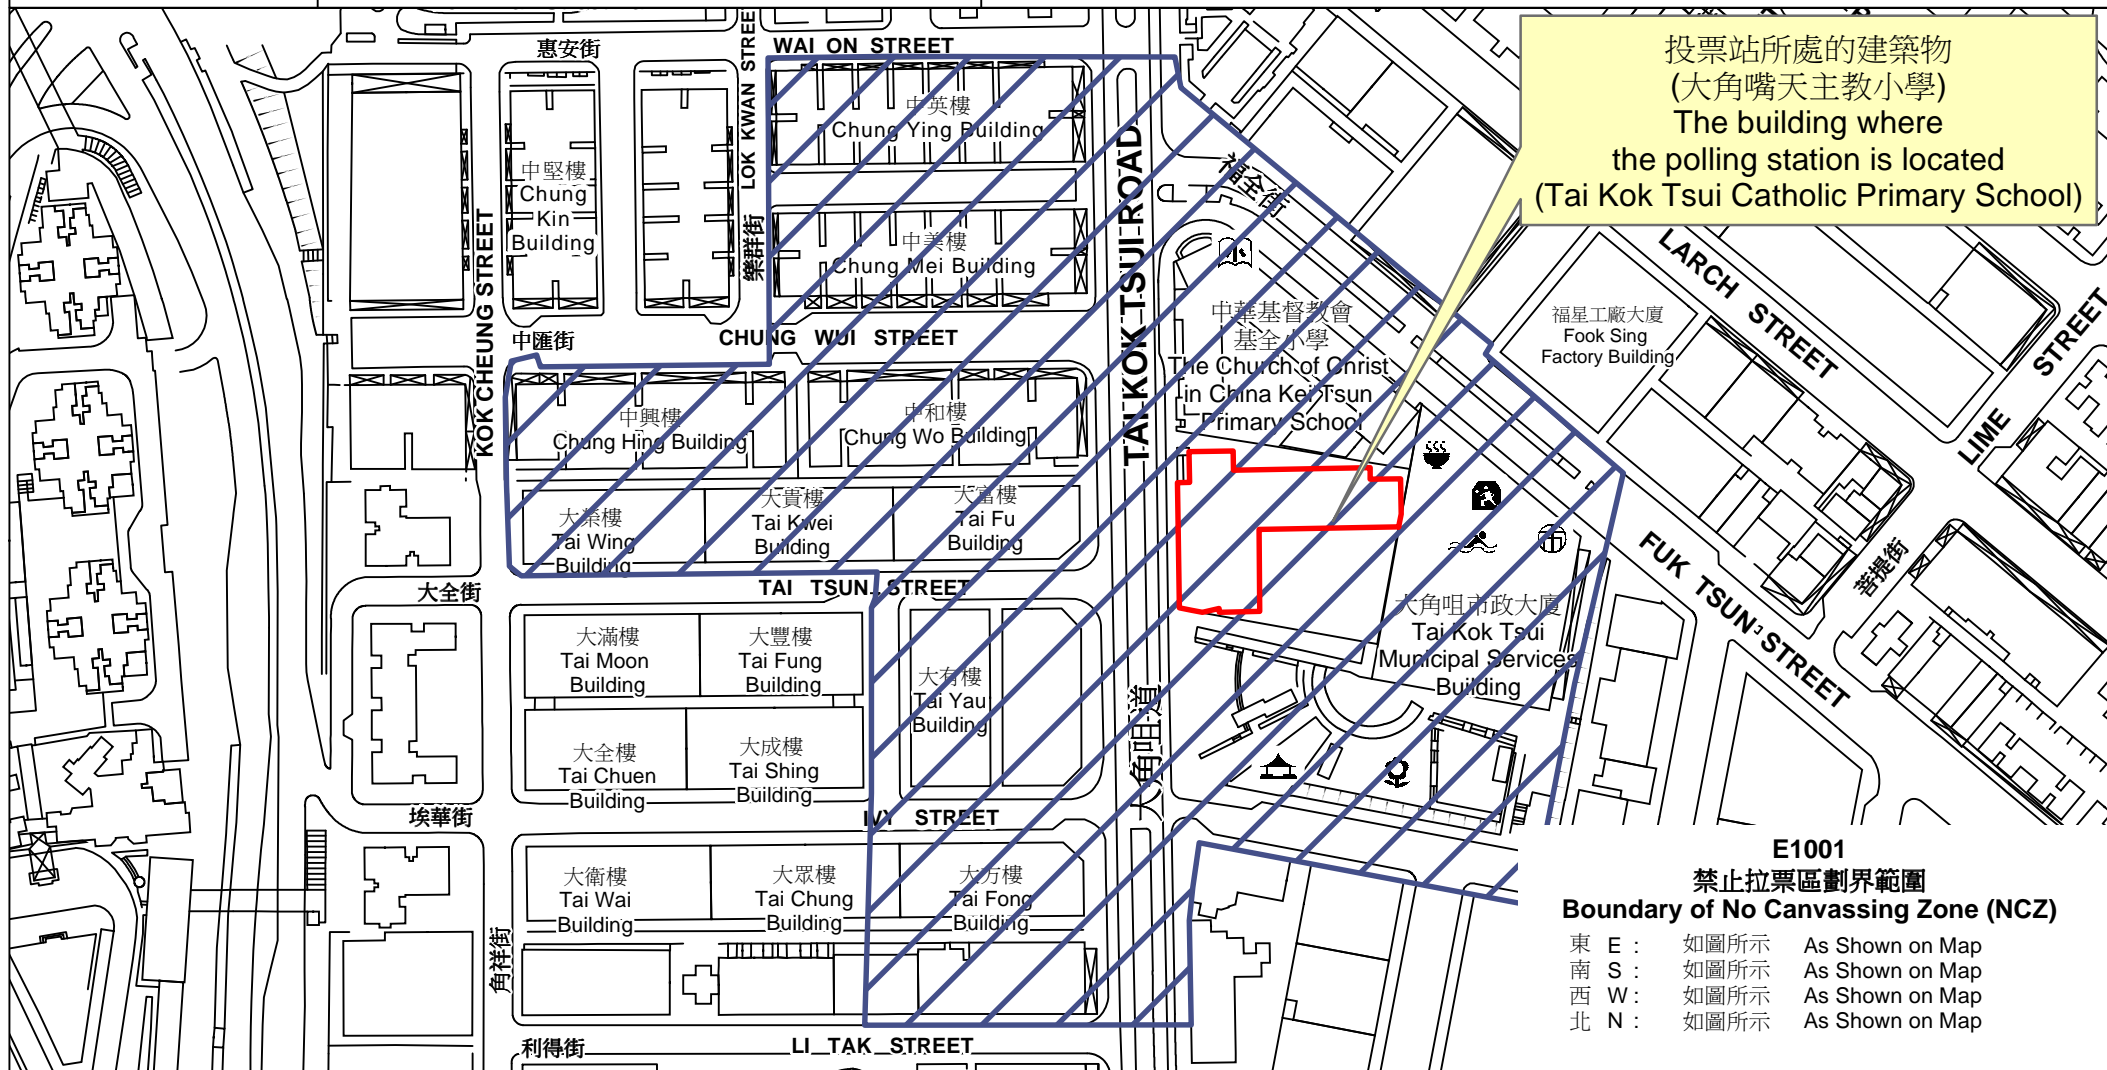

投票站位置圖和禁止拉票區 Polling Station - Location Plan & No Canvassing Zone

投票站編號 Polling Station Code E1001	2021年立法會換屆選舉地方選區編號及名稱 Code & Name of Geographical Constituency for 2021 Legislative Council General Election LC4 九龍西 KOWLOON WEST	名稱及地址 Name & Address 大角嘴天主教小學 九龍大角嘴道148號地下 Tai Kok Tsui Catholic Primary School G/F, 148 Tai Kok Tsui Road, Kowloon
---	---	---

**E1001
 禁止拉票區劃界範圍
 Boundary of No Canvassing Zone (NCZ)**

東 E :	如圖所示	As Shown on Map
南 S :	如圖所示	As Shown on Map
西 W :	如圖所示	As Shown on Map
北 N :	如圖所示	As Shown on Map

 禁止拉票區
 No Canvassing Zone