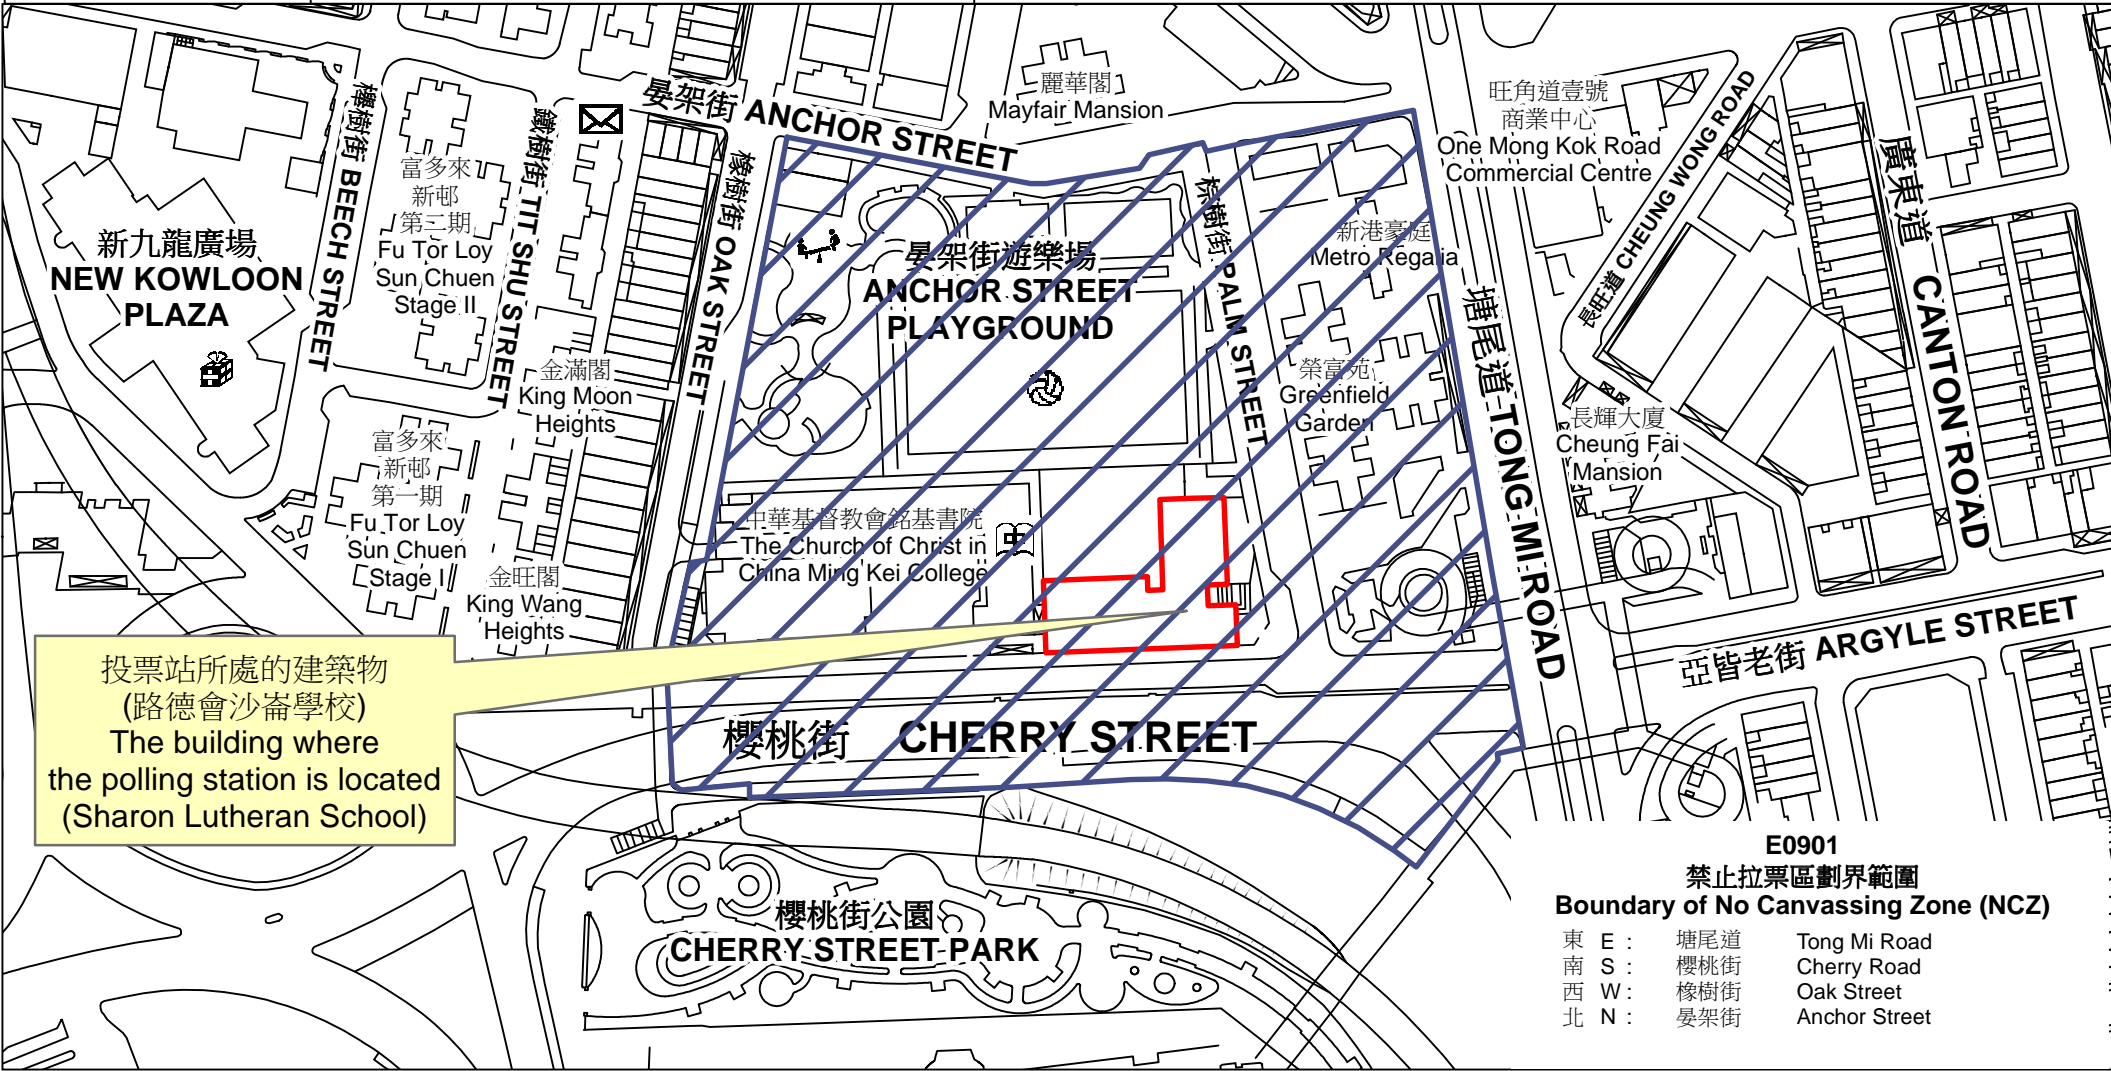

投票站位置圖和禁止拉票區 Polling Station - Location Plan & No Canvassing Zone

| 投票站編號 Polling Station Code | 2021年立法會換屆選舉地方選區編號及名稱 Code & Name of Geographical Constituency for 2021 Legislative Council General Election | 名稱及地址 Name & Address |
|-------------------------------|--|---|
| E0901 | LC4 九龍西 KOWLOON WEST | 路德會沙崙學校 九龍大角咀櫻桃街18號地下 Sharon Lutheran School G/F, 18 Cherry Street, Tai Kok Tsui, Kowloon |

投票站所處的建築物
(路德會沙崙學校)
The building where
the polling station is located
(Sharon Lutheran School)

E0901
禁止拉票區劃界範圍
Boundary of No Canvassing Zone (NCZ)

| | | |
|-------|-----|---------------|
| 東 E : | 塘尾道 | Tong Mi Road |
| 南 S : | 櫻桃街 | Cherry Road |
| 西 W : | 橡樹街 | Oak Street |
| 北 N : | 晏架街 | Anchor Street |

 禁止拉票區
No Canvassing Zone