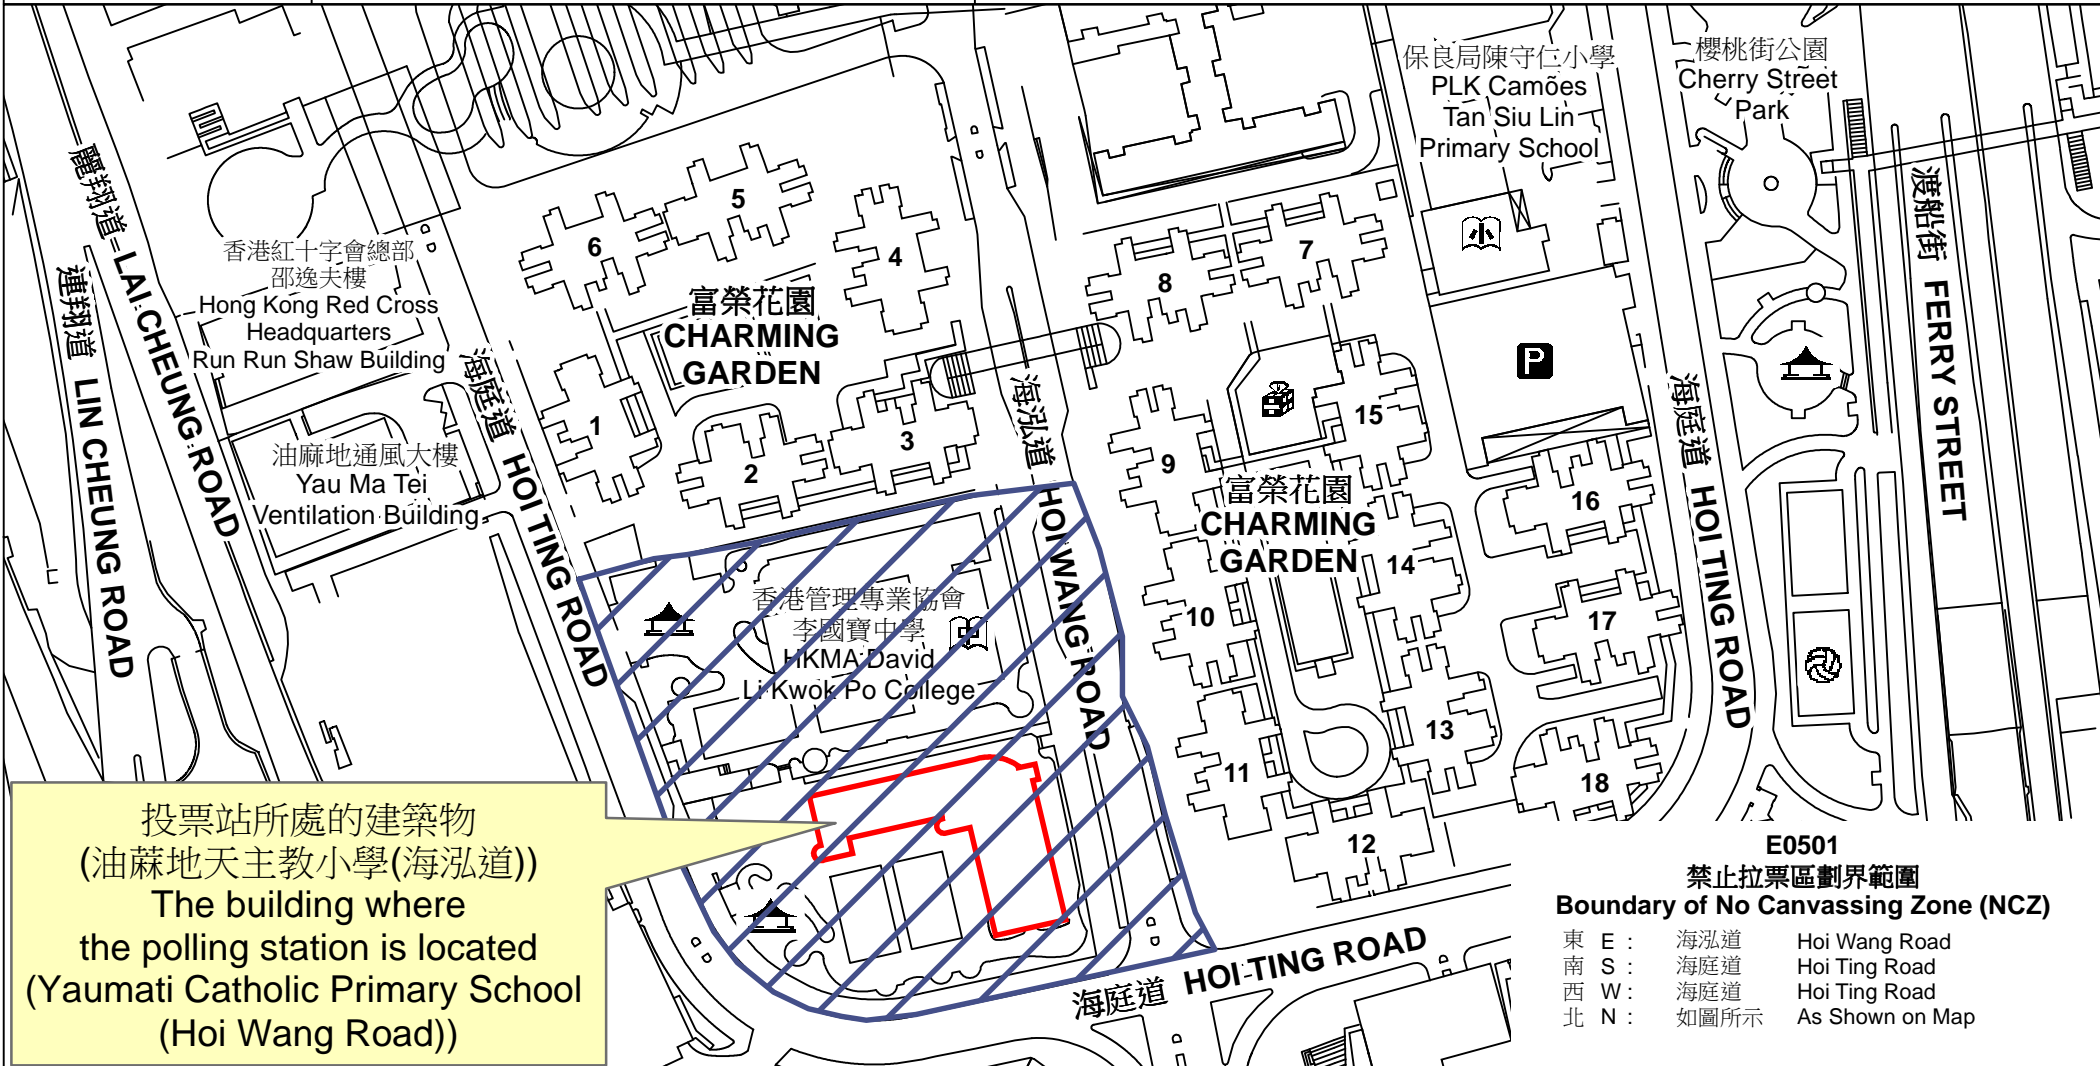

# 投票站位置圖和禁止拉票區 Polling Station - Location Plan & No Canvassing Zone

投票站編號 Polling Station Code  <b>E0501</b>	2021年立法會換屆選舉地方選區編號及名稱 Code & Name of Geographical Constituency for 2021 Legislative Council General Election  <b>LC4                      九龍西                      KOWLOON WEST</b>	名稱及地址 Name & Address  油蔴地天主教小學(海泓道) 九龍油蔴地海泓道10號地下 <b>Yaumati Catholic Primary School (Hoi Wang Road)                      G/F, 10 Hoi Wang Road, Yau Ma Tei, Kowloon</b>
---	---	---

投票站所處的建築物  
 (油蔴地天主教小學(海泓道))  
 The building where  
 the polling station is located  
 (Yaumati Catholic Primary School  
 (Hoi Wang Road))

**E0501  
 禁止拉票區劃界範圍  
 Boundary of No Canvassing Zone (NCZ)**

東 E :	海泓道	Hoi Wang Road
南 S :	海庭道	Hoi Ting Road
西 W :	海庭道	Hoi Ting Road
北 N :	如圖所示	As Shown on Map

 禁止拉票區  
 No Canvassing Zone