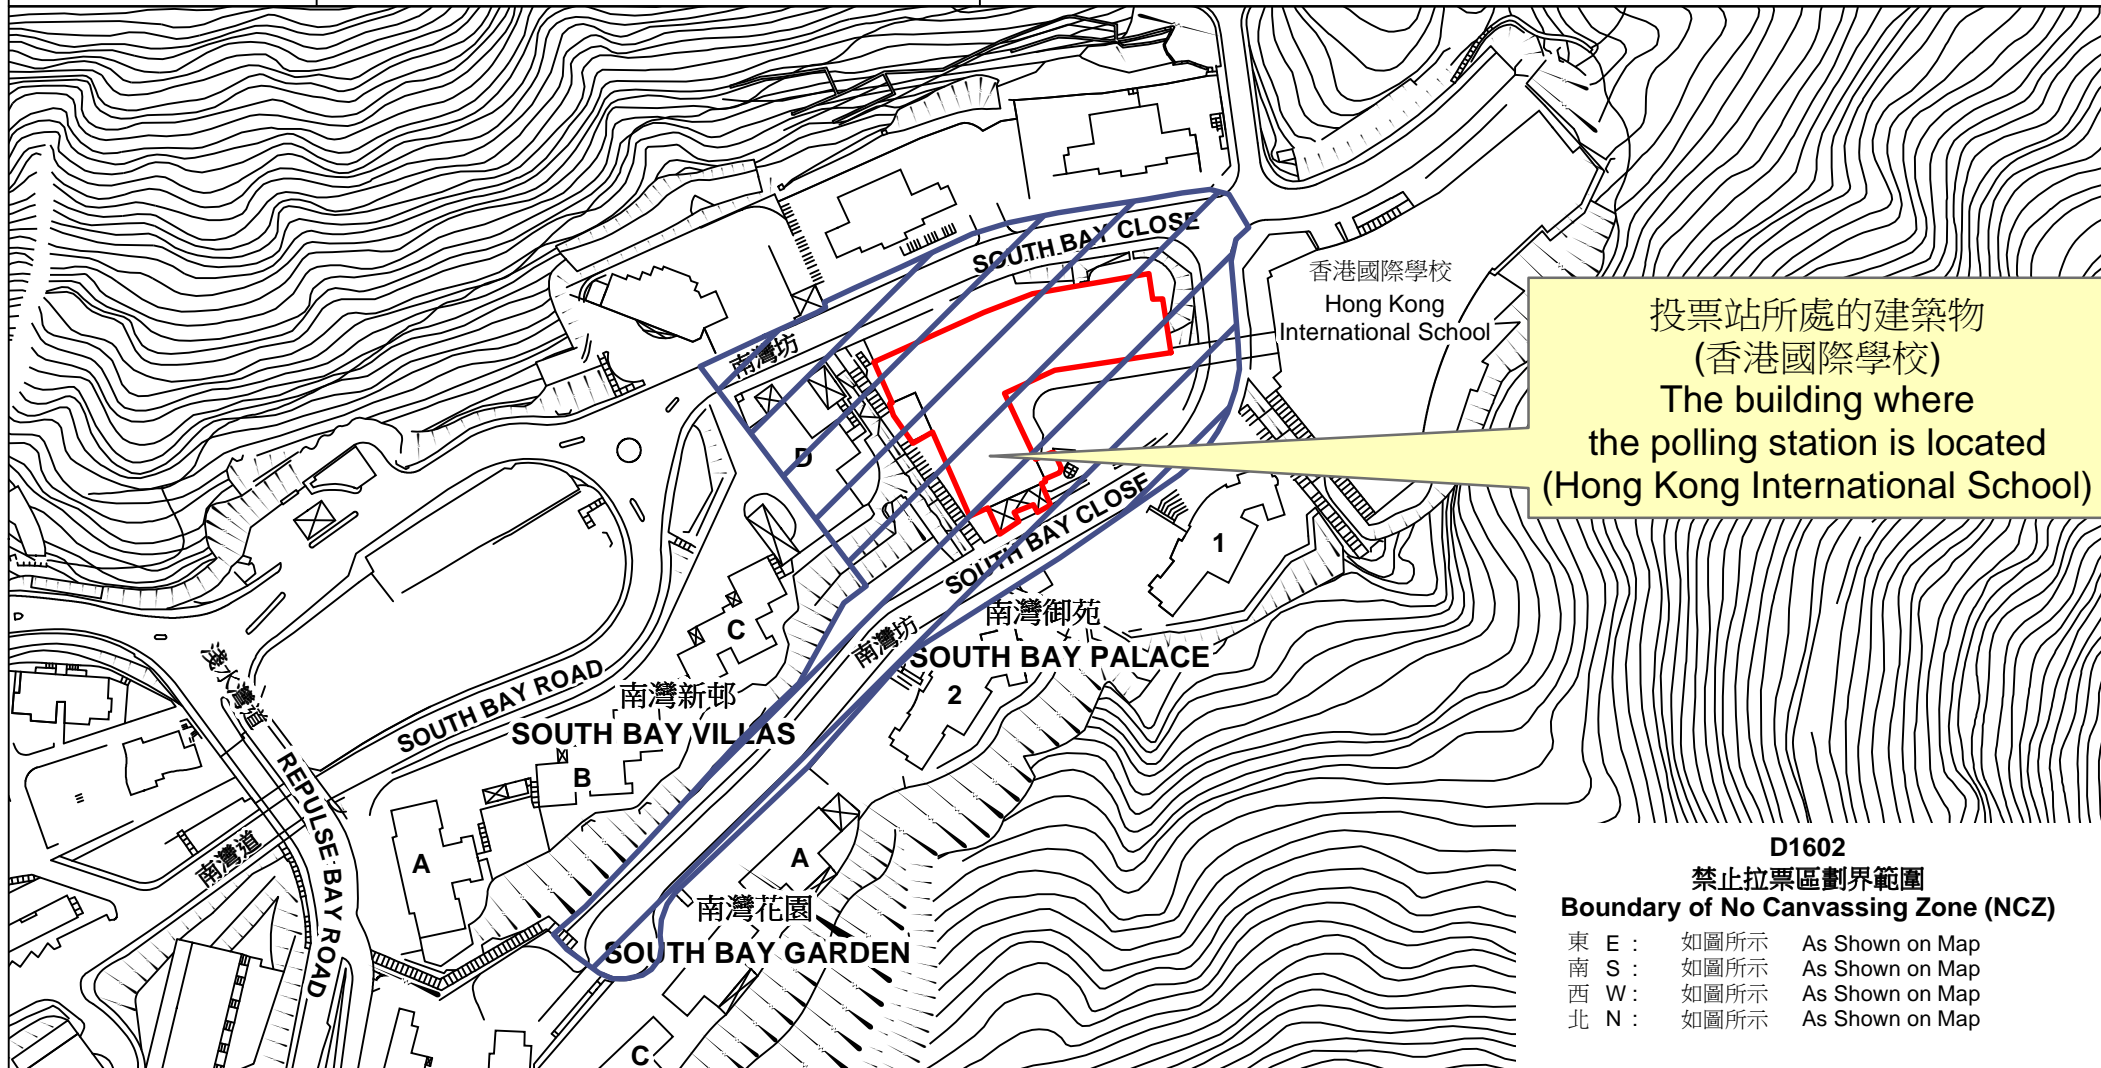

# 投票站位置圖和禁止拉票區 Polling Station - Location Plan & No Canvassing Zone

| 投票站編號<br>Polling Station Code | 2021年立法會換屆選舉地方選區編號及名稱<br>Code & Name of Geographical Constituency<br>for 2021 Legislative Council General Election | 名稱及地址<br>Name & Address                                                                                                |
|-------------------------------|--------------------------------------------------------------------------------------------------------------------|------------------------------------------------------------------------------------------------------------------------|
| <b>D1602</b>                  | <b>LC2</b><br>香港島西<br><b>HONG KONG ISLAND WEST</b>                                                                 | 香港國際學校<br>香港淺水灣南灣坊6號1樓體育館<br>Hong Kong International School<br>UPS Gym, 1/F, 6 South Bay Close, Repulse Bay, Hong Kong |

投票站所處的建築物  
(香港國際學校)  
The building where  
the polling station is located  
(Hong Kong International School)

**D1602**  
**禁止拉票區劃界範圍**  
**Boundary of No Canvassing Zone (NCZ)**  
 東 E : 如圖所示 As Shown on Map  
 南 S : 如圖所示 As Shown on Map  
 西 W : 如圖所示 As Shown on Map  
 北 N : 如圖所示 As Shown on Map

 禁止拉票區  
No Canvassing Zone