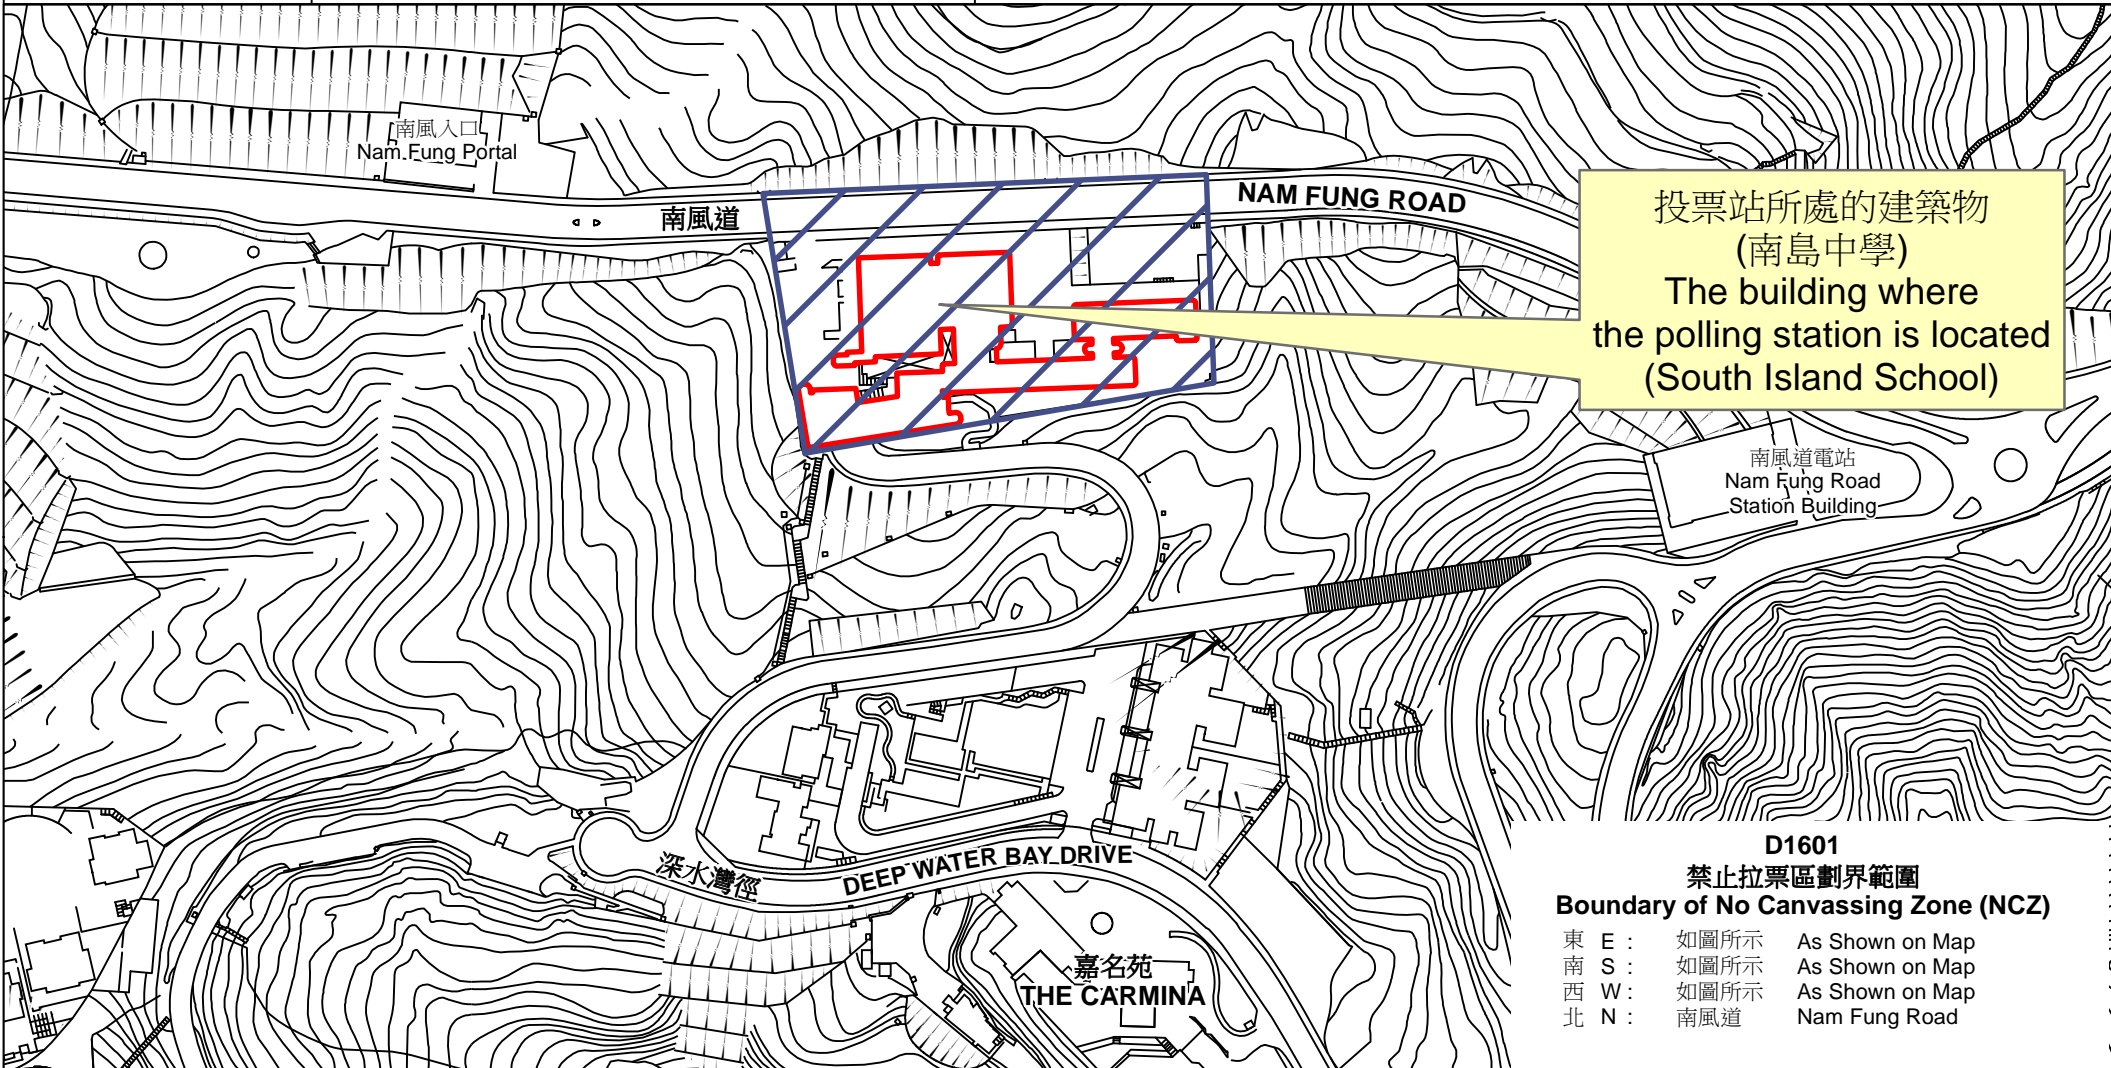

投票站位置圖和禁止拉票區 Polling Station - Location Plan & No Canvassing Zone

<p>投票站編號 Polling Station Code</p> <p><b>D1601</b></p>	<p>2021年立法會換屆選舉地方選區編號及名稱 Code &amp; Name of Geographical Constituency for 2021 Legislative Council General Election</p> <p><b>LC2</b> 香港島西 <b>HONG KONG ISLAND WEST</b></p>	<p>名稱及地址 Name &amp; Address</p> <p>南島中學 香港香港仔南風道50號地下 <b>South Island School</b> G/F, 50 Nam Fung Road, Aberdeen, Hong Kong</p>
---	---	---

投票站所處的建築物  
(南島中學)  
The building where  
the polling station is located  
(South Island School)

**D1601**  
**禁止拉票區劃界範圍**  
**Boundary of No Canvassing Zone (NCZ)**

東 E :	如圖所示	As Shown on Map
南 S :	如圖所示	As Shown on Map
西 W :	如圖所示	As Shown on Map
北 N :	南風道	Nam Fung Road

 禁止拉票區  
No Canvassing Zone