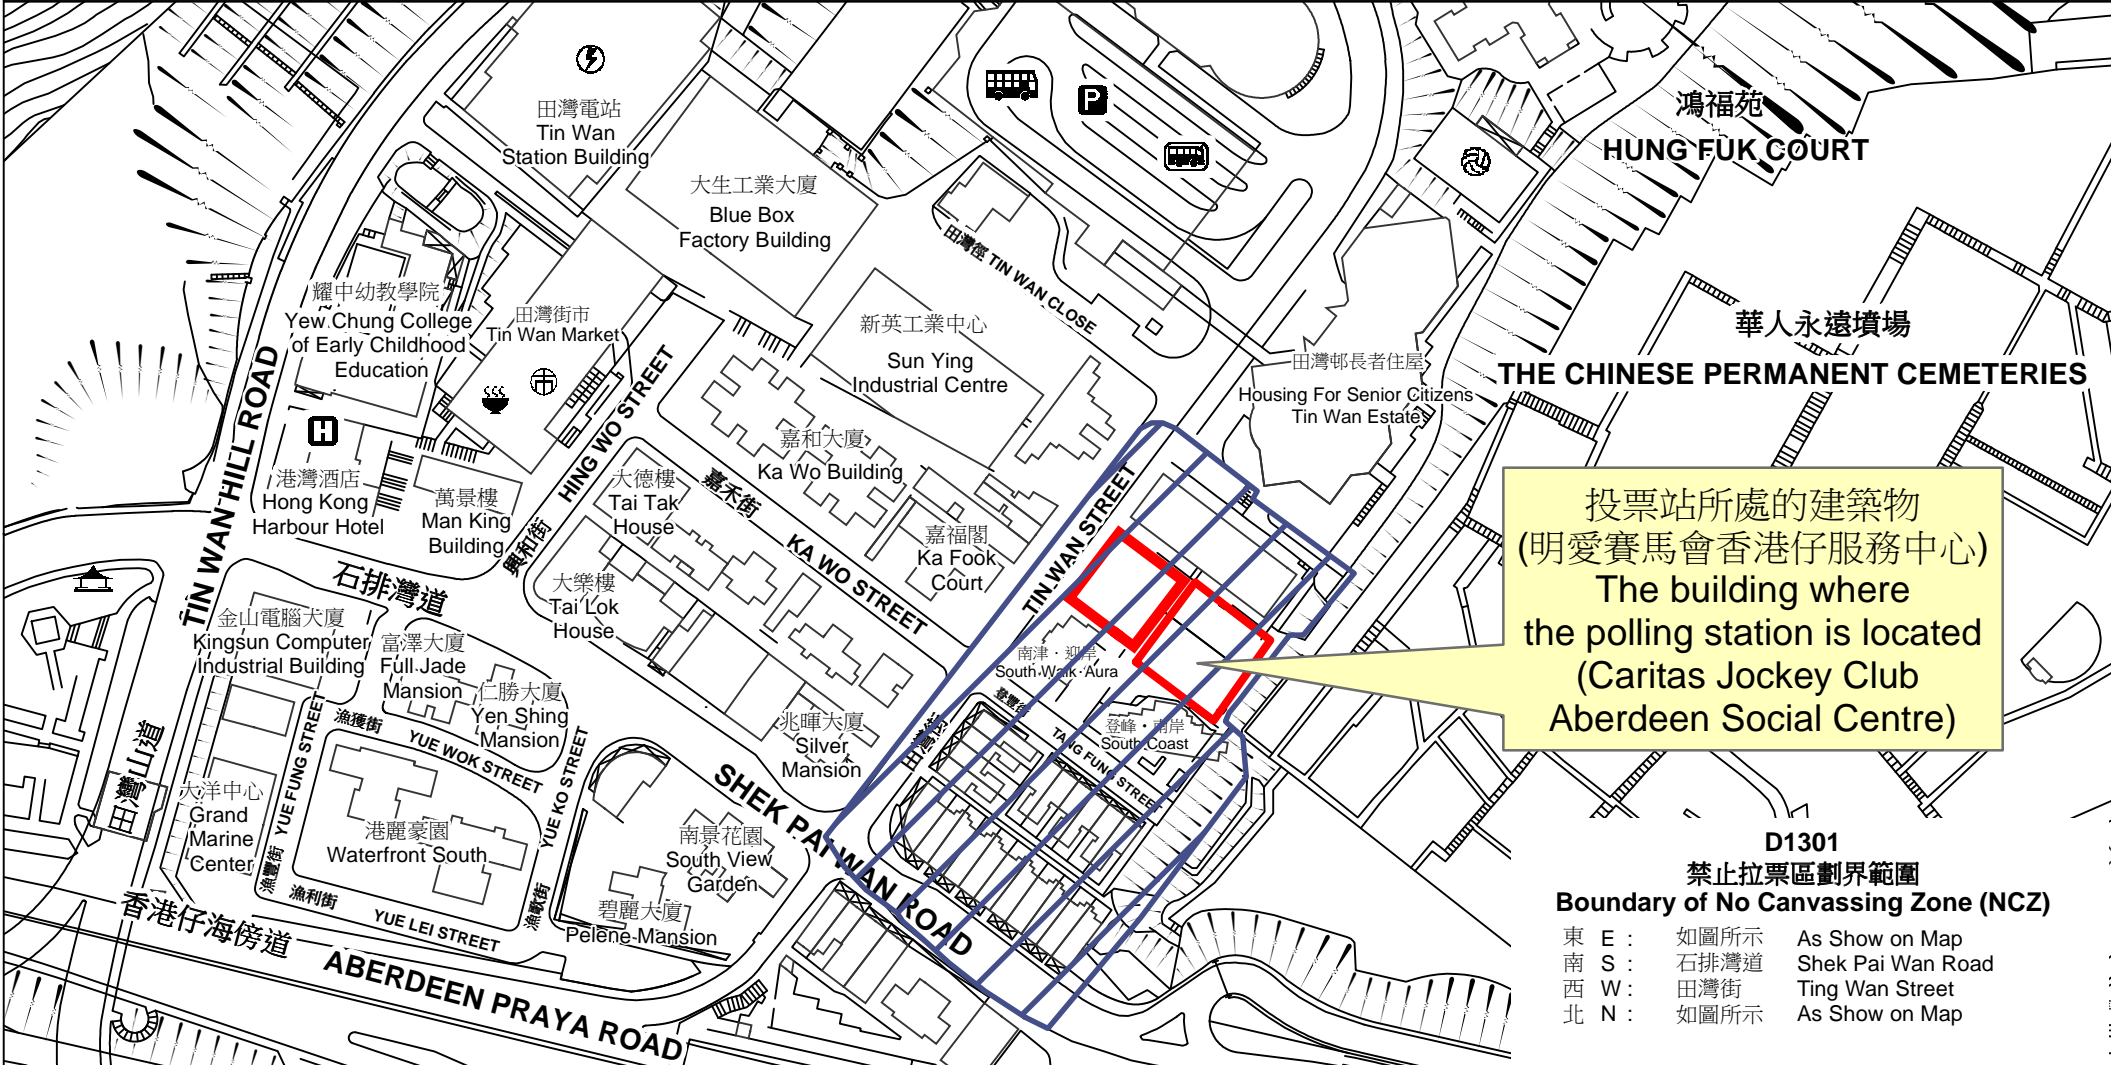

投票站位置圖和禁止拉票區 Polling Station - Location Plan & No Canvassing Zone

投票站編號 Polling Station Code D1301	2021年立法會換屆選舉地方選區編號及名稱 Code & Name of Geographical Constituency for 2021 Legislative Council General Election LC2 香港島西 HONG KONG ISLAND WEST	名稱及地址 Name & Address 明愛賽馬會香港仔服務中心 香港香港仔田灣街20號2樓 Caritas Jockey Club Aberdeen Social Centre 2/F, 20 Tin Wan Street, Aberdeen, Hong Kong
---	---	--

投票站所處的建築物
 (明愛賽馬會香港仔服務中心)
 The building where
 the polling station is located
 (Caritas Jockey Club
 Aberdeen Social Centre)

D1301
禁止拉票區劃界範圍
Boundary of No Canvassing Zone (NCZ)

- | | | |
|-------|------|-------------------|
| 東 E : | 如圖所示 | As Show on Map |
| 南 S : | 石排灣道 | Shek Pai Wan Road |
| 西 W : | 田灣街 | Ting Wan Street |
| 北 N : | 如圖所示 | As Show on Map |

 禁止拉票區
 No Canvassing Zone