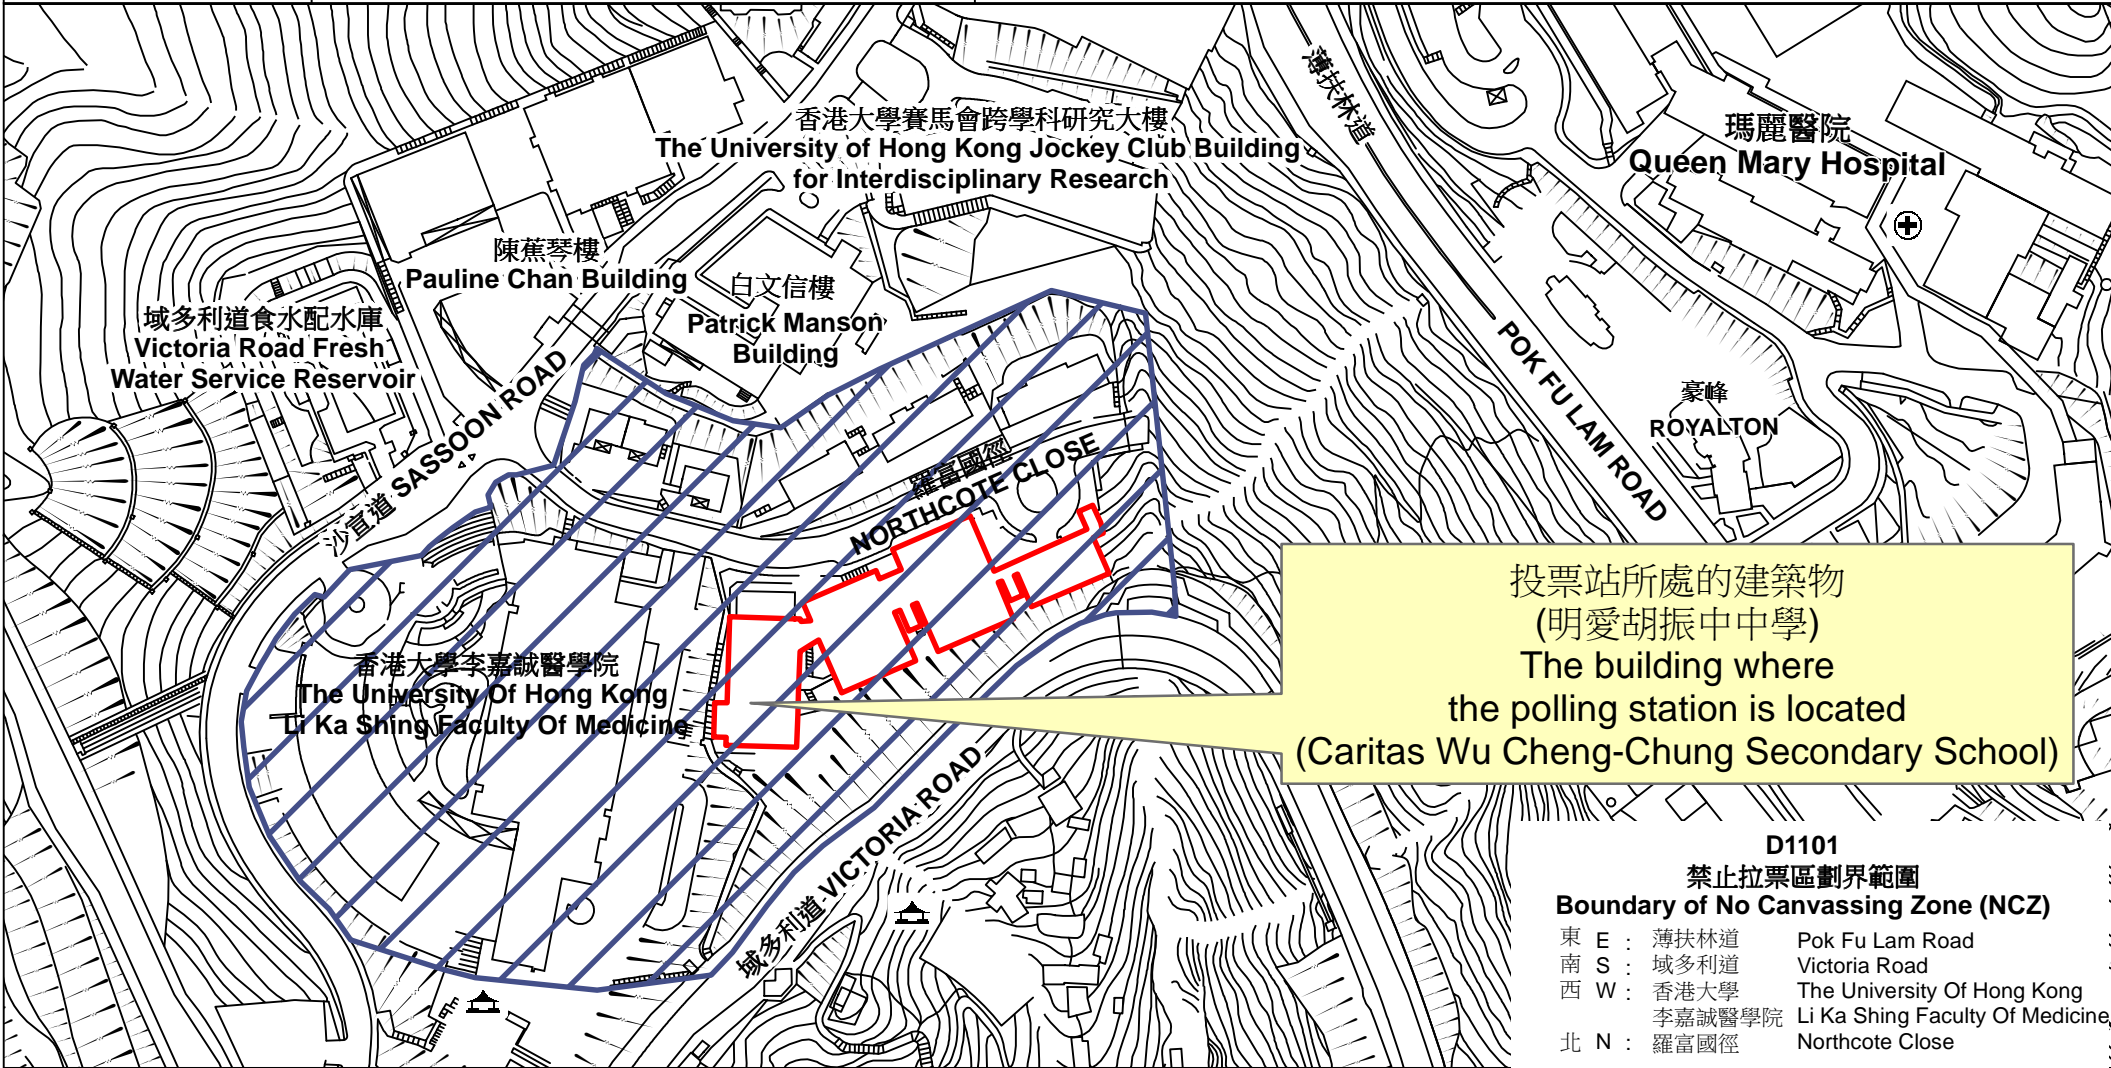

投票站位置圖和禁止拉票區 Polling Station - Location Plan & No Canvassing Zone

<p>投票站編號 Polling Station Code</p> <p>D1101</p>	<p>2021年立法會換屆選舉地方選區編號及名稱 Code & Name of Geographical Constituency for 2021 Legislative Council General Election</p> <p>LC2 香港島西 HONG KONG ISLAND WEST</p>	<p>名稱及地址 Name & Address</p> <p>明愛胡振中中學 香港薄扶林羅富國徑8號地下 Caritas Wu Cheng-Chung Secondary School G/F, 8 Northcote Close, Pokfulam, Hong Kong</p>
-----------------------------------------------------------	-----------------------------------------------------------------------------------------------------------------------------------------------------------------------------------------	-------------------------------------------------------------------------------------------------------------------------------------------------------------------------

投票站所處的建築物
(明愛胡振中中學)
The building where
the polling station is located
(Caritas Wu Cheng-Chung Secondary School)

- D1101**
禁止拉票區劃界範圍
Boundary of No Canvassing Zone (NCZ)
- | | | |
|-------|--------|---------------------------------|
| 東 E : | 薄扶林道 | Pok Fu Lam Road |
| 南 S : | 域多利道 | Victoria Road |
| 西 W : | 香港大學 | The University Of Hong Kong |
| | 李嘉誠醫學院 | Li Ka Shing Faculty Of Medicine |
| 北 N : | 羅富國徑 | Northcote Close |

 禁止拉票區
No Canvassing Zone