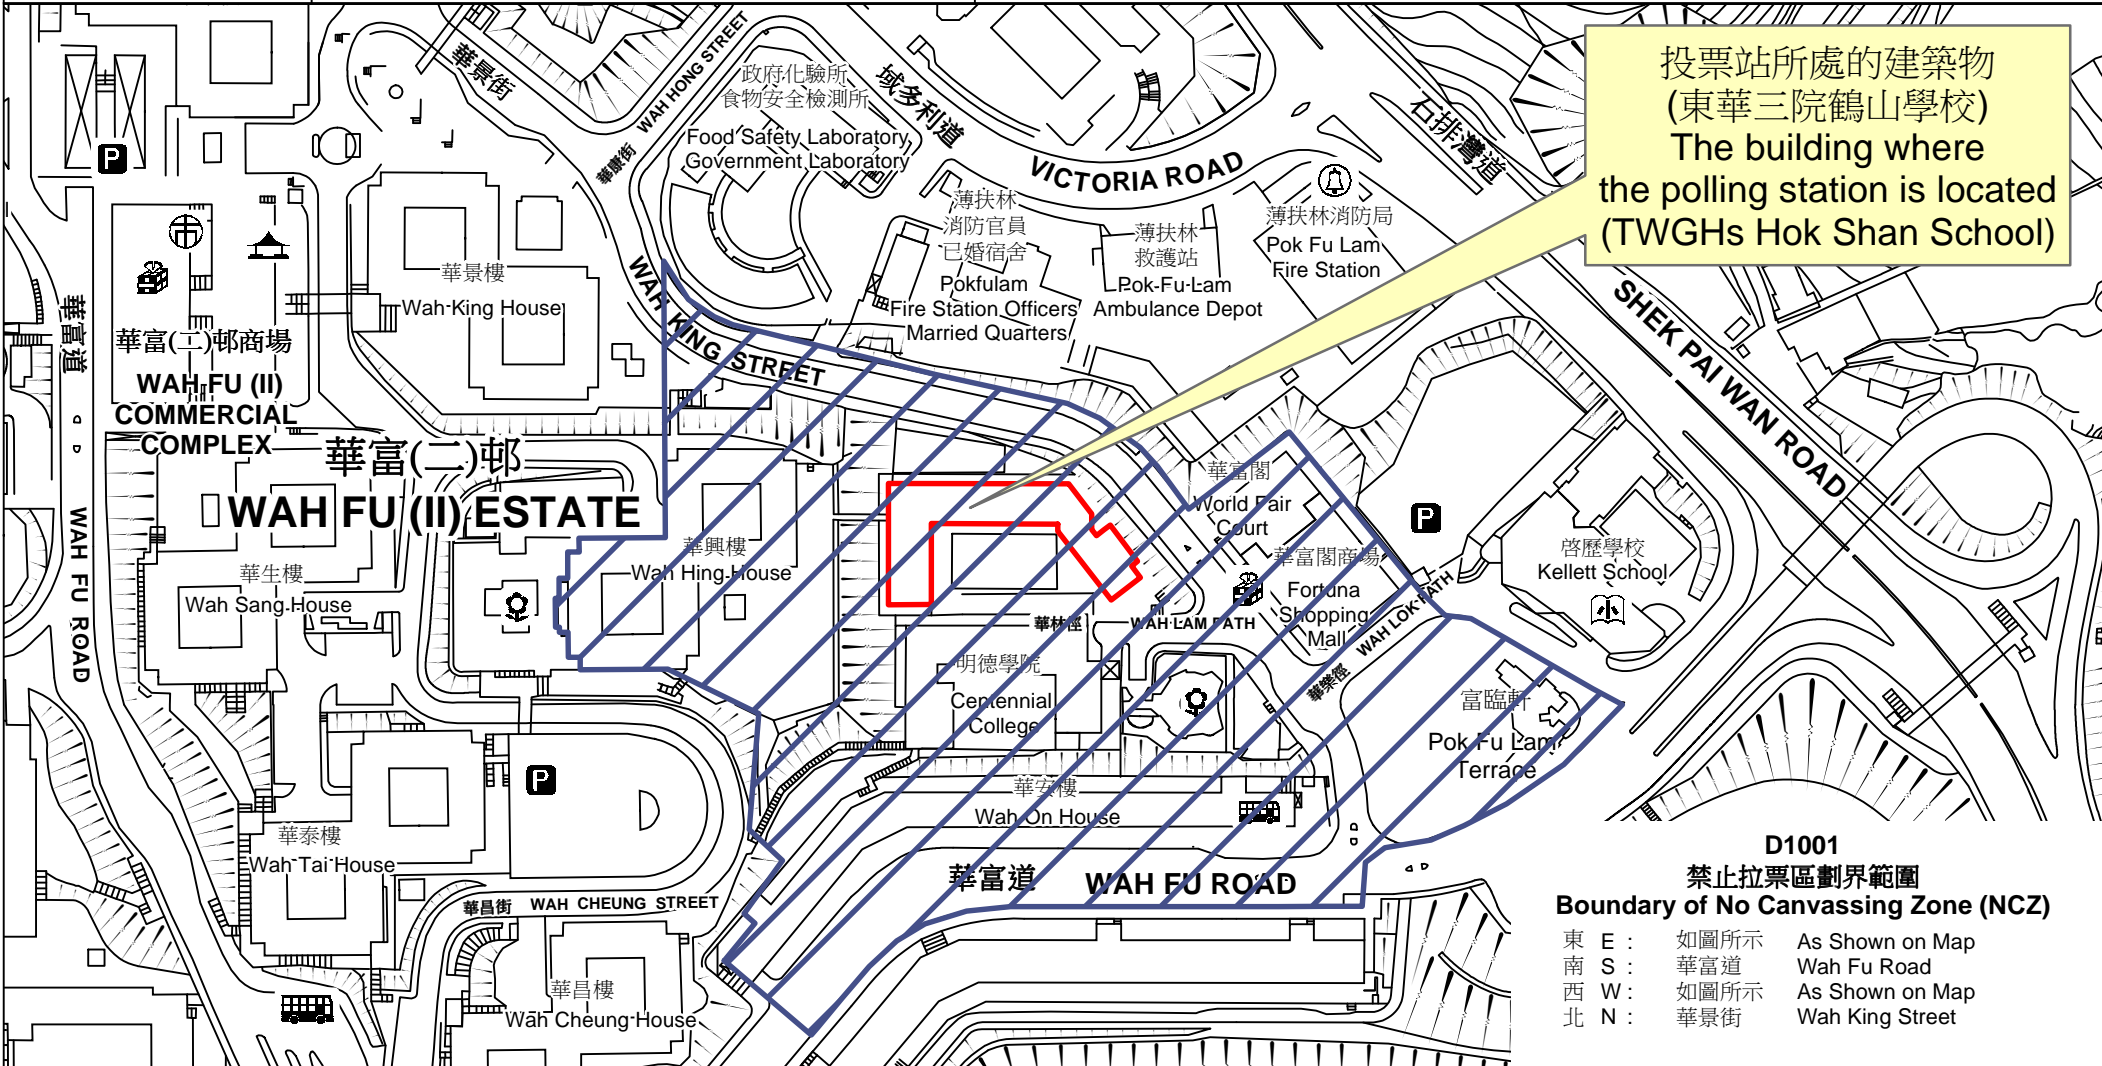

投票站位置圖和禁止拉票區 Polling Station - Location Plan & No Canvassing Zone

投票站編號 Polling Station Code	2021年立法會換屆選舉地方選區編號及名稱 Code & Name of Geographical Constituency for 2021 Legislative Council General Election	名稱及地址 Name & Address
<h2>D1001</h2>	<h3>LC2</h3> <h3>香港島西</h3> <h3>HONG KONG ISLAND WEST</h3>	<p>東華三院鶴山學校 香港華富邨華林徑5號地下 TWGHs Hok Shan School G/F, 5 Wah Lam Path, Wah Fu Estate, Hong Kong</p>

投票站所處的建築物
(東華三院鶴山學校)
The building where
the polling station is located
(TWGHs Hok Shan School)

D1001
禁止拉票區劃界範圍
Boundary of No Canvassing Zone (NCZ)

東 E :	如圖所示	As Shown on Map
南 S :	華富道	Wah Fu Road
西 W :	如圖所示	As Shown on Map
北 N :	華景街	Wah King Street

 禁止拉票區
No Canvassing Zone