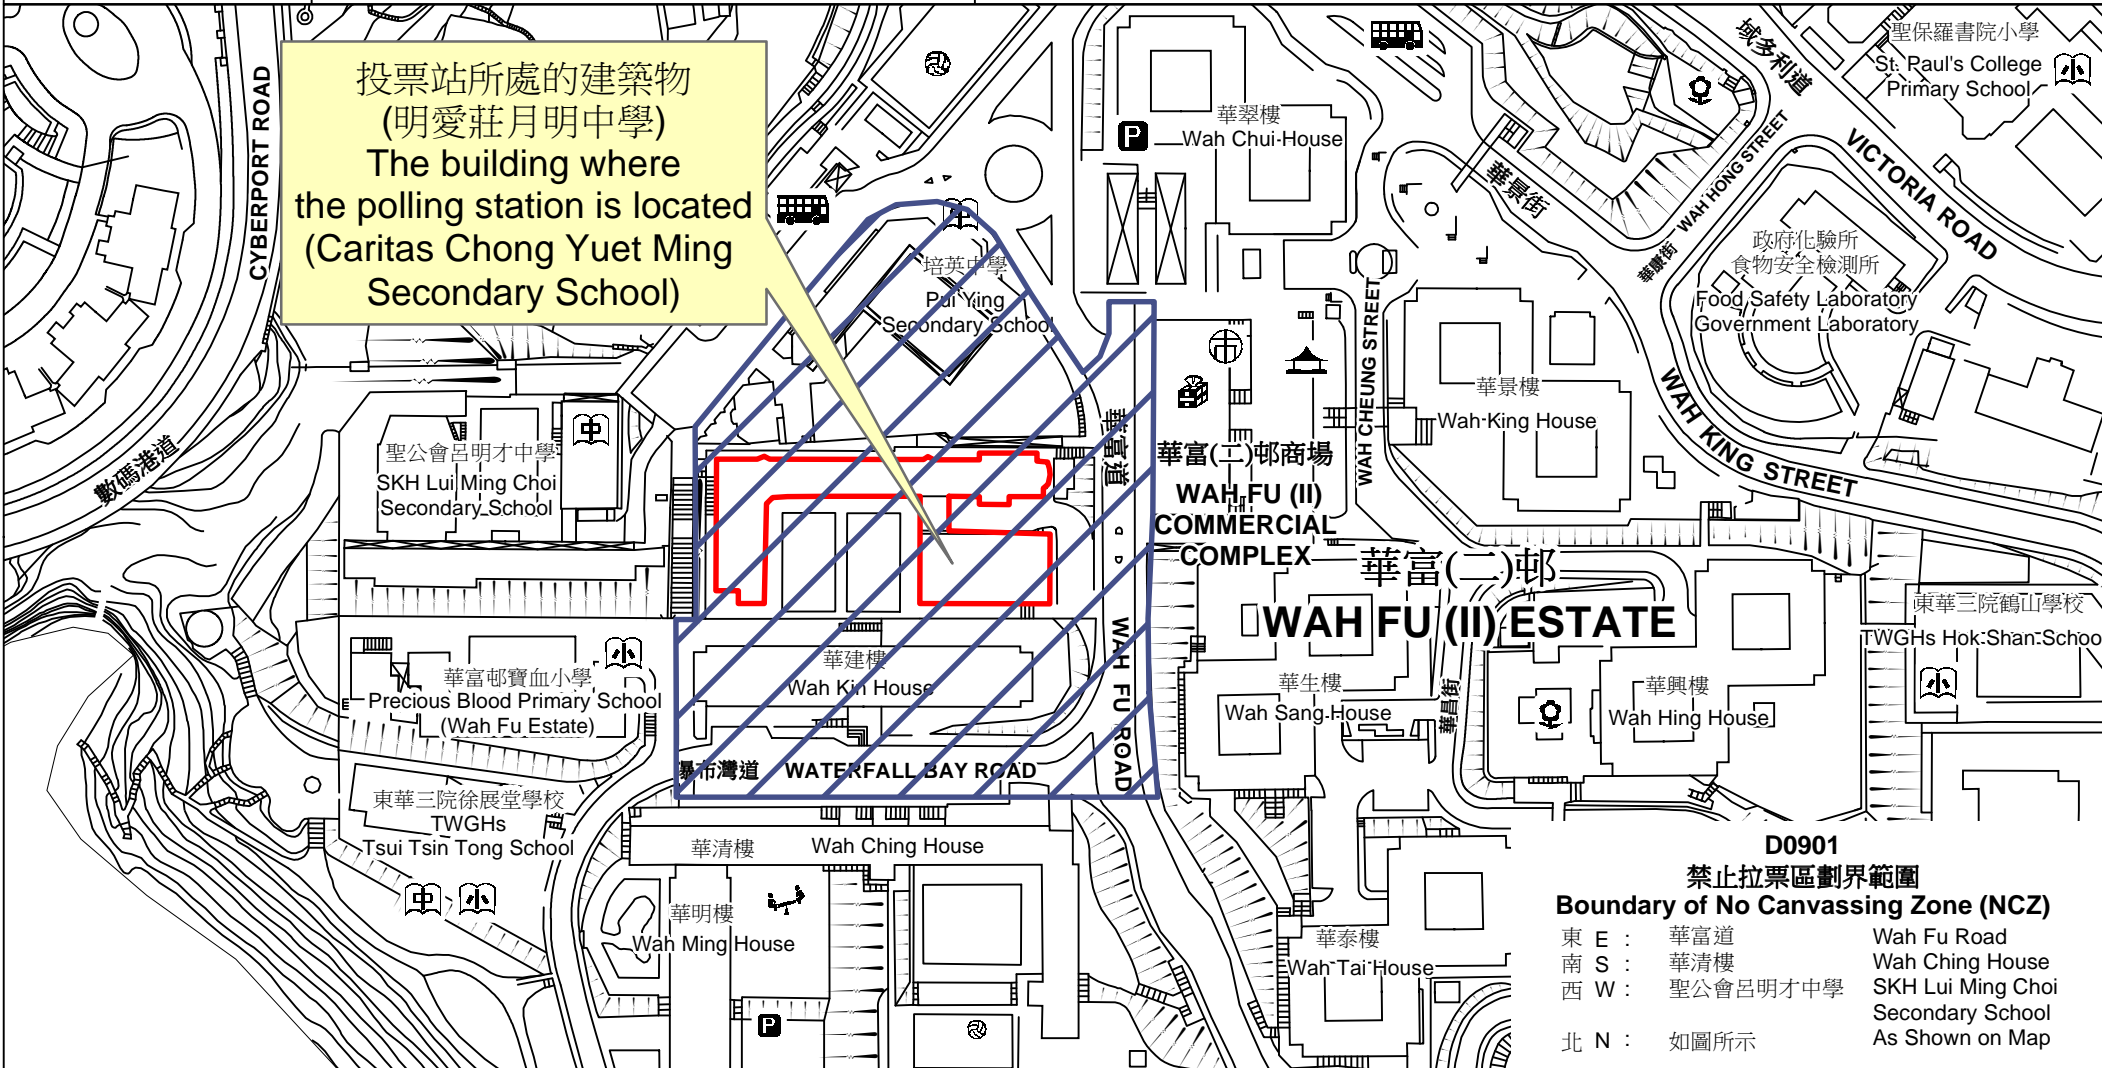

# 投票站位置圖和禁止拉票區 Polling Station - Location Plan & No Canvassing Zone

投票站編號 Polling Station Code  <b>D0901</b>	2021年立法會換屆選舉地方選區編號及名稱 Code & Name of Geographical Constituency for 2021 Legislative Council General Election  <b>LC2                      香港島西                      HONG KONG ISLAND WEST</b>	名稱及地址 Name & Address  明愛莊月明中學 香港薄扶林華富邨華富道53號地下 <b>Caritas Chong Yuet Ming Secondary School</b> G/F, 53 Wah Fu Road, Wah Fu Estate, Pokfulam, Hong Kong
---	---	--

 禁止拉票區  
No Canvassing Zone