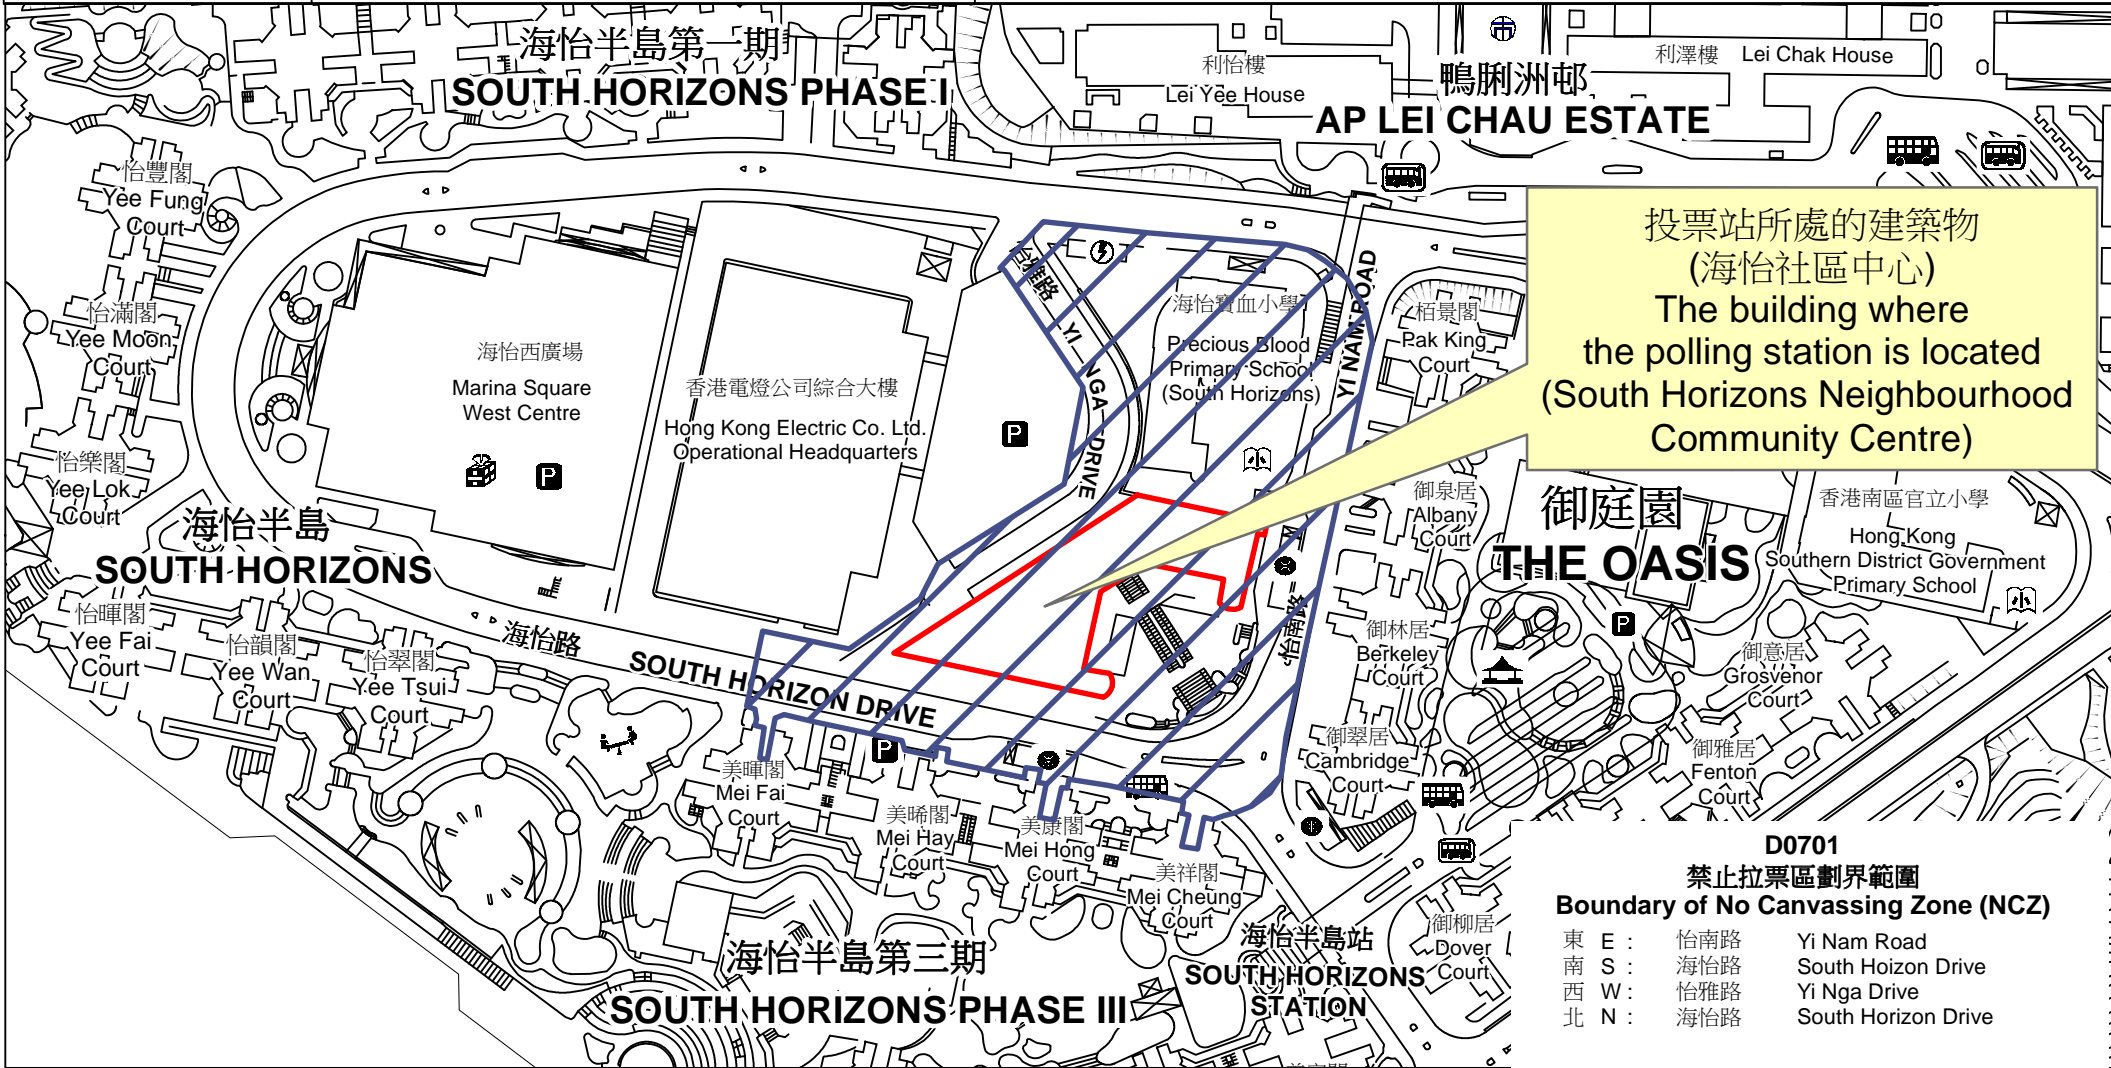

投票站位置圖和禁止拉票區 Polling Station - Location Plan & No Canvassing Zone

投票站編號 Polling Station Code	2021年立法會換屆選舉地方選區編號及名稱 Code & Name of Geographical Constituency for 2021 Legislative Council General Election	名稱及地址 Name & Address
D0701	LC2 香港島西 HONG KONG ISLAND WEST	海怡社區中心 香港鴨脷洲海怡半島東翼商場1樓 South Horizons Neighbourhood Community Centre 1/F, East Commercial Block, South Horizons, Ap Lei Chau, Hong Kong

 禁止拉票區
No Canvassing Zone