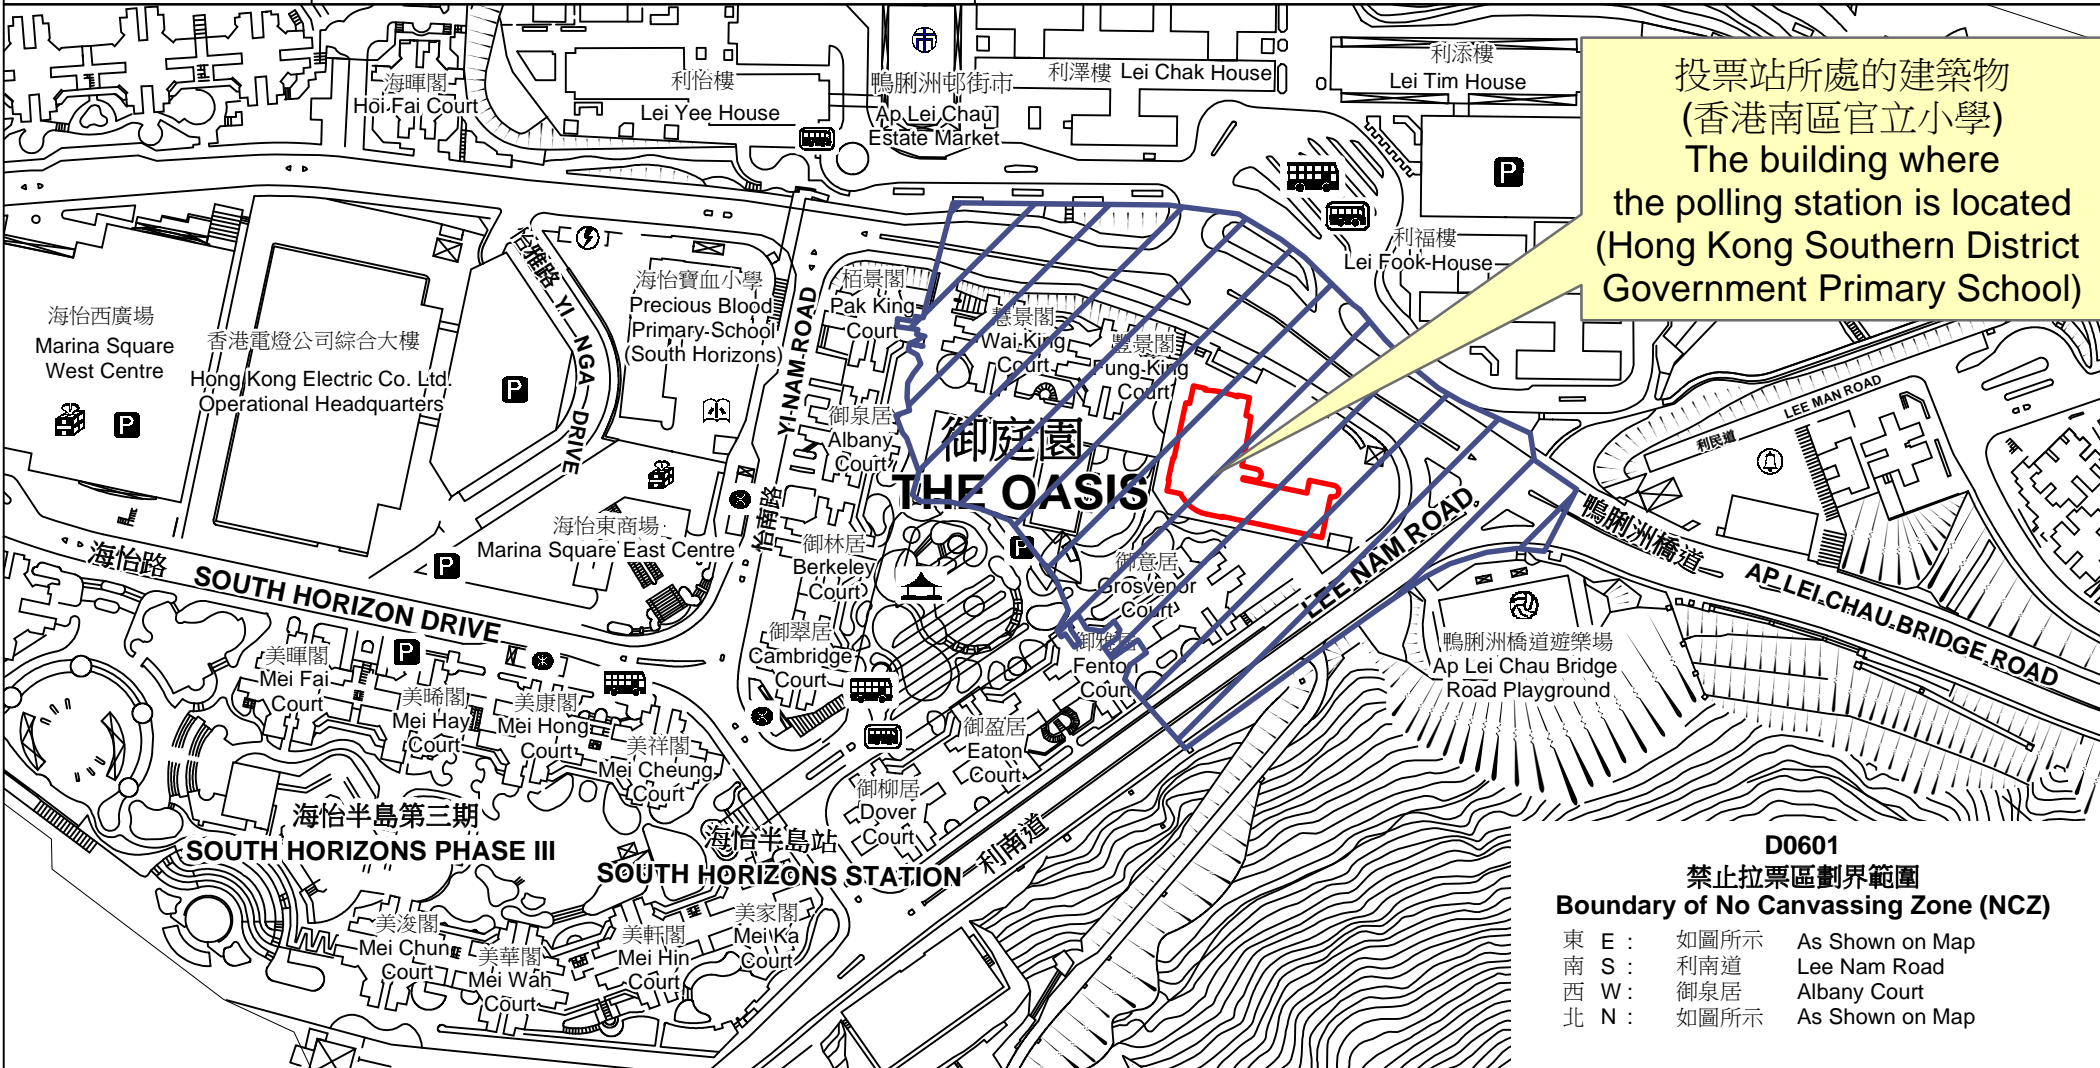

# 投票站位置圖和禁止拉票區 Polling Station - Location Plan & No Canvassing Zone

投票站編號 Polling Station Code  <b>D0601</b>	2021年立法會換屆選舉地方選區編號及名稱 Code & Name of Geographical Constituency for 2021 Legislative Council General Election  <b>LC2                      香港島西                      HONG KONG ISLAND WEST</b>	名稱及地址 Name & Address  香港南區官立小學 香港鴨脷洲鴨脷洲橋道325號地下 <b>Hong Kong Southern District Government Primary School                      G/F, 325 Ap Lei Chau Bridge Road, Ap Lei Chau, Hong Kong</b>
---	---	---

投票站所處的建築物  
 (香港南區官立小學)  
 The building where  
 the polling station is located  
 (Hong Kong Southern District  
 Government Primary School)

**D0601**  
**禁止拉票區劃界範圍**  
**Boundary of No Canvassing Zone (NCZ)**

東 E :	如圖所示	As Shown on Map
南 S :	利南道	Lee Nam Road
西 W :	御泉居	Albany Court
北 N :	如圖所示	As Shown on Map

 禁止拉票區  
 No Canvassing Zone