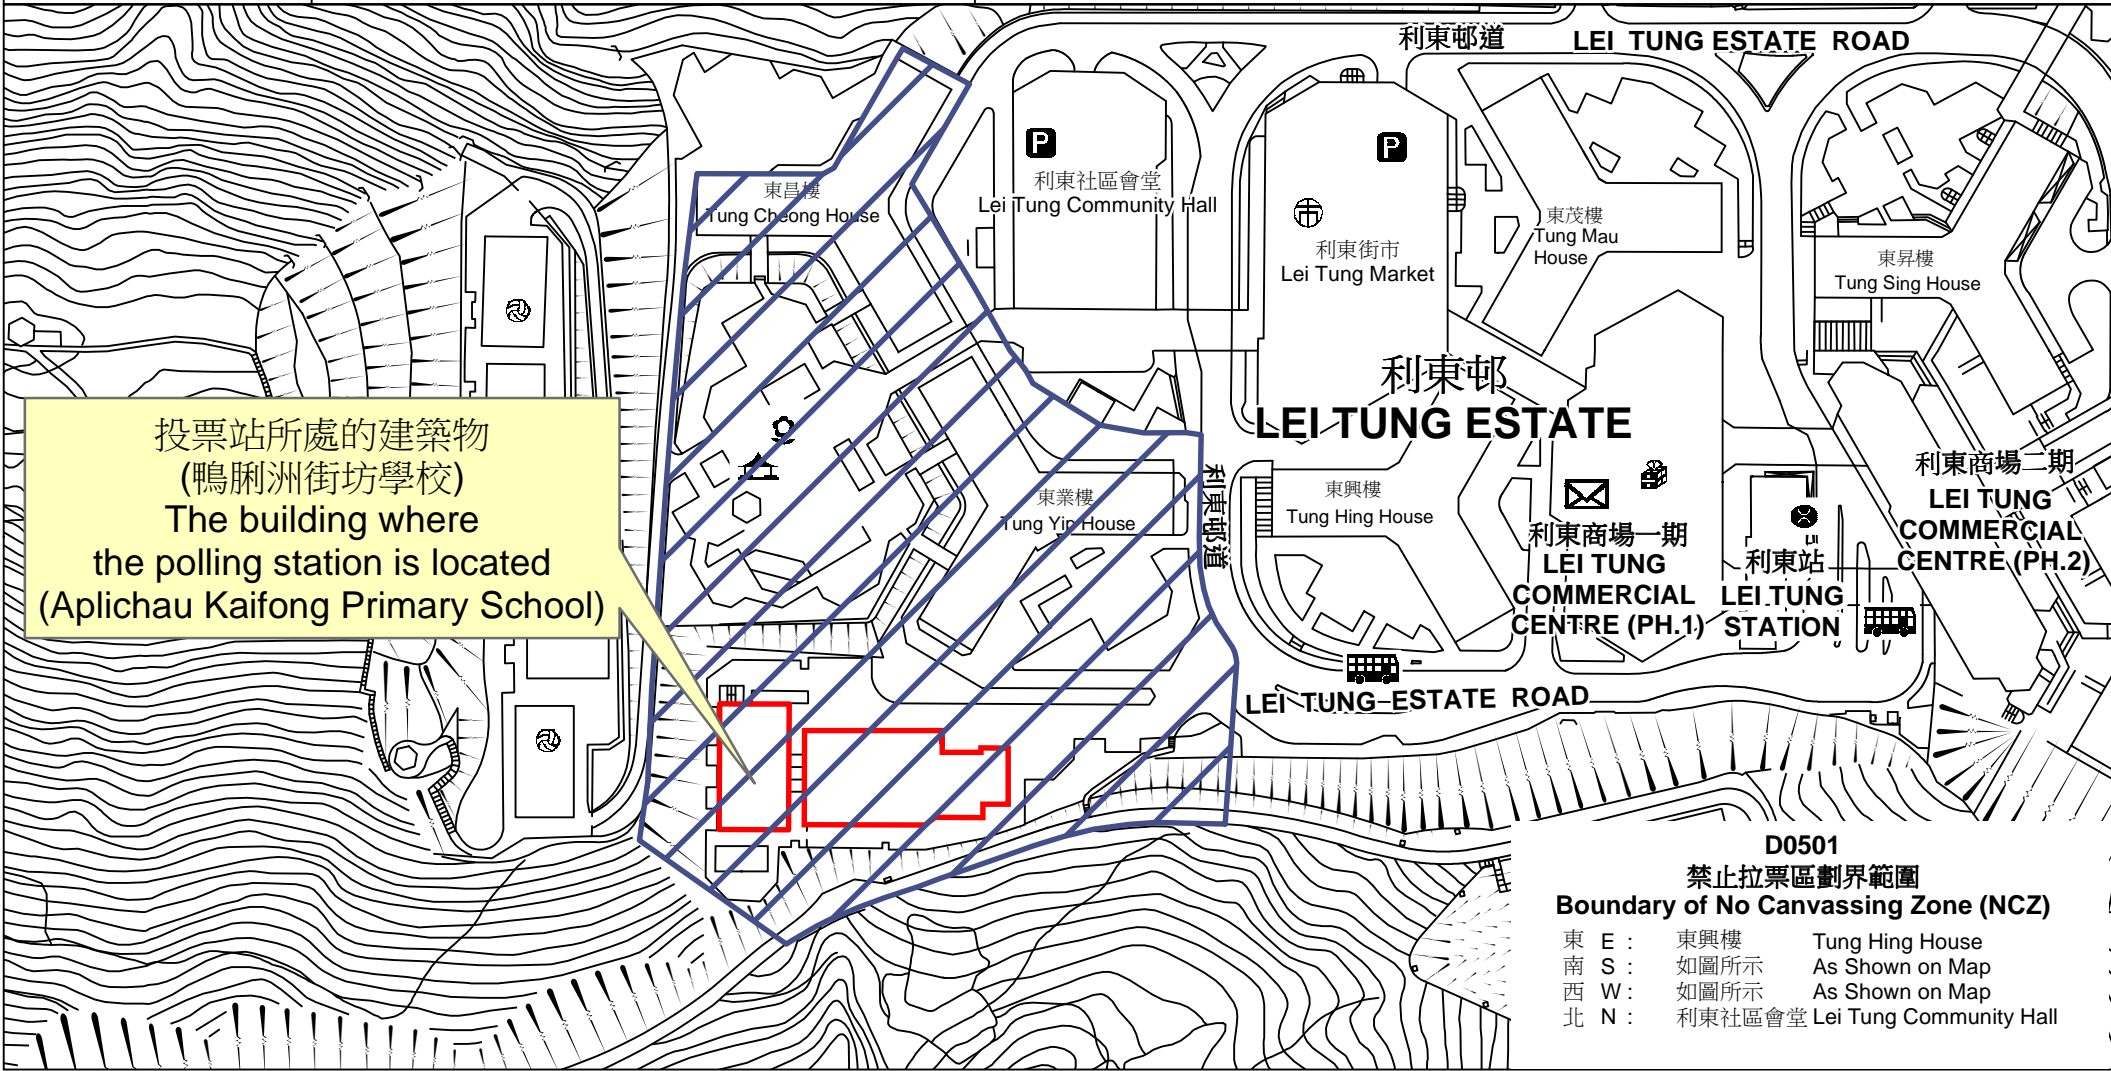

投票站位置圖和禁止拉票區 Polling Station - Location Plan & No Canvassing Zone

投票站編號 Polling Station Code	2021年立法會換屆選舉地方選區編號及名稱 Code & Name of Geographical Constituency for 2021 Legislative Council General Election	名稱及地址 Name & Address
D0501	LC2 香港島西 HONG KONG ISLAND WEST	鴨脷洲街坊學校 香港鴨脷洲利東邨利東邨道9號地下 Aplichau Kaifong Primary School G/F, 9 Lei Tung Estate Road, Lei Tung Estate, Ap Lei Chau, Hong Kong

 禁止拉票區
No Canvassing Zone