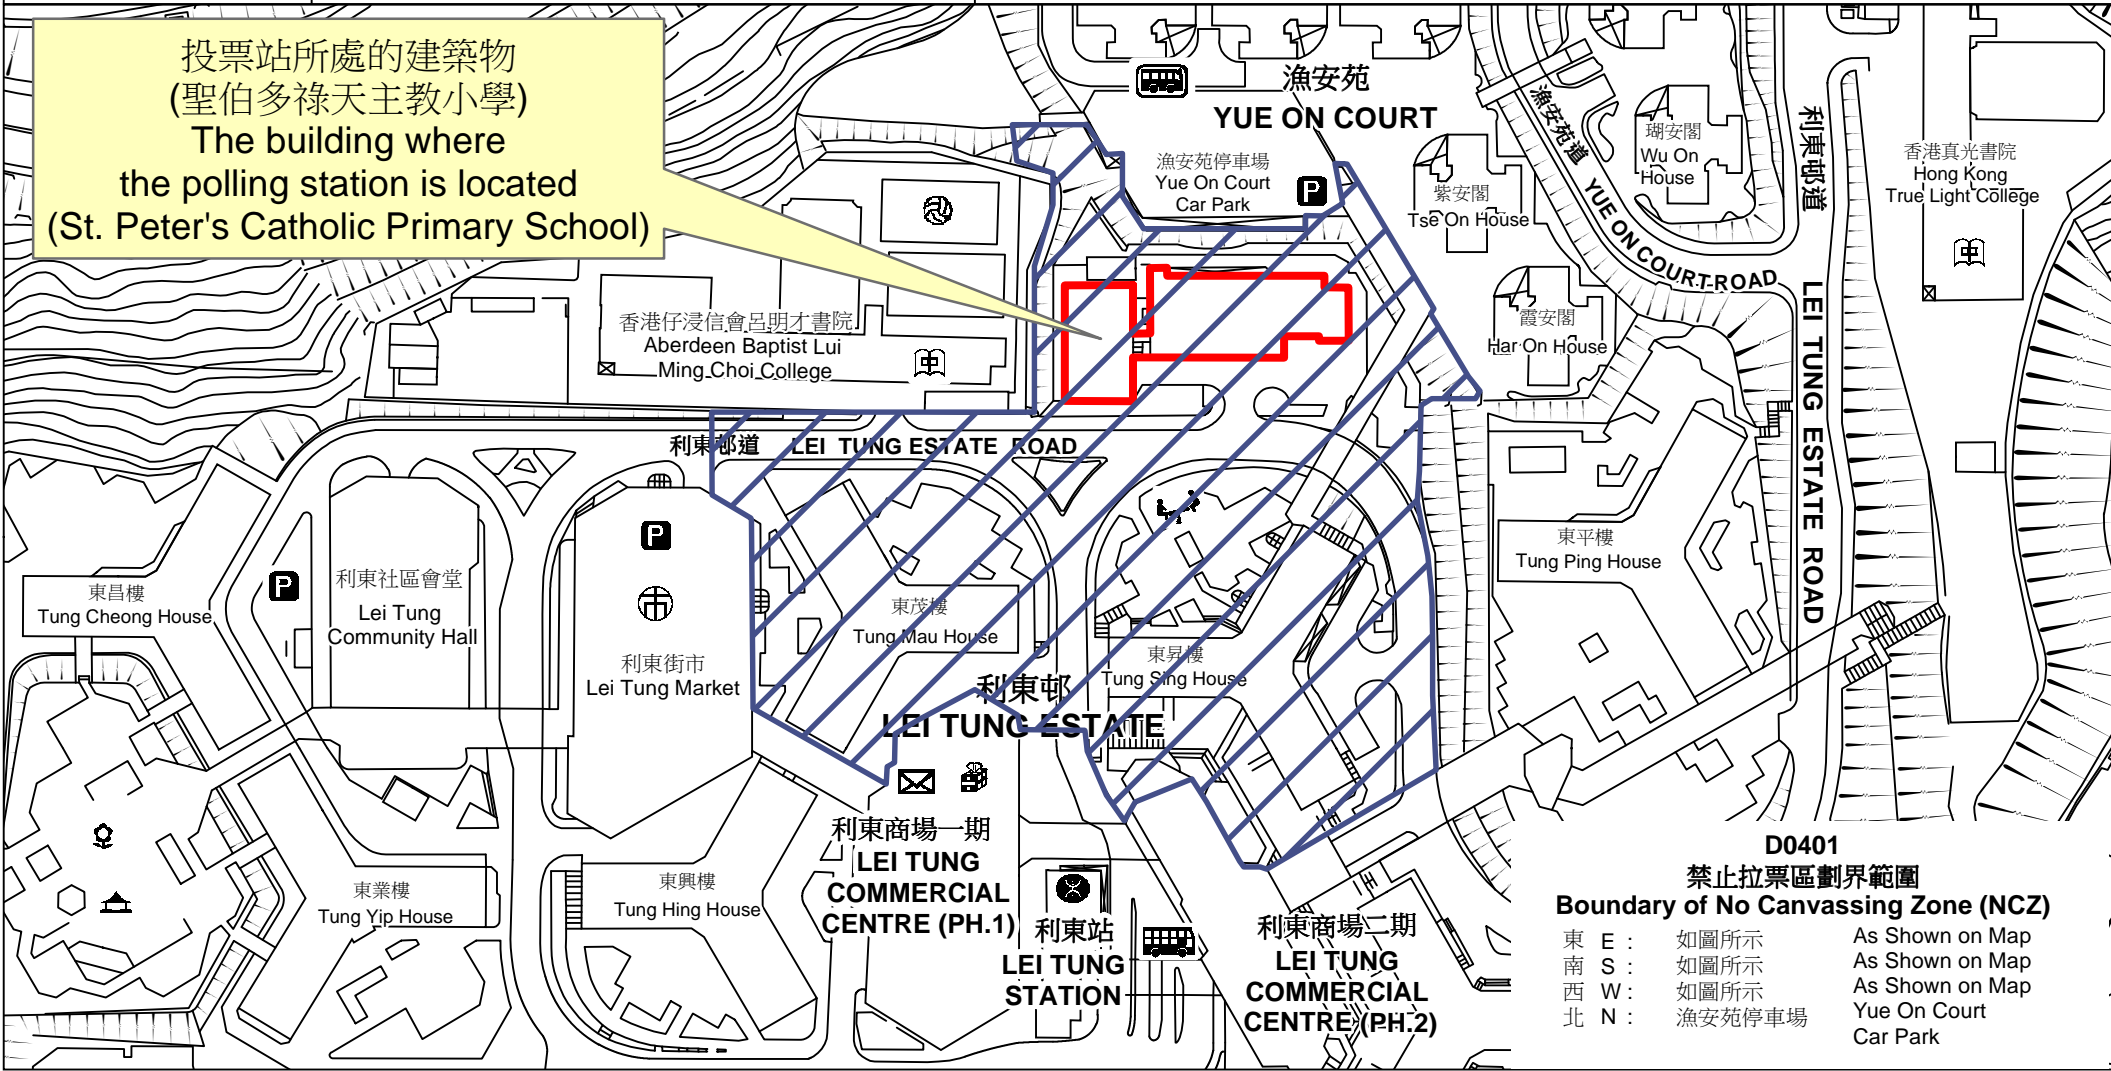

投票站位置圖和禁止拉票區 Polling Station - Location Plan & No Canvassing Zone

投票站編號 Polling Station Code D0401	2021年立法會換屆選舉地方選區編號及名稱 Code & Name of Geographical Constituency for 2021 Legislative Council General Election LC2 香港島西 HONG KONG ISLAND WEST	名稱及地址 Name & Address 聖伯多祿天主教小學 香港鴨脷洲利東邨第2期聖伯多祿天主教小學地下 St. Peter's Catholic Primary School G/F, St. Peter's Catholic Primary School, Phase II, Lei Tung Estate, Ap Lei Chau, Hong Kong
---	--	---

 禁止拉票區
No Canvassing Zone