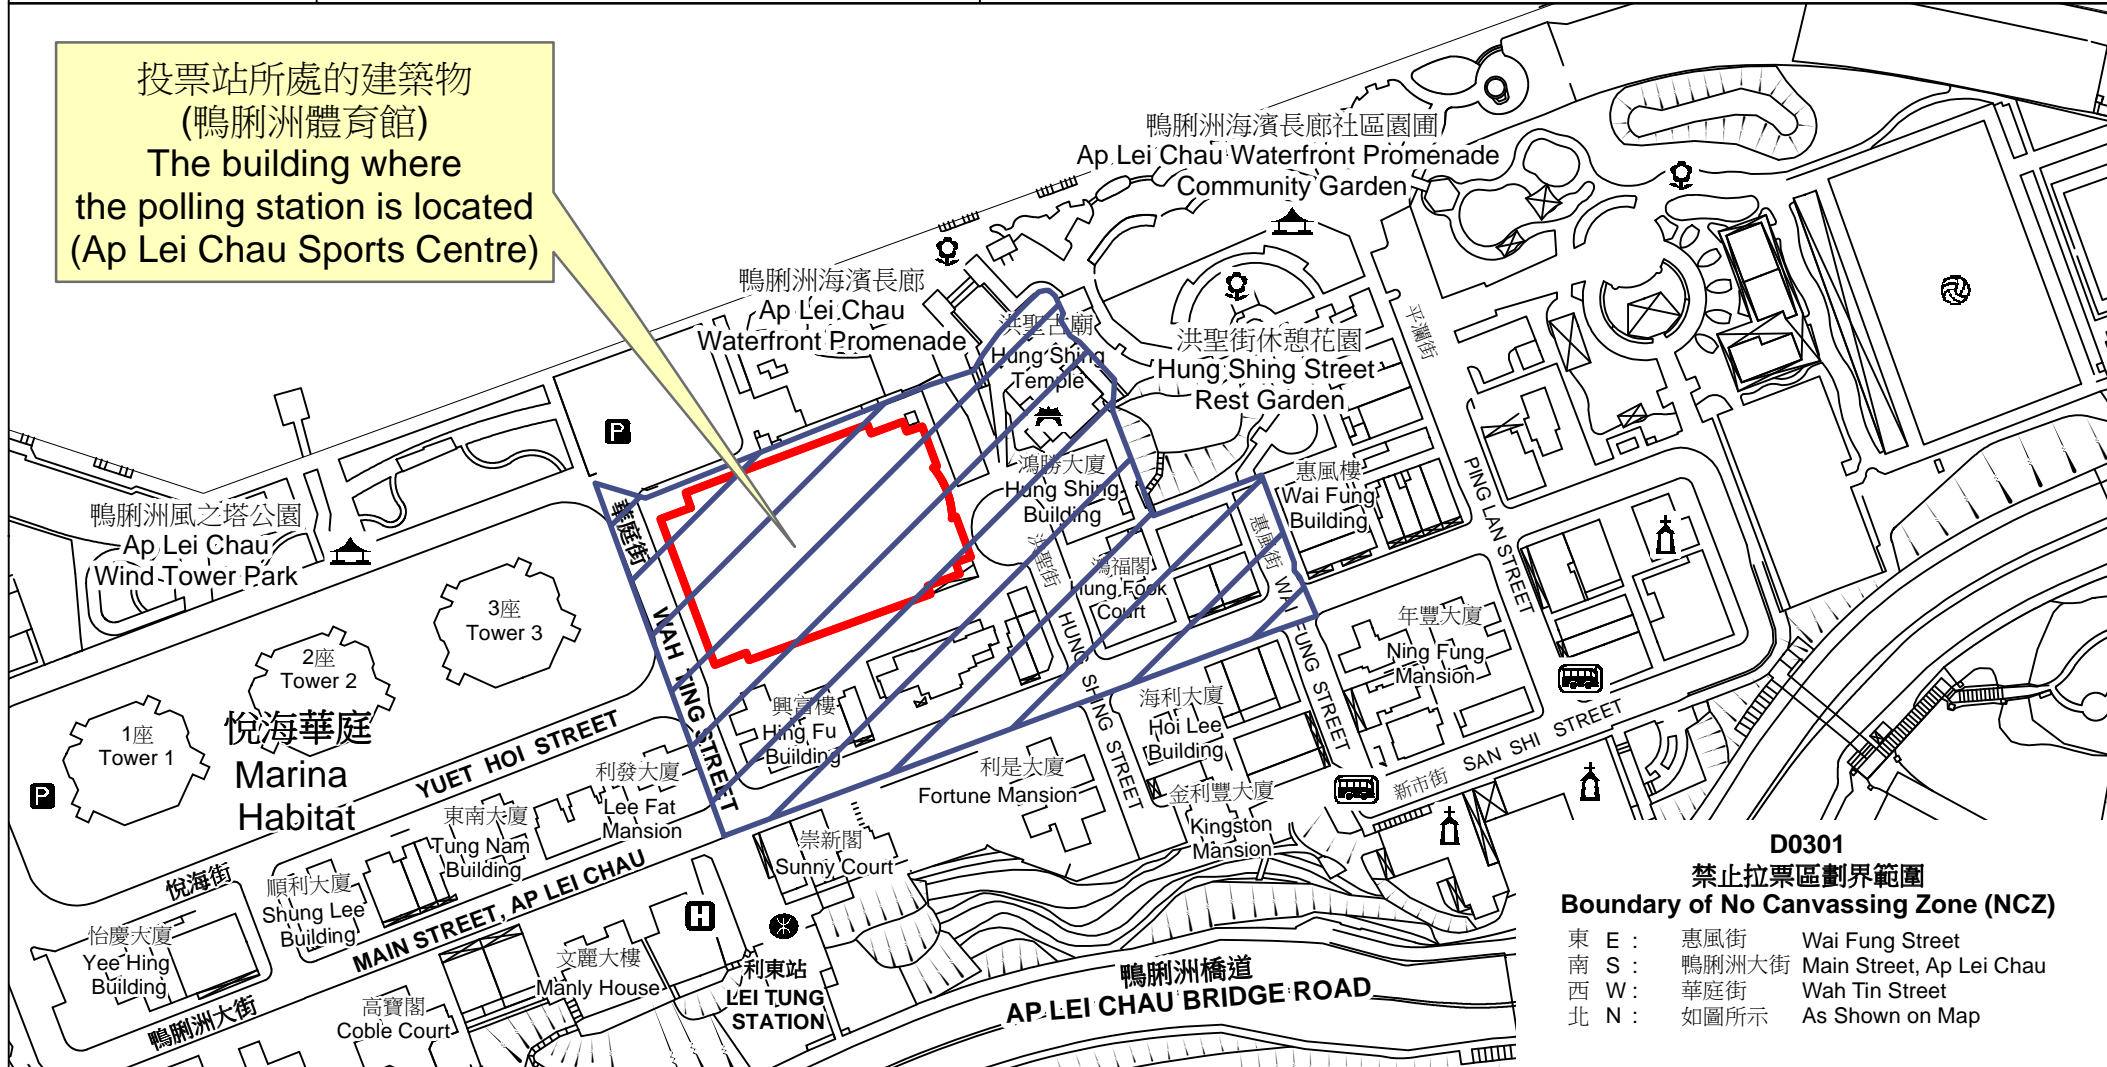

投票站位置圖和禁止拉票區 Polling Station - Location Plan & No Canvassing Zone

投票站編號 Polling Station Code	2021年立法會換屆選舉地方選區編號及名稱 Code & Name of Geographical Constituency for 2021 Legislative Council General Election	名稱及地址 Name & Address
D0301	LC2 香港島西 HONG KONG ISLAND WEST	鴨脷洲體育館 香港鴨脷洲洪聖街8號鴨脷洲市政大廈3樓 Ap Lei Chau Sports Centre 3/F, Ap Lei Chau Municipal Services Building, 8 Hung Shing Street, Ap Lei Chau, Hong Kong

投票站所處的建築物
(鴨脷洲體育館)
The building where
the polling station is located
(Ap Lei Chau Sports Centre)

D0301
禁止拉票區劃界範圍
Boundary of No Canvassing Zone (NCZ)

東 E :	惠風街	Wai Fung Street
南 S :	鴨脷洲大街	Main Street, Ap Lei Chau
西 W :	華庭街	Wah Tin Street
北 N :	如圖所示	As Shown on Map

 禁止拉票區
No Canvassing Zone