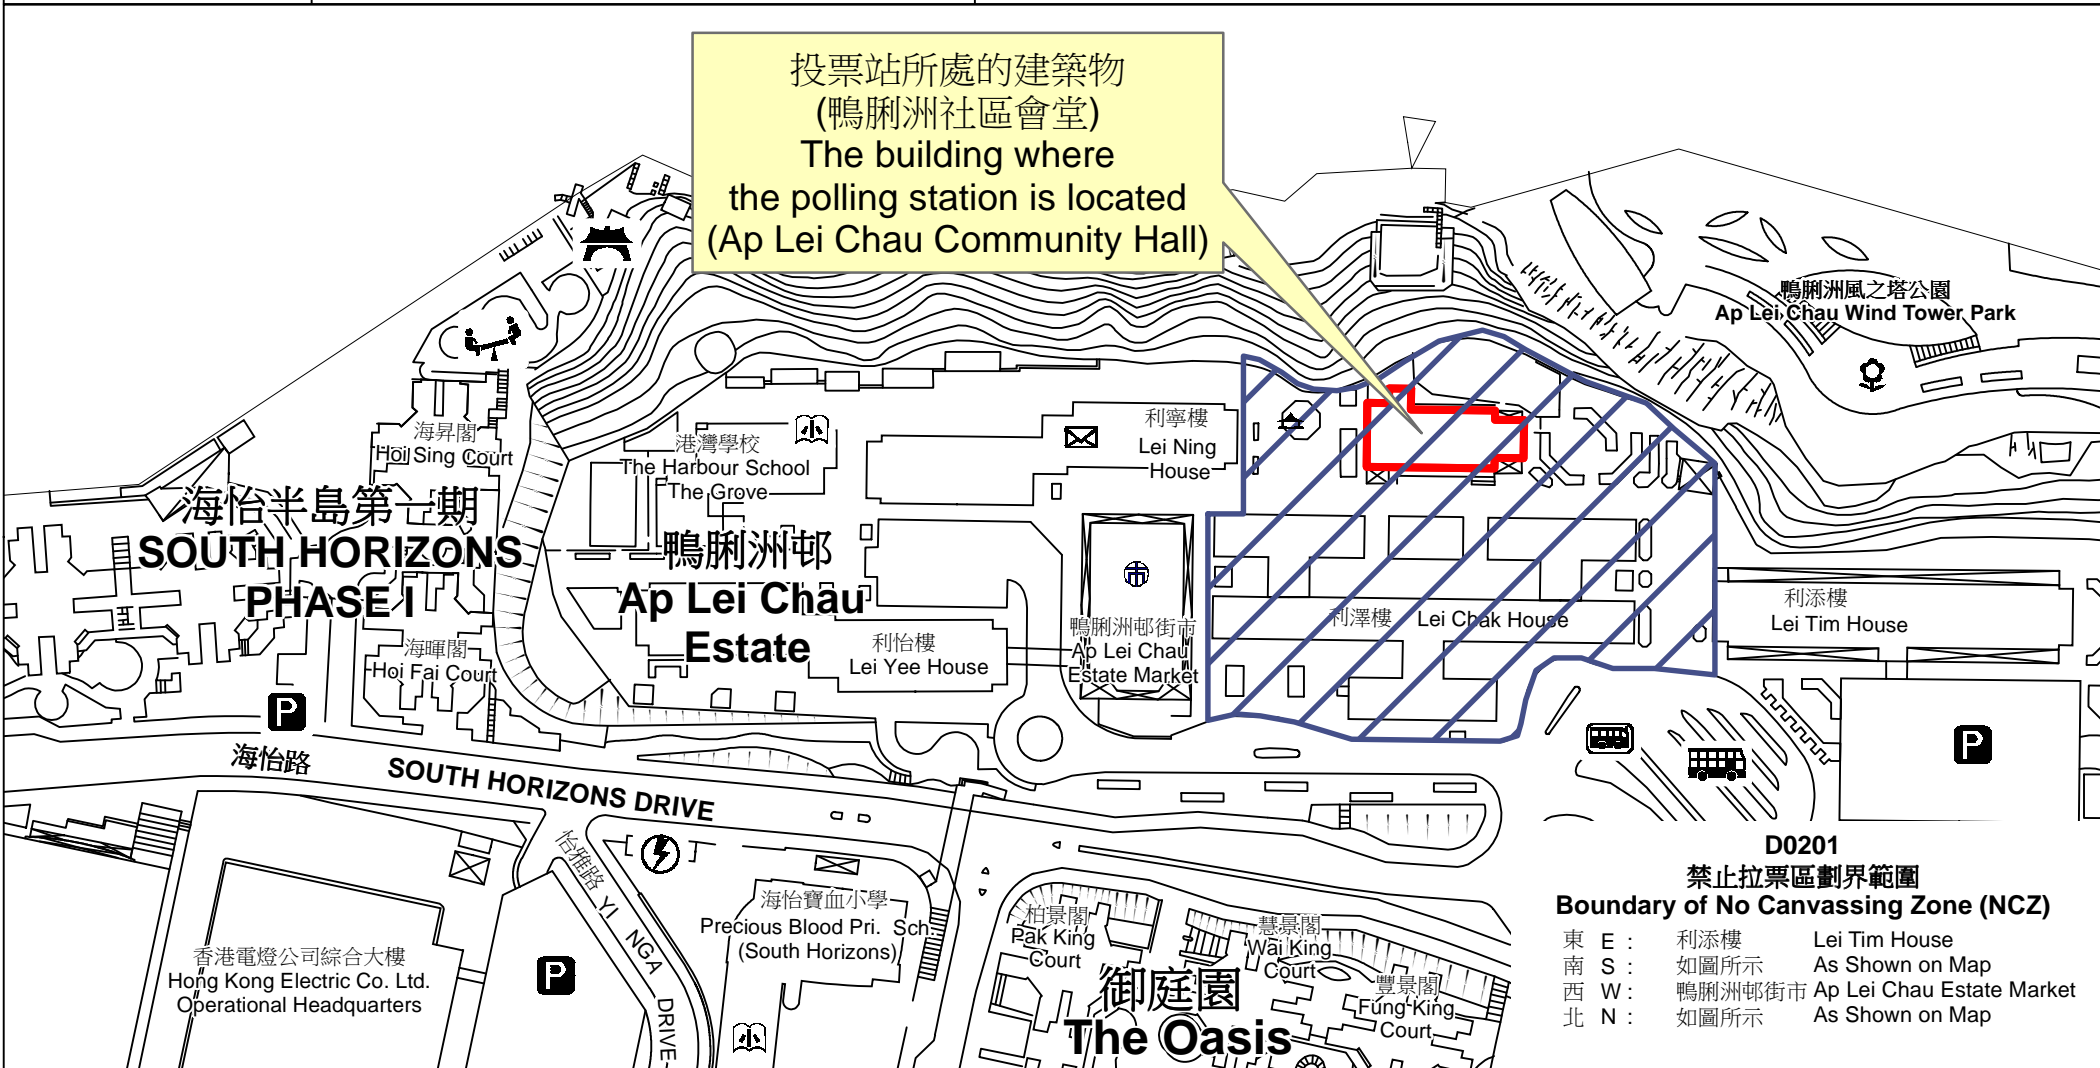

投票站位置圖和禁止拉票區 Polling Station - Location Plan & No Canvassing Zone

投票站編號 Polling Station Code	2021年立法會換屆選舉地方選區編號及名稱 Code & Name of Geographical Constituency for 2021 Legislative Council General Election	名稱及地址 Name & Address
D0201	<p align="center">LC2 香港島西 HONG KONG ISLAND WEST</p>	<p>鴨脷洲社區會堂 香港鴨脷洲邨鴨脷洲社區會堂地下 Ap Lei Chau Community Hall G/F, Ap Lei Chau Community Hall, Ap Lei Chau Estate, Hong Kong</p>

 禁止拉票區
No Canvassing Zone