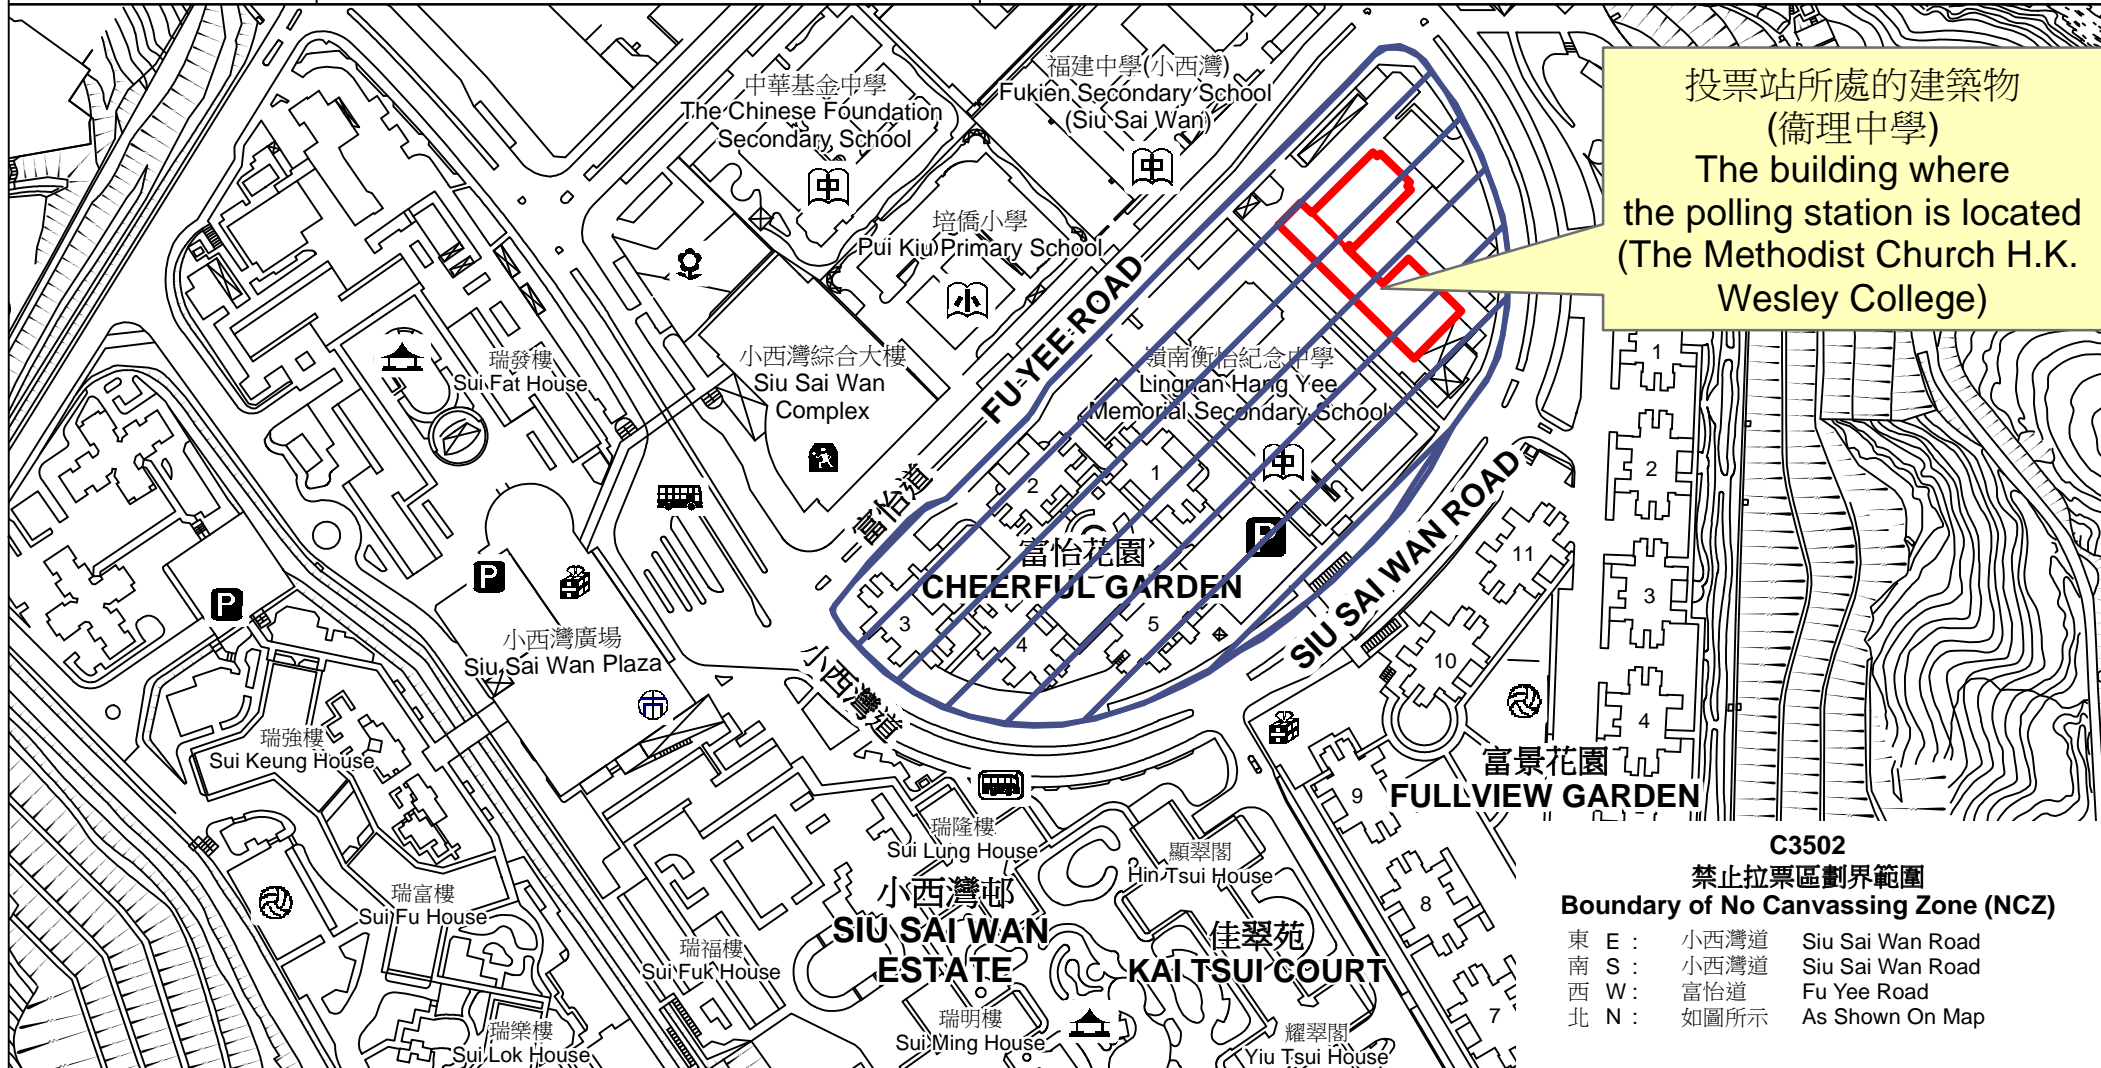

投票站位置圖和禁止拉票區 Polling Station - Location Plan & No Canvassing Zone

投票站編號 Polling Station Code	2021年立法會換屆選舉地方選區編號及名稱 Code & Name of Geographical Constituency for 2021 Legislative Council General Election	名稱及地址 Name & Address
C3502	LC1 香港島東 HONG KONG ISLAND EAST	衛理中學 香港柴灣小西灣道33號地下 The Methodist Church H.K. Wesley College G/F, 33 Siu Sai Wan Road, Chai Wan, Hong Kong

投票站所處的建築物
(衛理中學)
The building where
the polling station is located
(The Methodist Church H.K.
Wesley College)

C3502
禁止拉票區劃界範圍
Boundary of No Canvassing Zone (NCZ)

東 E :	小西灣道	Siu Sai Wan Road
南 S :	小西灣道	Siu Sai Wan Road
西 W :	富怡道	Fu Yee Road
北 N :	如圖所示	As Shown On Map

 禁止拉票區
No Canvassing Zone