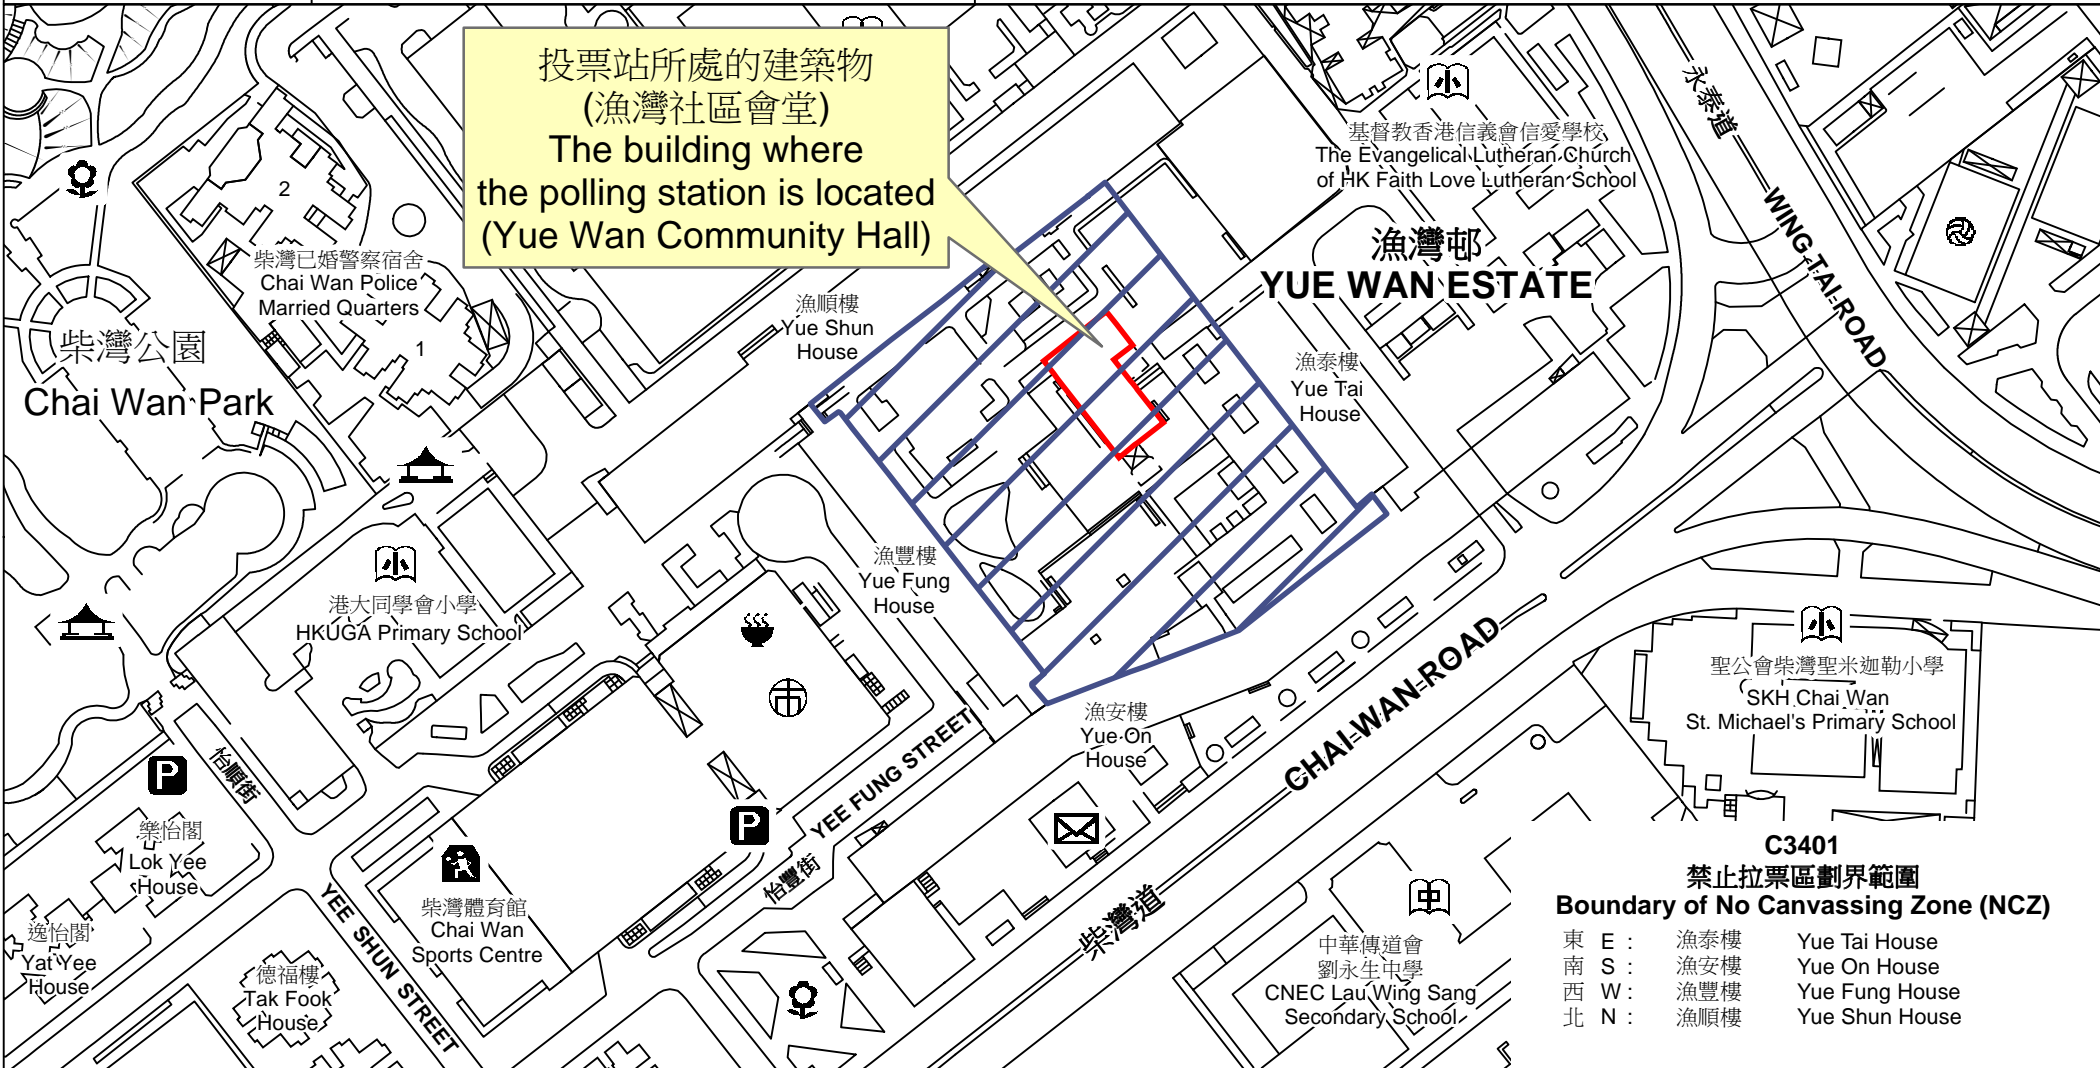

投票站位置圖和禁止拉票區 Polling Station - Location Plan & No Canvassing Zone

投票站編號 Polling Station Code	2021年立法會換屆選舉地方選區編號及名稱 Code & Name of Geographical Constituency for 2021 Legislative Council General Election	名稱及地址 Name & Address
C3401	LC1 香港島東 HONG KONG ISLAND EAST	漁灣社區會堂 香港柴灣柴灣道365號漁灣邨漁灣社區會堂地下 Yue Wan Community Hall G/F, Yue Wan Community Hall, 365 Chai Wan Road, Yue Wan Estate, Chai Wan, Hong Kong

 禁止拉票區
No Canvassing Zone