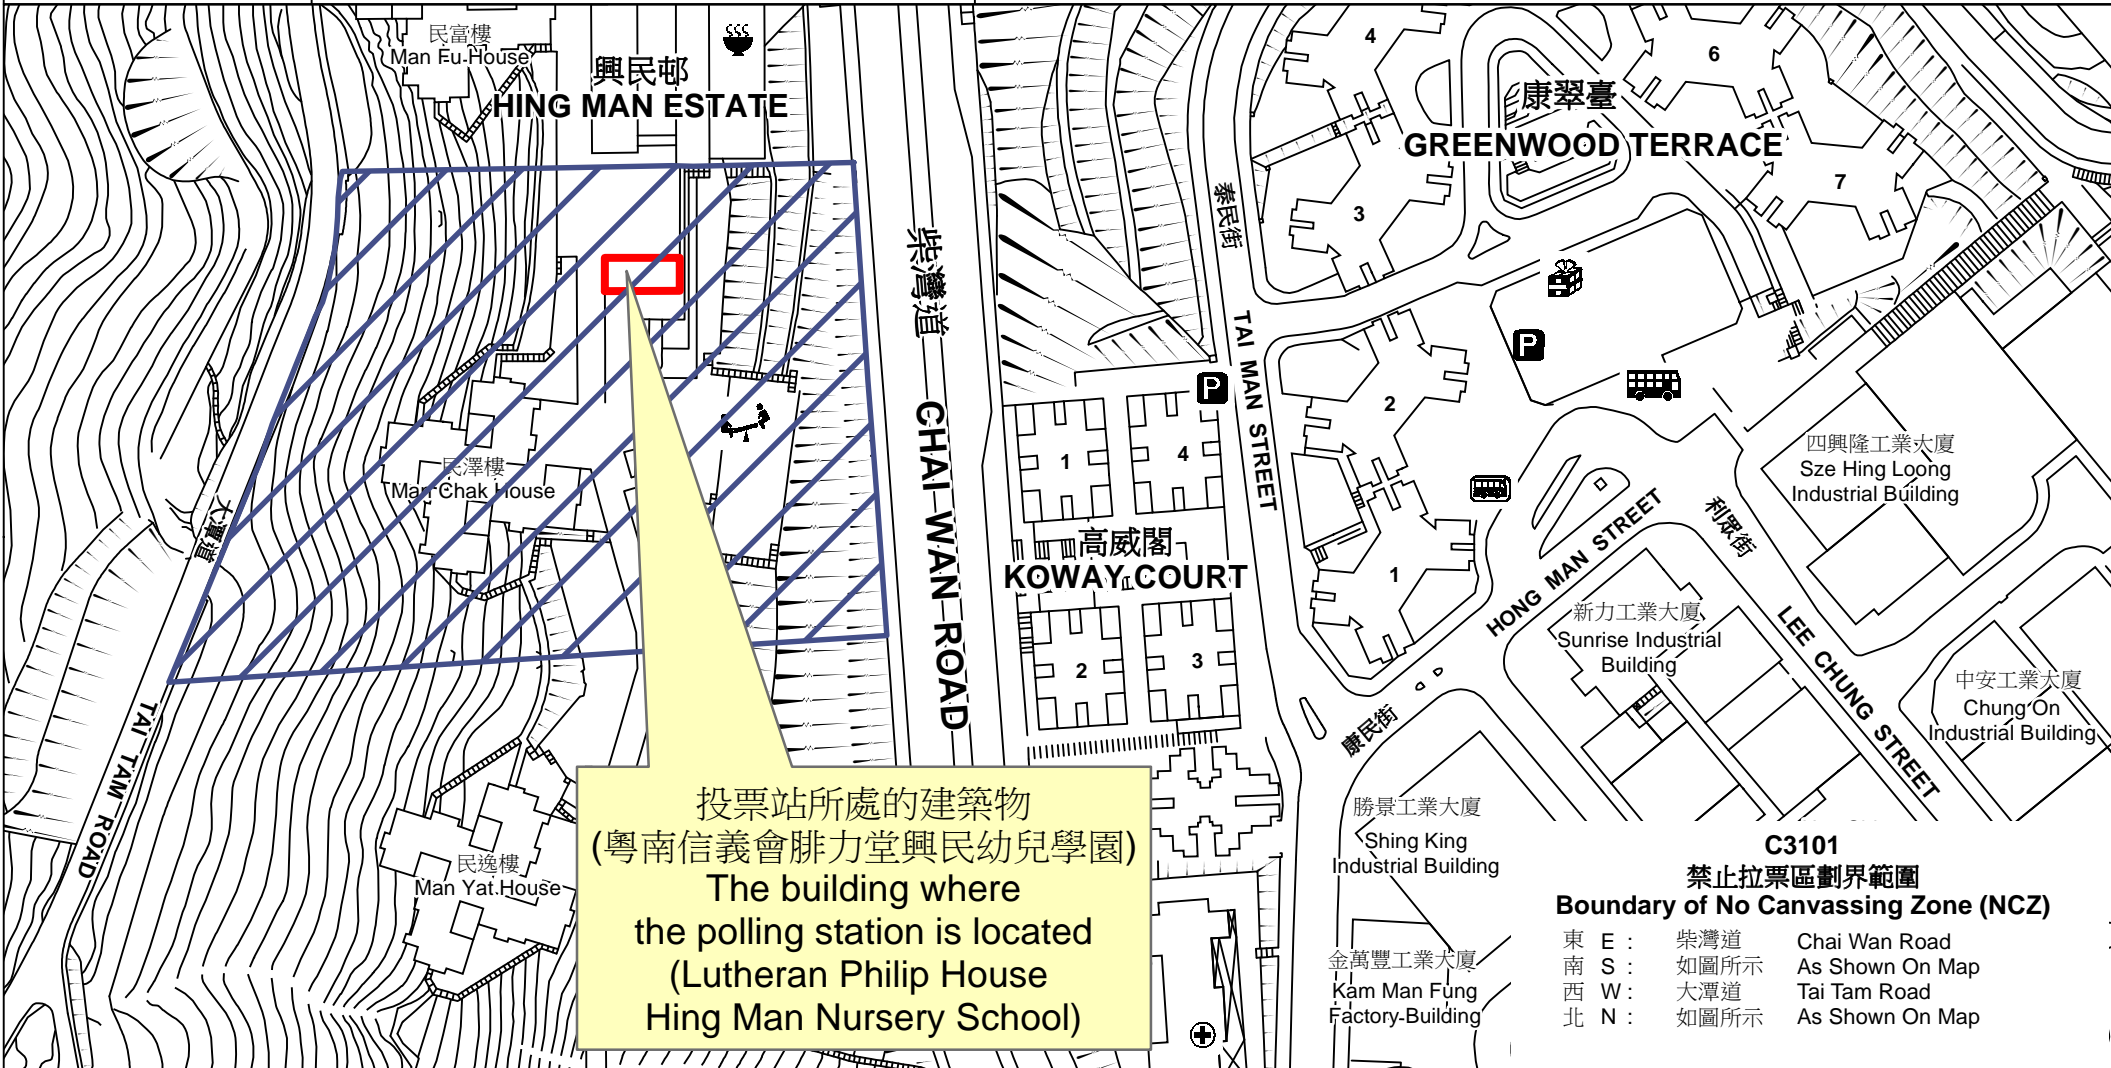

投票站位置圖和禁止拉票區 Polling Station - Location Plan & No Canvassing Zone

<p>投票站編號 Polling Station Code</p> <p>C3101</p>	<p>2021年立法會換屆選舉地方選區編號及名稱 Code & Name of Geographical Constituency for 2021 Legislative Council General Election</p> <p>LC1 香港島東 HONG KONG ISLAND EAST</p>	<p>名稱及地址 Name & Address</p> <p>粵南信義會腓力堂興民幼兒學園 香港柴灣興民邨社區中心第3層 Lutheran Philip House Hing Man Nursery School Level 3, Community Building, Hing Man Estate, Chai Wan, Hong Kong</p>
---	---	---

 禁止拉票區
No Canvassing Zone