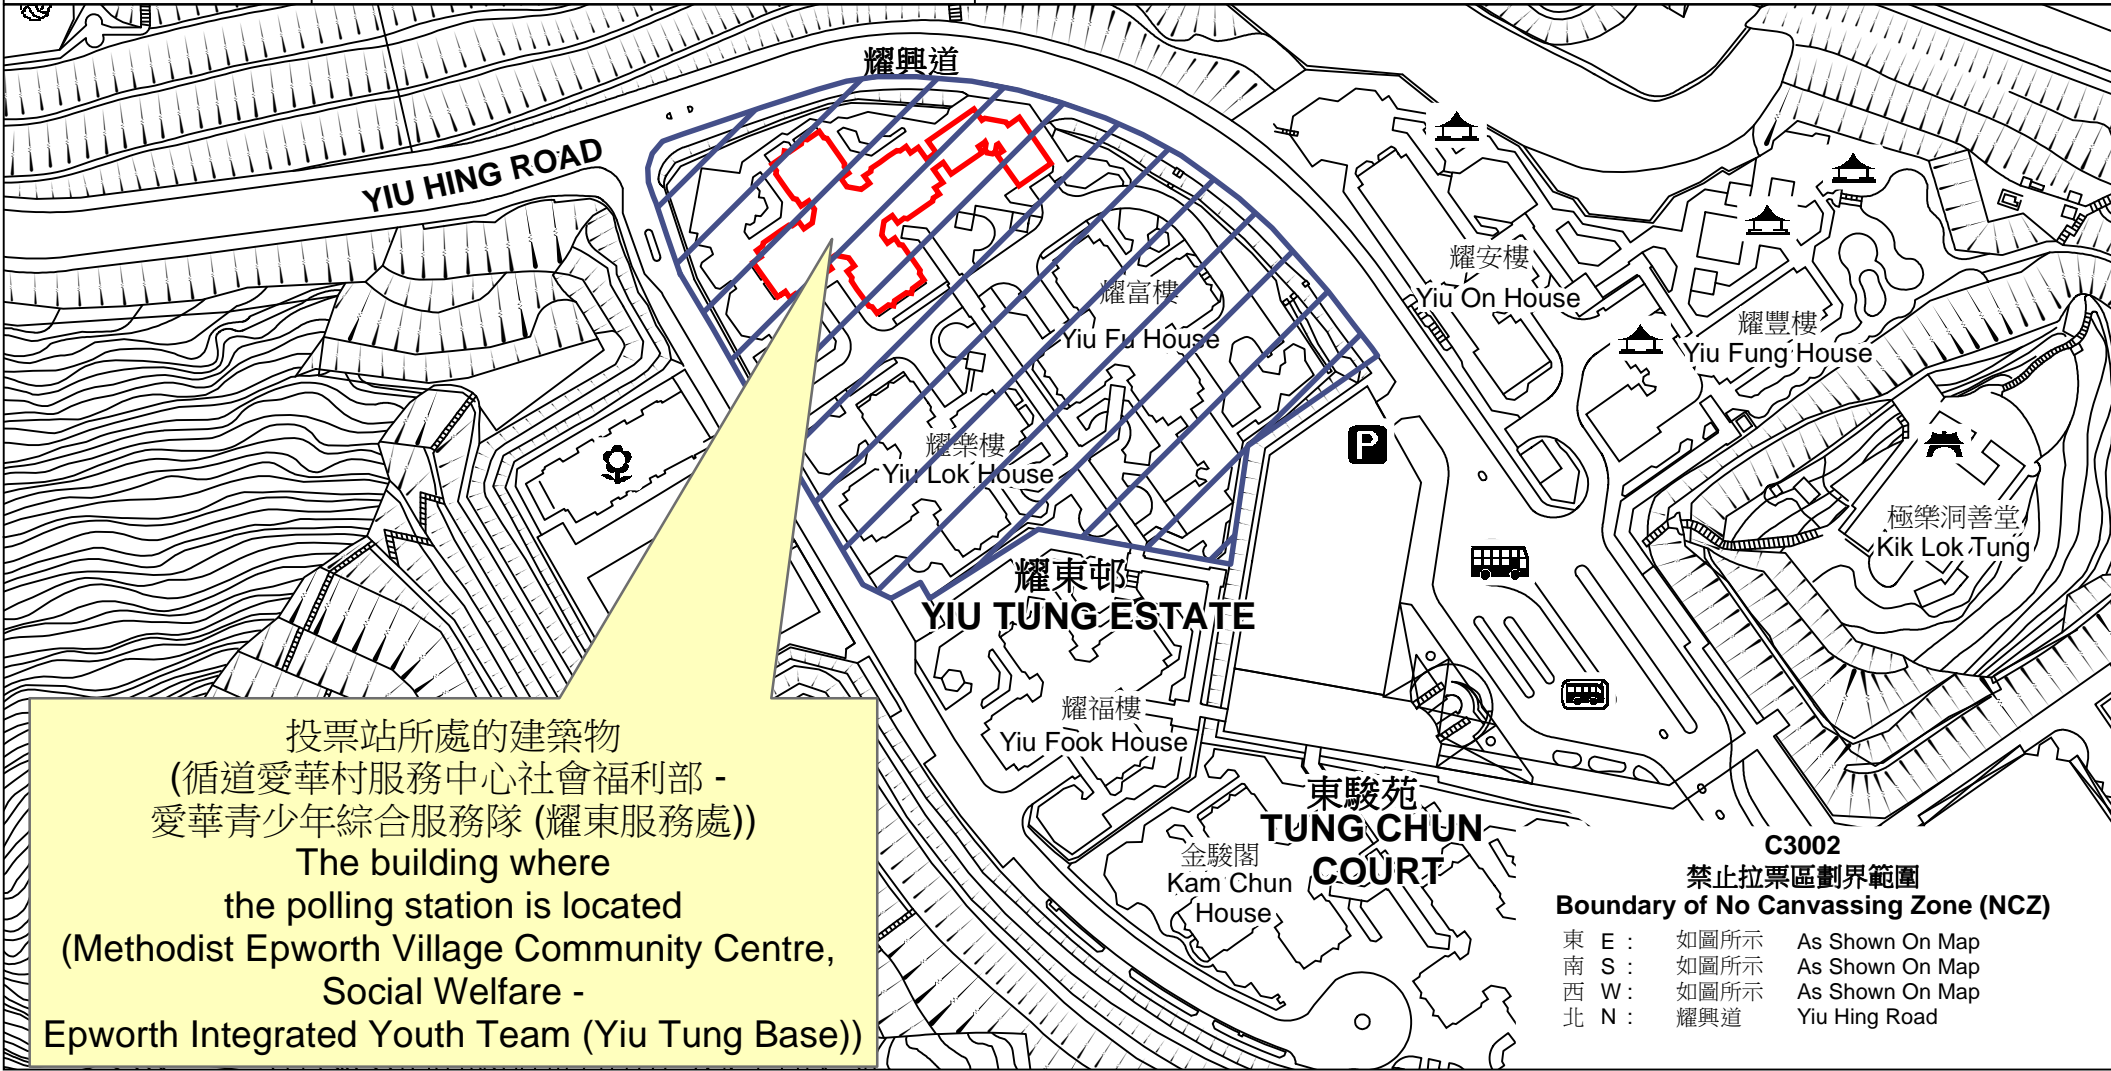

投票站位置圖和禁止拉票區 Polling Station - Location Plan & No Canvassing Zone

投票站編號 Polling Station Code	2021年立法會換屆選舉地方選區編號及名稱 Code & Name of Geographical Constituency for 2021 Legislative Council General Election	名稱及地址 Name & Address
C3002	LC1 香港島東 HONG KONG ISLAND EAST	循道愛華村服務中心社會福利部 - 愛華青少年綜合服務隊 (耀東服務處) 香港筲箕灣耀東邨耀華樓B及C翼地下 Methodist Epworth Village Community Centre, Social Welfare - Epworth Integrated Youth Team (Yiu Tung Base) B & C Wing, G/F, Yiu Wah House, Yiu Tung Estate, Shau Kei Wan, Hong Kong

投票站所處的建築物
 (循道愛華村服務中心社會福利部 -
 愛華青少年綜合服務隊 (耀東服務處))
 The building where
 the polling station is located
 (Methodist Epworth Village Community Centre,
 Social Welfare -
 Epworth Integrated Youth Team (Yiu Tung Base))

C3002
 禁止拉票區劃界範圍
Boundary of No Canvassing Zone (NCZ)
 東 E : 如圖所示 As Shown On Map
 南 S : 如圖所示 As Shown On Map
 西 W : 如圖所示 As Shown On Map
 北 N : 耀興道 Yiu Hing Road

 禁止拉票區
 No Canvassing Zone