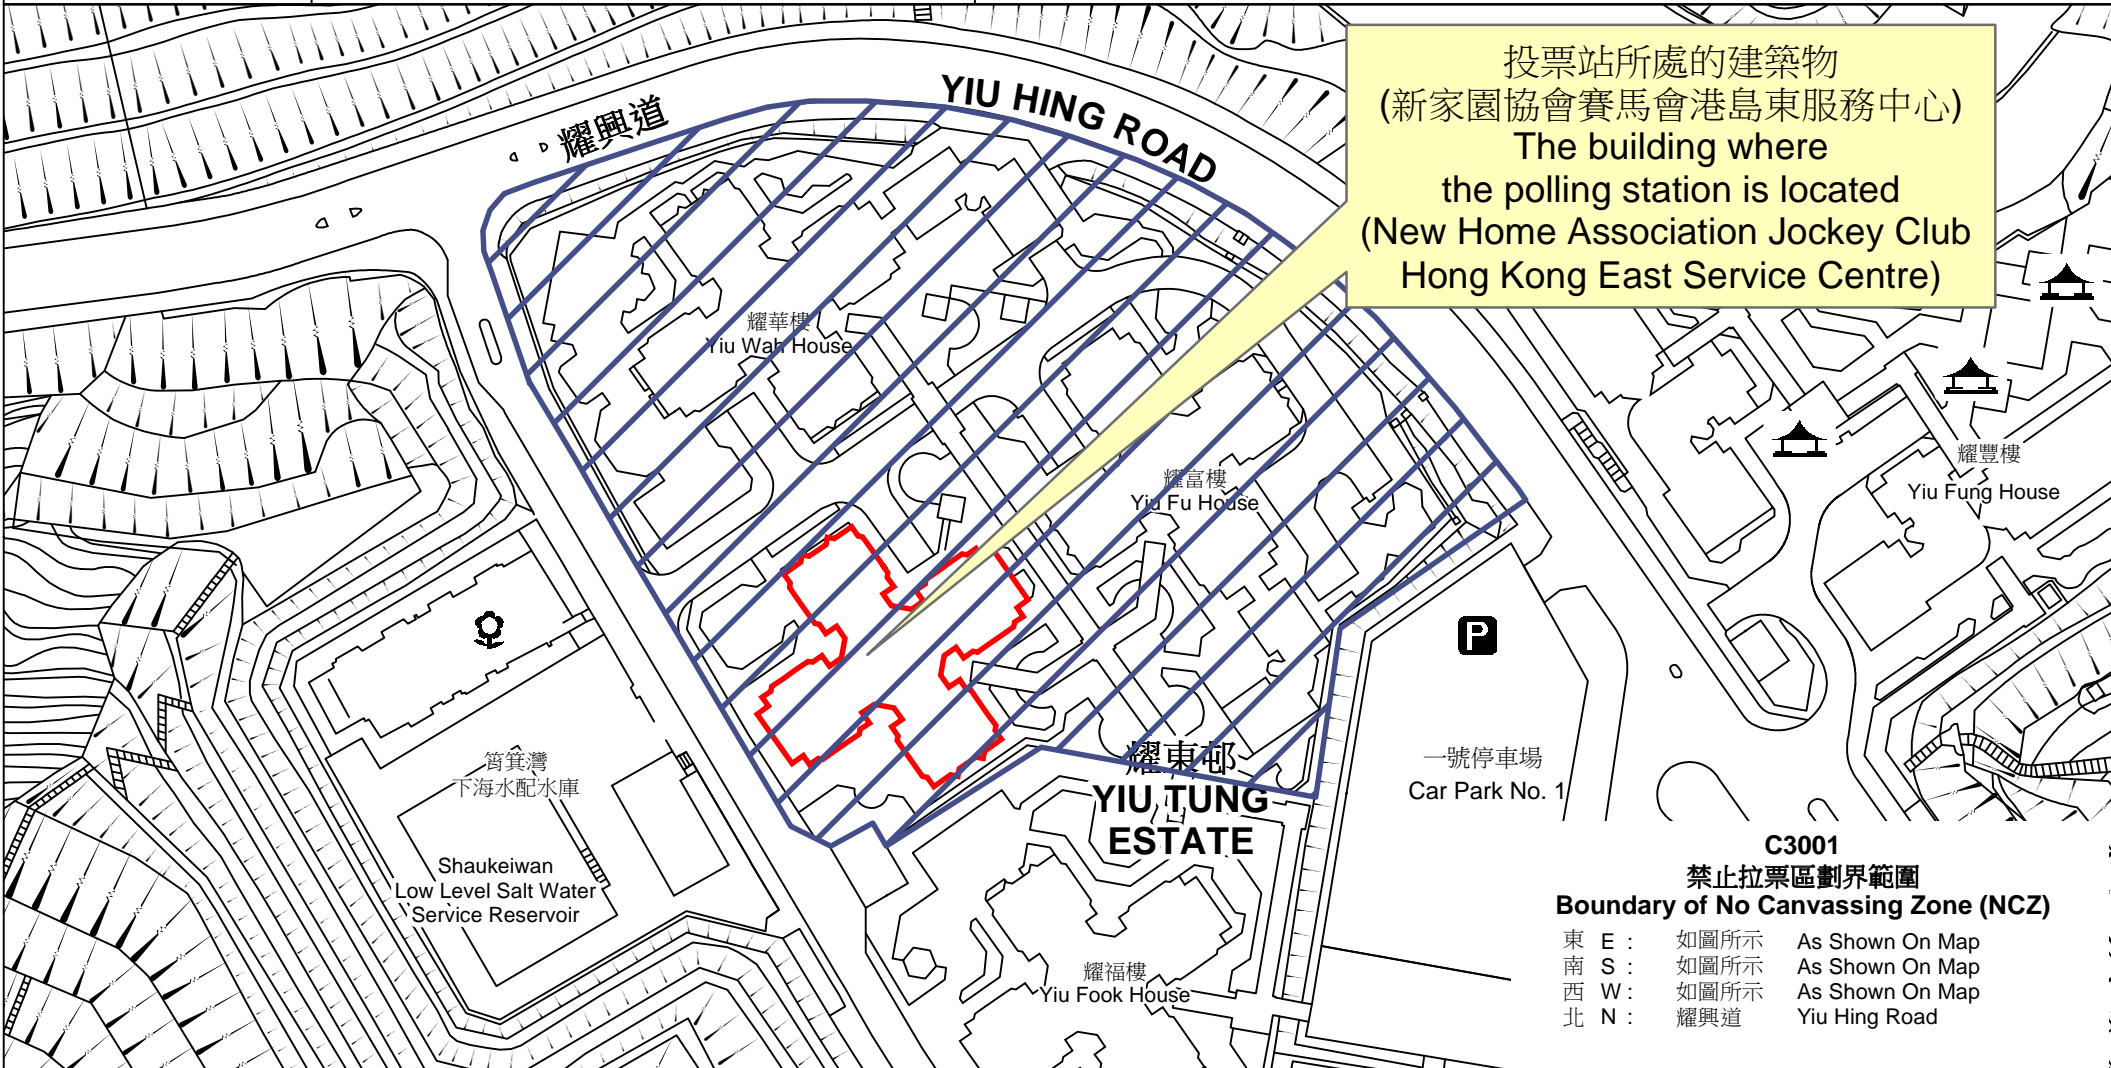

投票站位置圖和禁止拉票區 Polling Station - Location Plan & No Canvassing Zone

<p>投票站編號 Polling Station Code</p> <p>C3001</p>	<p>2021年立法會換屆選舉地方選區編號及名稱 Code & Name of Geographical Constituency for 2021 Legislative Council General Election</p> <p>LC1 香港島東 HONG KONG ISLAND EAST</p>	<p>名稱及地址 Name & Address</p> <p>新家園協會賽馬會港島東服務中心 香港筲箕灣耀東邨耀樂樓B翼地下4號 New Home Association Jockey Club Hong Kong East Service Centre Unit 4, G/F, Wing B, Yiu Lok House, Yiu Tung Estate, Shau Kei Wan, Hong Kong</p>
---	---	---

投票站所處的建築物
(新家園協會賽馬會港島東服務中心)
The building where
the polling station is located
(New Home Association Jockey Club
Hong Kong East Service Centre)

C3001
禁止拉票區劃界範圍
Boundary of No Canvassing Zone (NCZ)

東 E :	如圖所示	As Shown On Map
南 S :	如圖所示	As Shown On Map
西 W :	如圖所示	As Shown On Map
北 N :	耀興道	Yiu Hing Road

 禁止拉票區
No Canvassing Zone