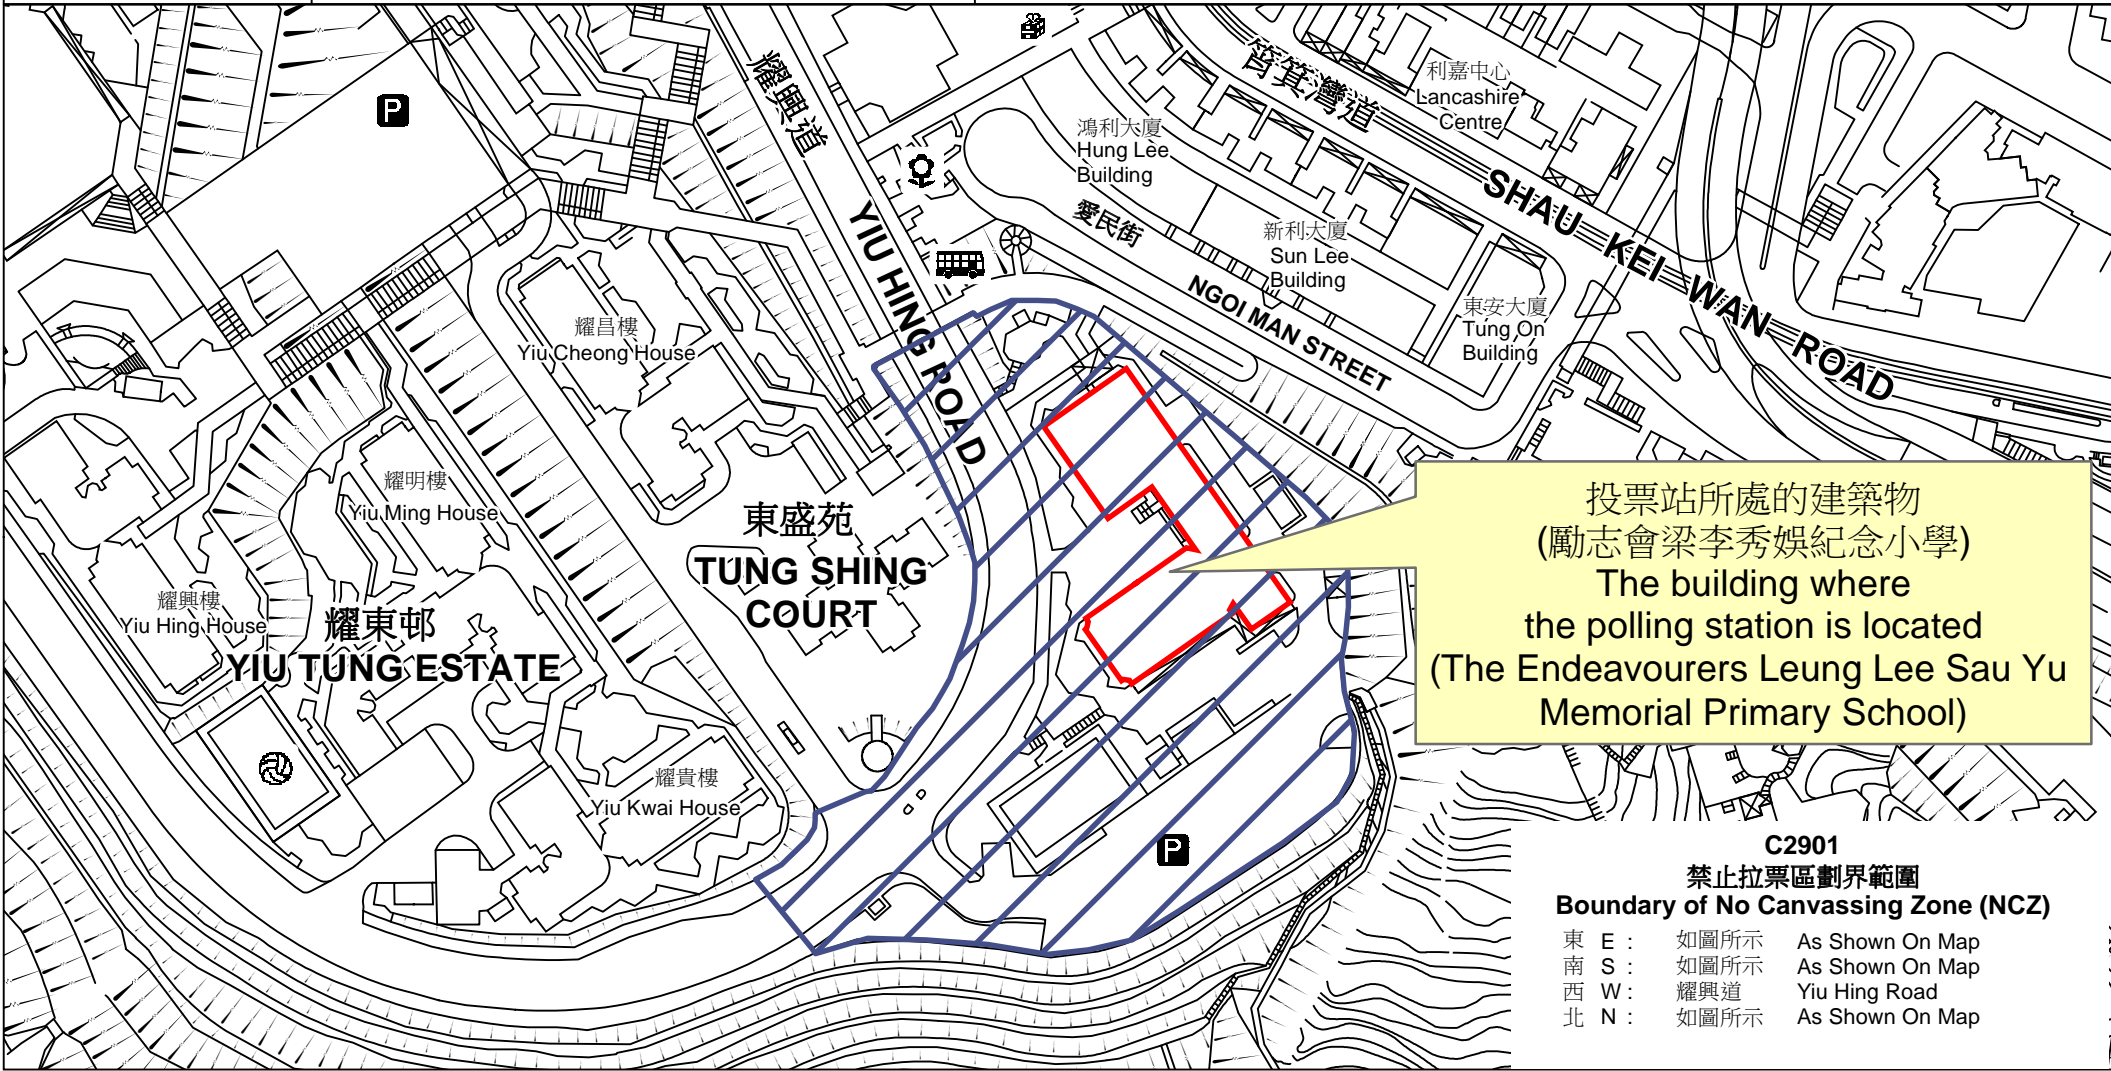

投票站位置圖和禁止拉票區 Polling Station - Location Plan & No Canvassing Zone

投票站編號 Polling Station Code	2021年立法會換屆選舉地方選區編號及名稱 Code & Name of Geographical Constituency for 2021 Legislative Council General Election	名稱及地址 Name & Address
C2901	LC1 香港島東 HONG KONG ISLAND EAST	勵志會梁李秀娛紀念小學 香港筲箕灣耀興道25號地下 The Endeavourers Leung Lee Sau Yu Memorial Primary School G/F, 25 Yiu Hing Road, Shau Kei Wan, Hong Kong

投票站所處的建築物
(勵志會梁李秀娛紀念小學)
The building where
the polling station is located
(The Endeavourers Leung Lee Sau Yu
Memorial Primary School)

C2901
禁止拉票區劃界範圍
Boundary of No Canvassing Zone (NCZ)

東 E :	如圖所示	As Shown On Map
南 S :	如圖所示	As Shown On Map
西 W :	耀興道	Yiu Hing Road
北 N :	如圖所示	As Shown On Map

 禁止拉票區
No Canvassing Zone